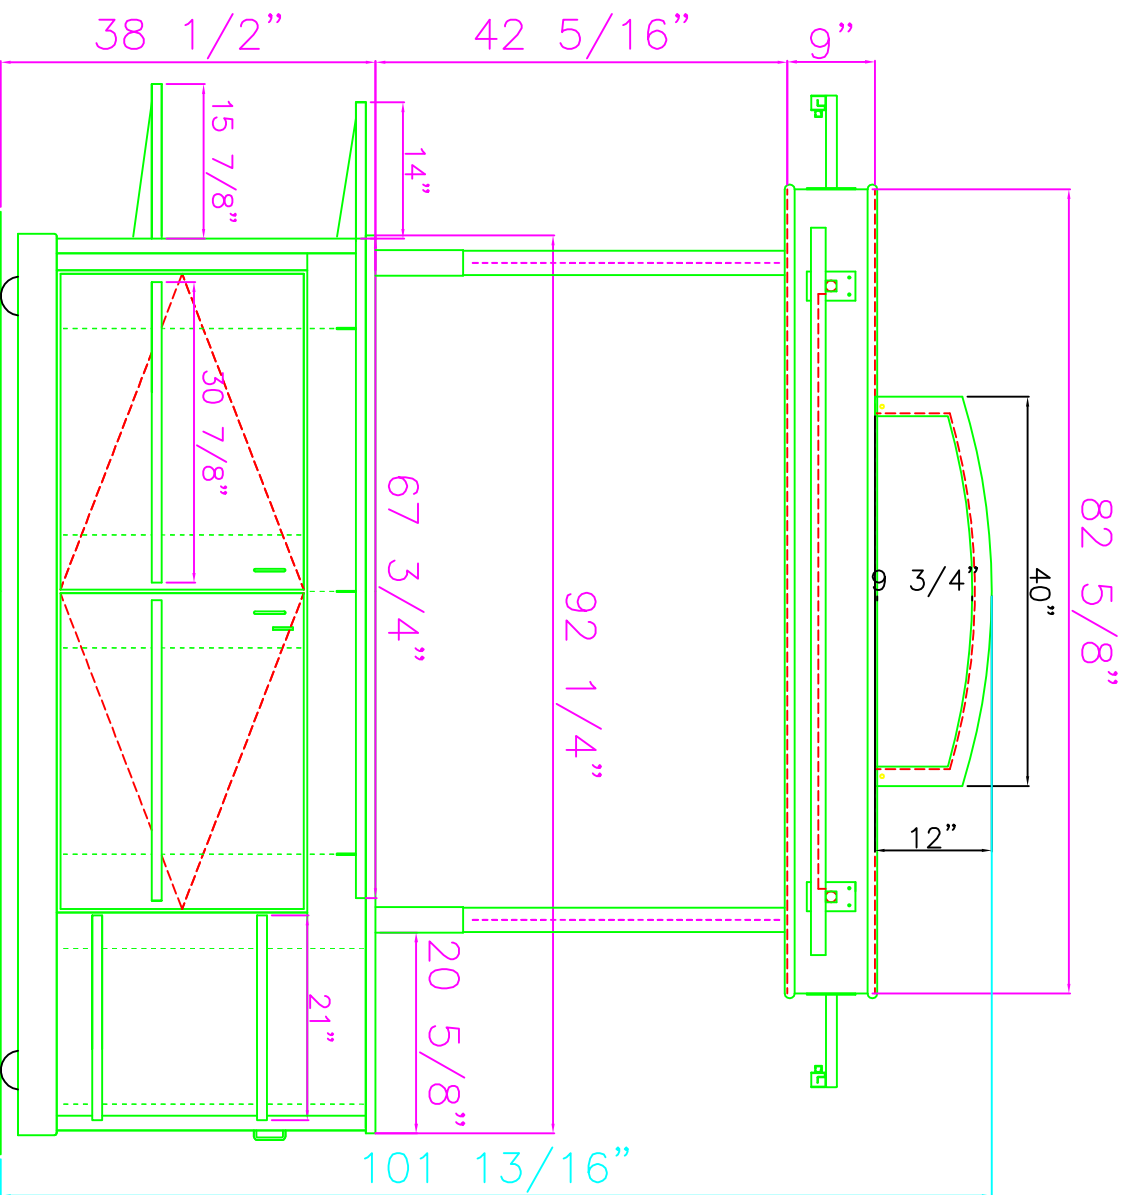

END ELEVATION

SIDE ELEVATION

CREATIONS @ DALLAS		CLIENT: #1715 Chesterfield	
12750 Perimeter Drive, Suite #120		FIXTURE: 2001 PUSH CART	
Dallas, Texas 75228 (972) 686-7836		DATE: 3/31/97	
REVISIONS		PAGE: 1 OF 1	
1.	BY	VIEW: ELEVATIONS	APPROVED: -
2.		SCALE: -	DWG: 1715Ches.dwg
3.		DRAWN: -	
4.		PRINTED BY: rwillis Dec 23 1999 11:42 am	
		FILE: F:\AUTOCAD12\DRAWING\DWG\PUSHCART\2001\99 JOBS\	