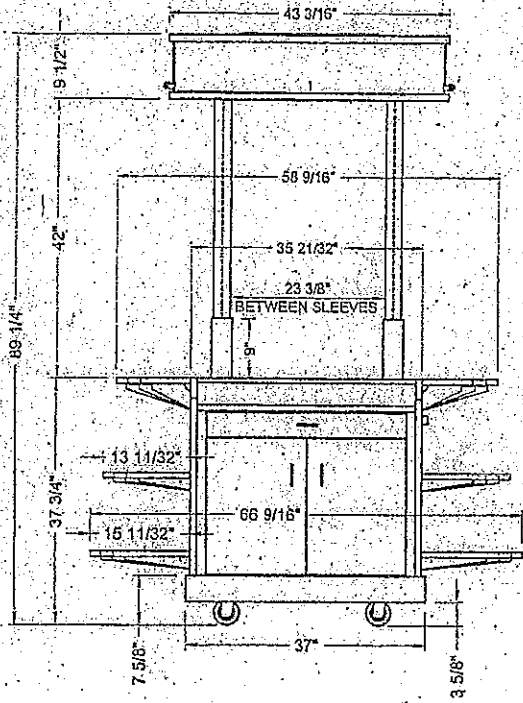

PUSHCART NO. 2700 ELEVATIONS

Cart Laminate – Sovereign Cherry

Nevamar W 8325T

Order

CASHWRAP END VIEW

PULL OUT BIN SIDE VIEW

TOP VIEW

CREATIONS
AT DALLAS

Project: 20171 STD Counter and Shelves - 2700 Style A

4/02 - Changed 1/2 light cut-out;
 4/04 - Changed bracket tag #'s

Drawn by: KTH | Checked by: [] | Scale: 3/4" = 1" | Date: 6/1/2004

Job No.: [] | Revision: B | Page: 2 of 26