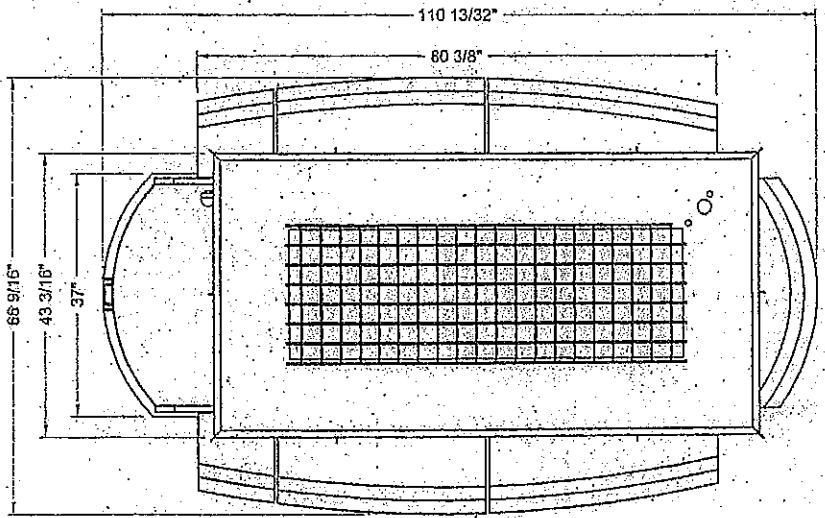

PUSHCART NO. 2700 ELEVATIONS

Cart Laminate – Sovereign Cherry

Nevamar W 8325T

Order

CASHWRAP END VIEW

PULL OUT BIN SIDE VIEW

TOP VIEW

CREATIONS
AT DALLAS

Project: 20171 STD Counter and Shelves - 2700 Style A

4/02 - Changed 1/2 light cut-out;
 4/04 - Changed bracket tag #'s

Drawn by: KTH | Checked by: [] | Scale: 3/4" = 1" | Date: 6/1/2004

Job No.: [] | Revision: B | Page: 2 of 26