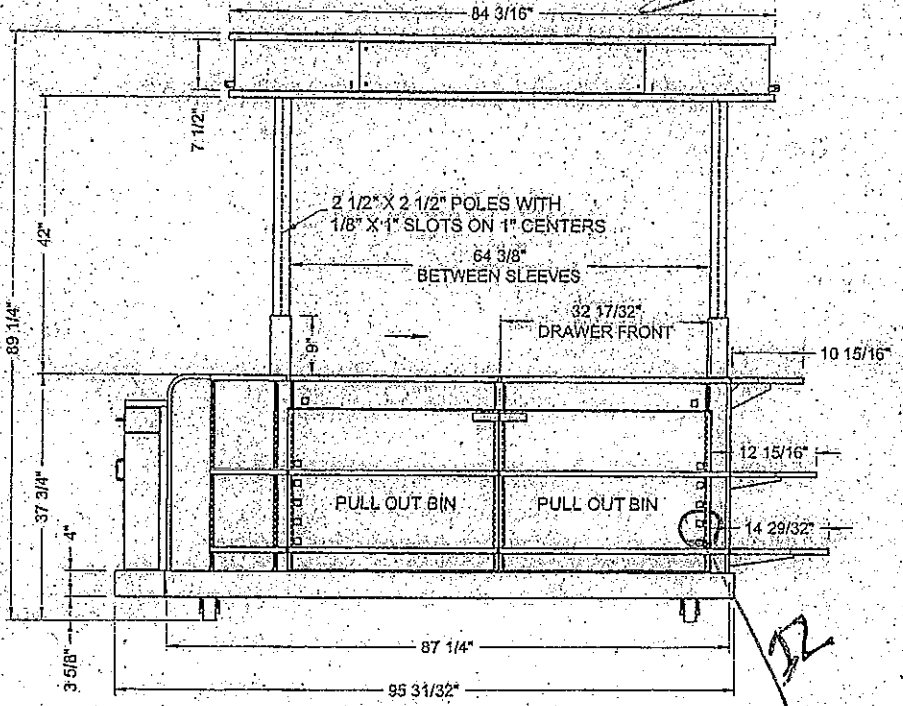

PUSHCART NO. 2700 ELEVATIONS

Cart Laminate – Sovereign Cherry

Nevamar W 8325T

Order

CASHWRAP END VIEW

PULL OUT BIN SIDE VIEW

TOP VIEW

CREATIONS
AT DALLAS

Project: 20171 STD Counter and Shelves - 2700 Style A

4/02 - Changed 1/2 light cut-out;
 4/04 - Changed bracket tag #'s

Drawn by: KTH | Checked by: [] | Scale: 3/4" = 1" | Date: 6/1/2004

Job No.: [] | Revision: B | Page: 2 of 26