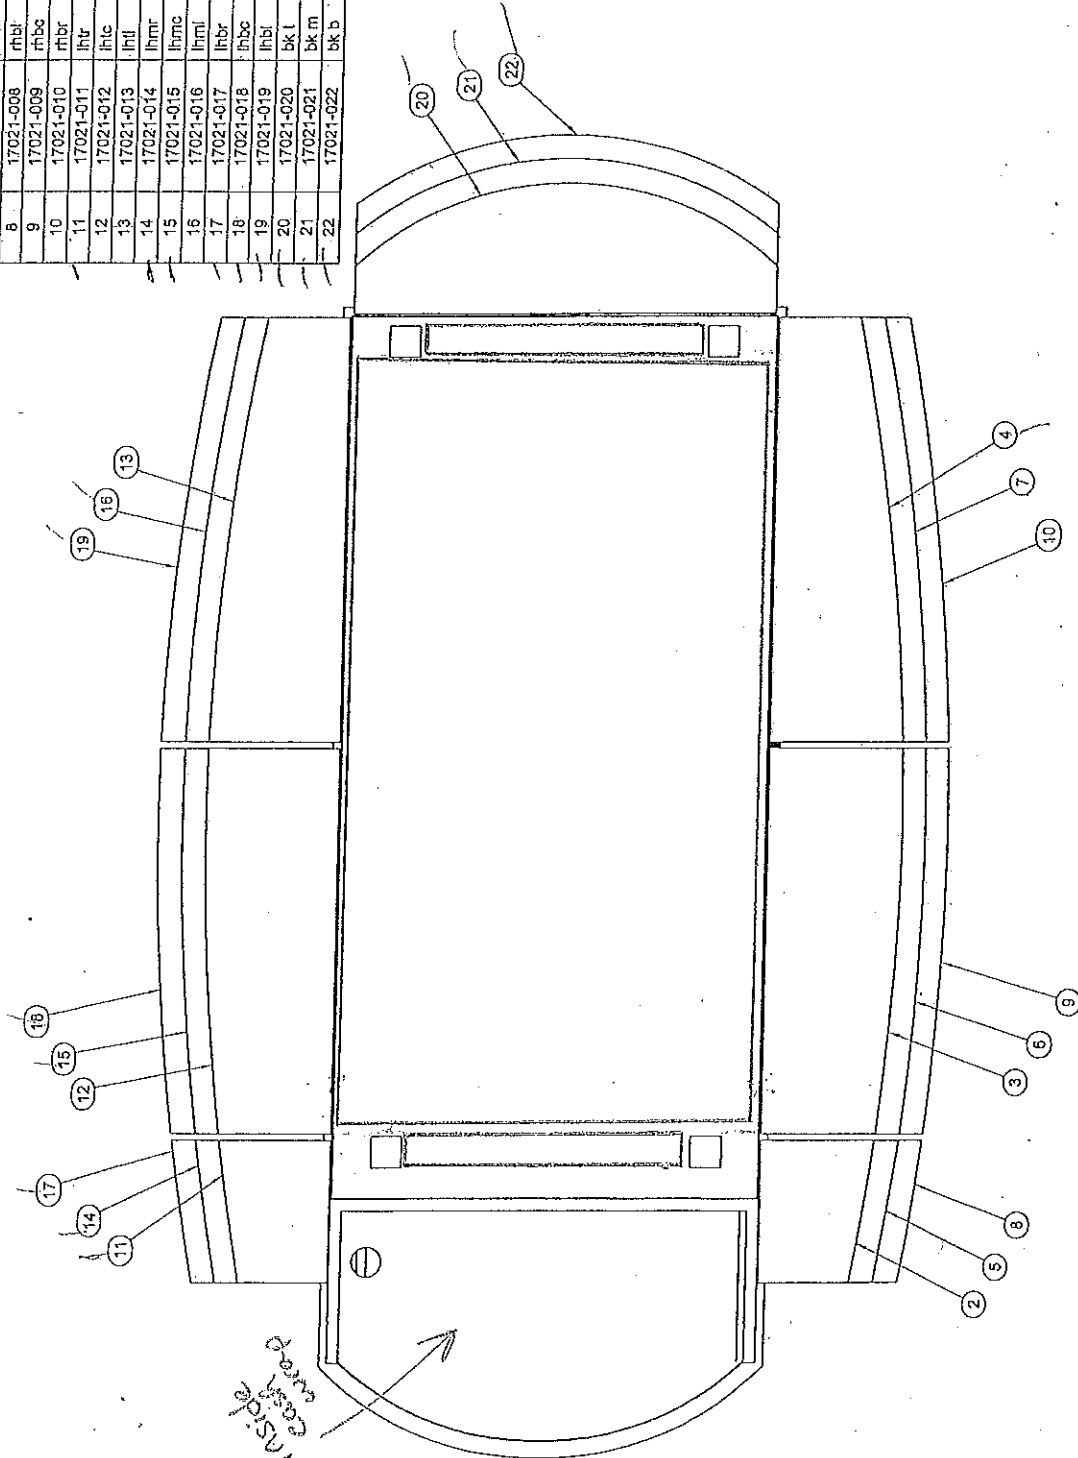

ITEM	PART NO.	DESCRIPTIONS
2	17021-002	rnl
3	17021-003	rhc
4	17021-004	rhr
5	17021-005	rml
6	17021-006	rhc
7	17021-007	rhr
8	17021-008	rhl
9	17021-009	rhc
10	17021-010	rhr
11	17021-011	rhr
12	17021-012	rhc
13	17021-013	rhl
14	17021-014	rhr
15	17021-015	rhc
16	17021-016	rml
17	17021-017	rhr
18	17021-018	rhc
19	17021-019	rhl
20	17021-020	bk l
21	17021-021	bk m
22	17021-022	bk b

CREATIONS AT DALLAS
12750 Parimeter Drive, Suite #120
Dallas, Texas 75228 (972) 686-7836

Copyright 1999-2004 Creations At Dallas. All Rights Reserved. Reproduction, Adaptation, Translation, or Alteration of this document or material contained within this document without written permission is prohibited, except as allowed under the appropriate tag #'s.

Project: 20171 STD Counter and Shelves - 2700 Style A

4/02 - Changed 1/2 light cut-out;
4/04 - Changed bracket tag #'s

Drawn by: KTH | Checked by: [ ] | Scale: 3/4" = 1" | Date: 6/1/2004

Job No.: [ ] | Revision: B | Page: 2 of 26

Drawing: SHELF-2