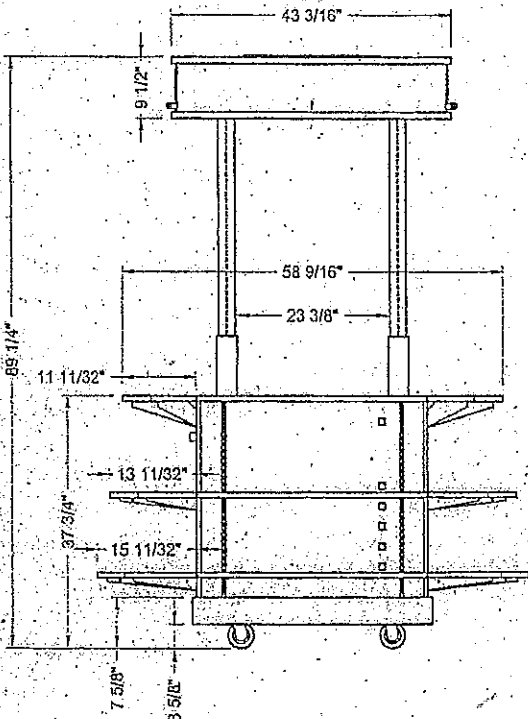

PUSHCART NO. 2700 ELEVATIONS

Cart Laminate – Sovereign Cherry

Nevamar W 8325T

Order

CASHWRAP END VIEW

PULL OUT BIN SIDE VIEW

TOP VIEW

CREATIONS
AT DALLAS

11937 Denton Drive, Dallas, Texas 75234
Fax 972.243.3447 Phone 972.241.4171

Handwritten notes and scribbles at the bottom right of the page.

ITEM	PART NO.	DESCRIPTIONS
2	17021-002	rnl
3	17021-003	rhc
4	17021-004	rhr
5	17021-005	rml
6	17021-006	rhc
7	17021-007	rhr
8	17021-008	rhl
9	17021-009	rhc
10	17021-010	rhr
11	17021-011	rhr
12	17021-012	rhc
13	17021-013	rhl
14	17021-014	rhr
15	17021-015	rhc
16	17021-016	rml
17	17021-017	rhr
18	17021-018	rhc
19	17021-019	rhl
20	17021-020	bk l
21	17021-021	bk m
22	17021-022	bk b

Project: 20171 STD Counter and Shelves - 2700 Style A

4/02 - Changed 1/2 light cut-out;
 4/04 - Changed bracket tag #'s

Drawn by: KTH | Checked by: [] | Scale: 3/4" = 1" | Date: 6/1/2004

Job No.: [] | Revision: B | Page: 2 of 26