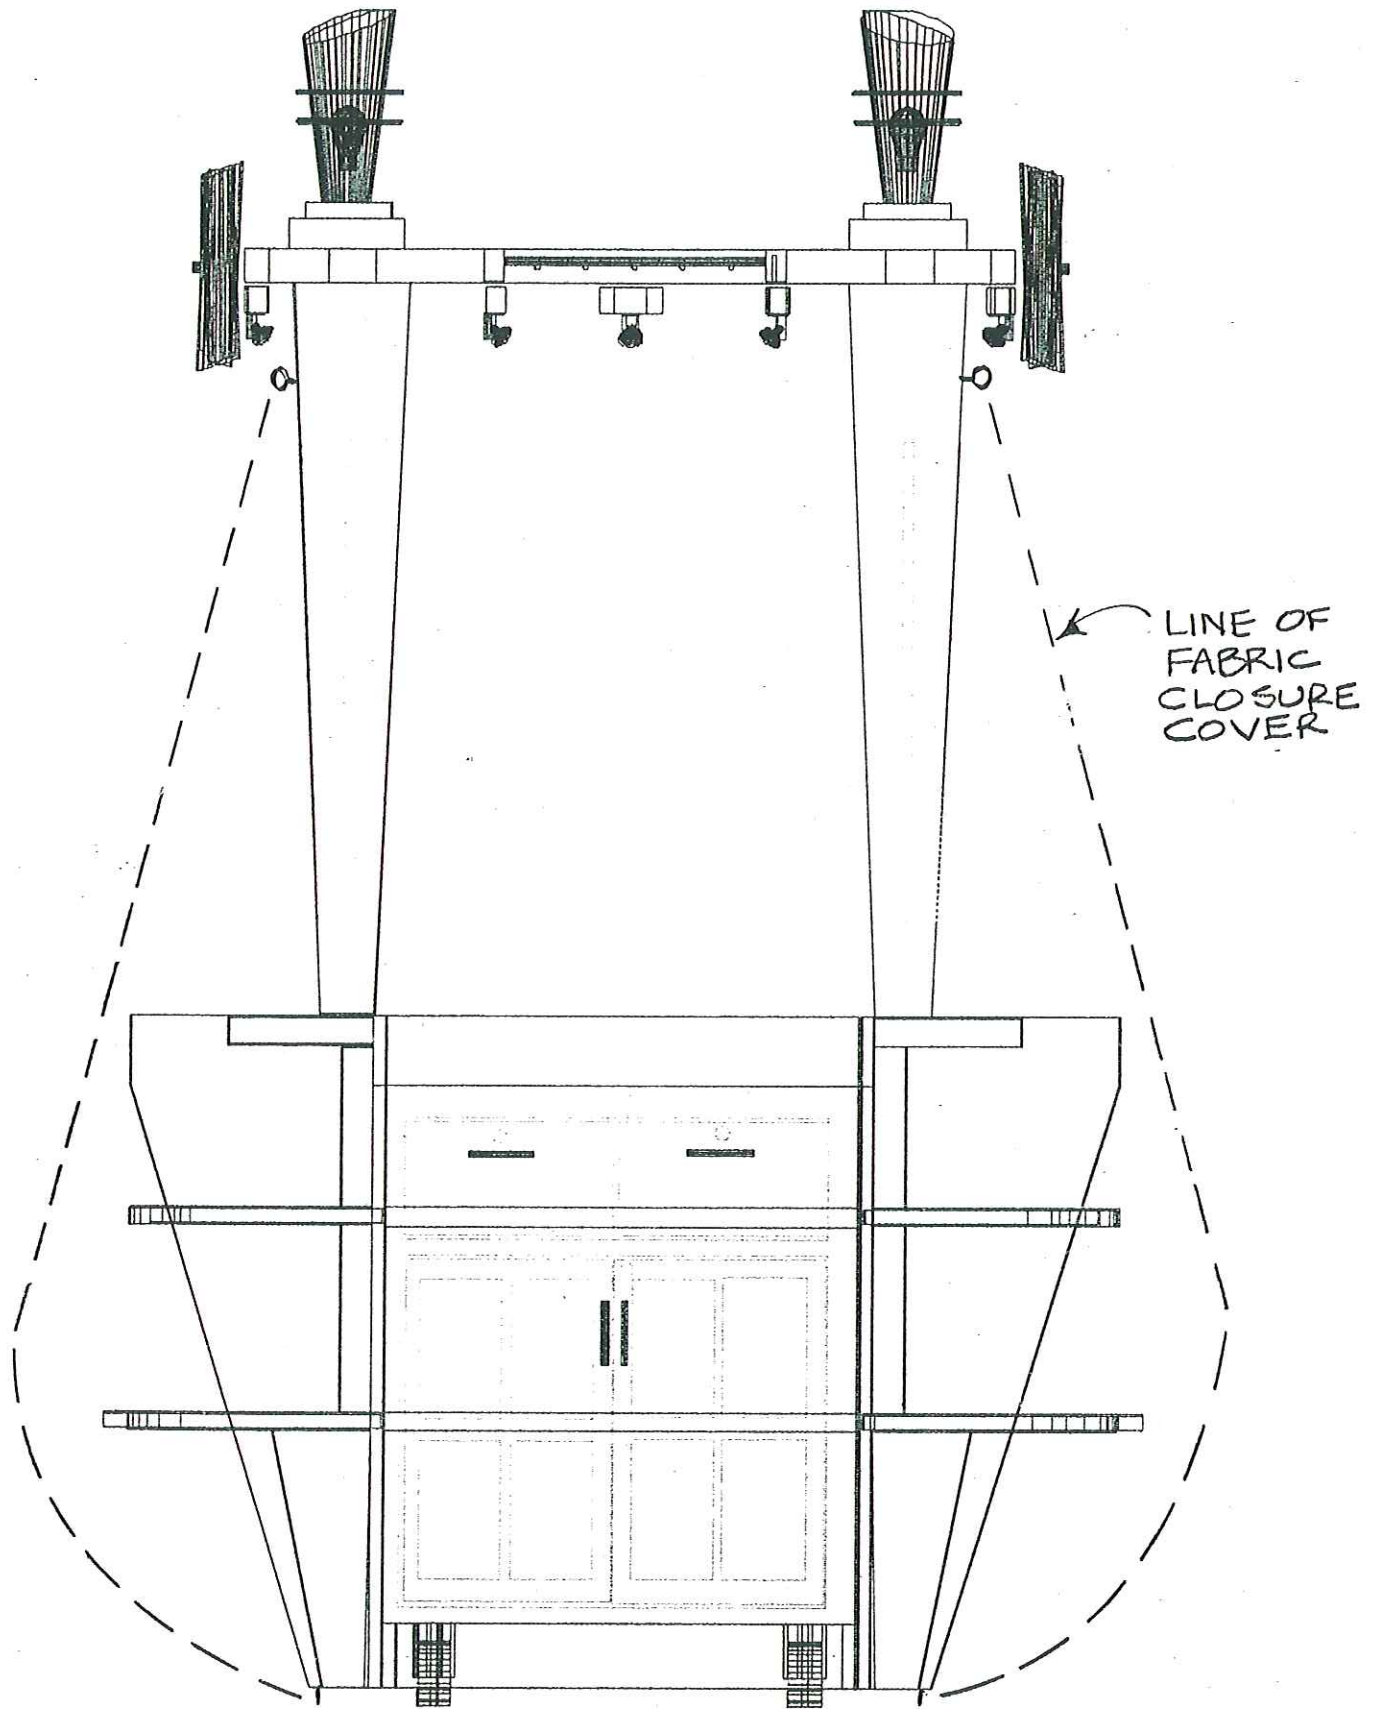

Paradise Valley Mall

LINE OF FABRIC CLOSURE COVER

Scale: 1" = 1.000 Feet

Paradise Valley Mall

EXHIBIT WORLD, INC.  
 TRADE SHOWS • MUSEUMS • DISPLAYS • FITTINGS • PARTS