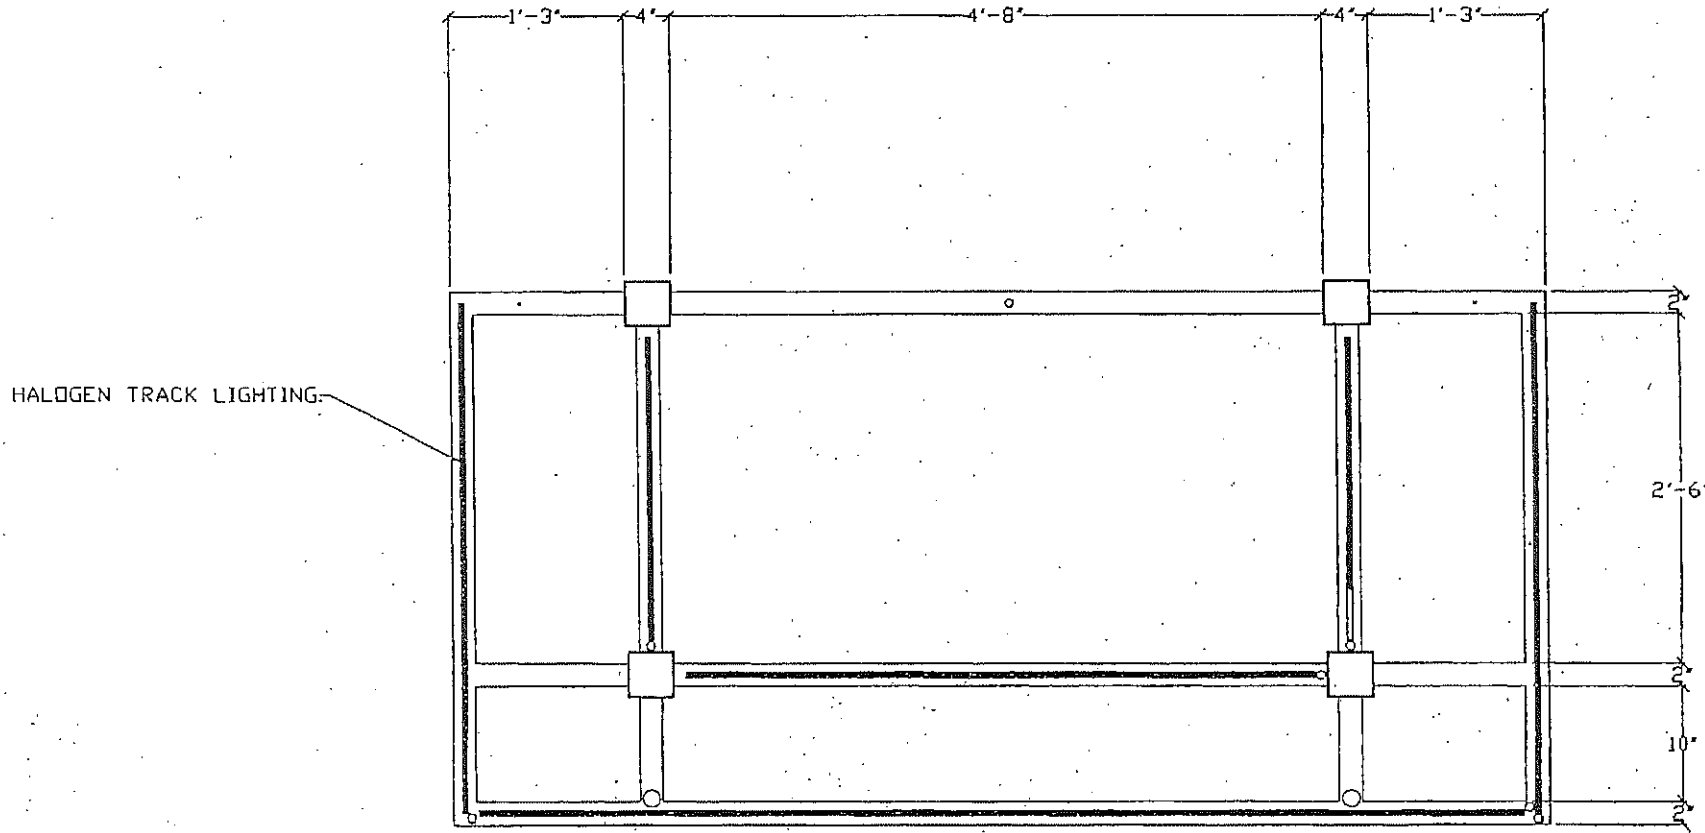

01010/010

THE ELITE GROUP LLC

08/14/2003 10:17 FAX 714 522 3602

RAILING RMU-VIEW OF ROOF

PLEASE VERIFY ALL DIMENSIONS WITH SITE SURVEY

NO.	REVISIONS	DATE

The Elite Group LLC
5651 Dolly Avenue
Buena Park, Ca 90621

Scale: N.T.S.

Drawn By: _____ Date: _____

Checked By: _____ Date: _____

PRICE NUMBER: _____

Title:
MACERICH RMU CART
CHANDLER, P/S
MACERICH COMPANY

CAD Drawing File: R-4 REV: _____