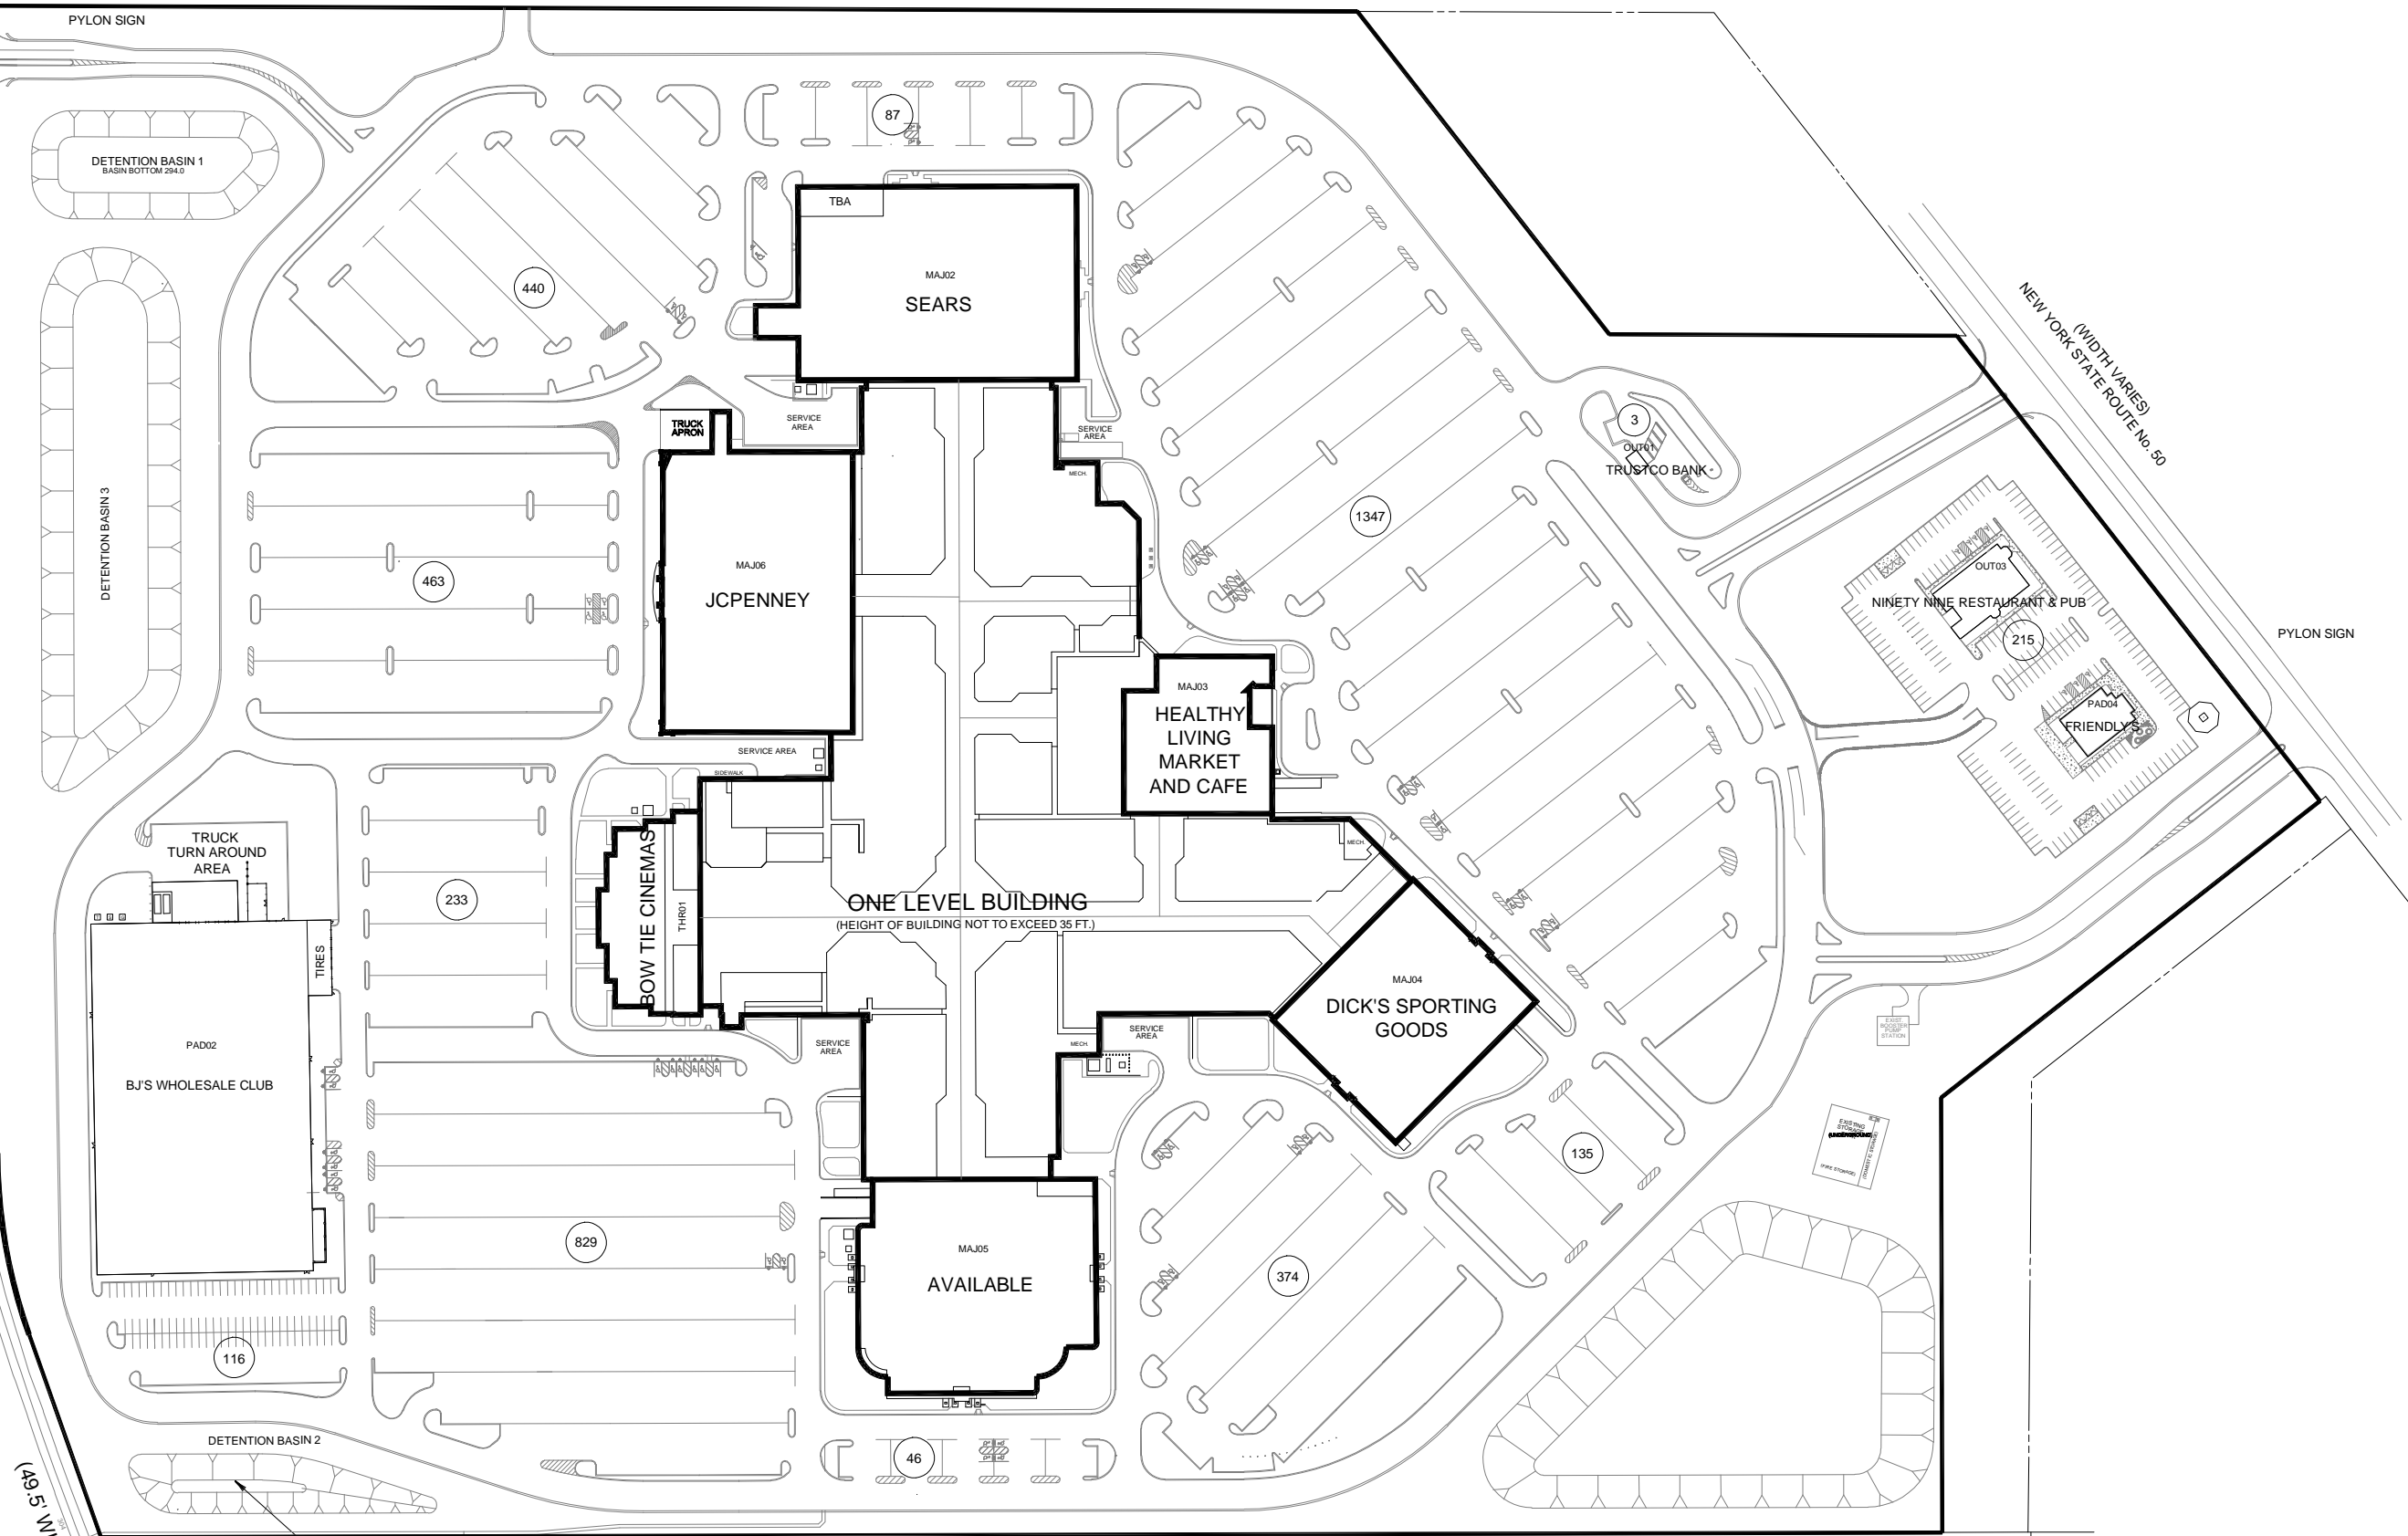

LOUDEN

ROAD

PYLON SIGN

DETENTION BASIN 1
BASIN BOTTOM 294.0

DETENTION BASIN 3

PAD02
BJ'S WHOLESALE CLUB

116

DETENTION BASIN 2

DETENTION BASIN 2

87

TBA
MAJ02
SEARS

440

463

TRUCK APRON
SERVICE AREA
MAJ06
JCPENNEY

233

BOW TIE CINEMAS
THRD1

Note:
This is a schematic plan only
intended to show the general layout
of the shopping center or part
thereof. This plan is not to be scaled.

Last Updated:
SEP 13, 2018

MACERICH[®]
visit our web site at
www.macerich.com

SITE PLAN