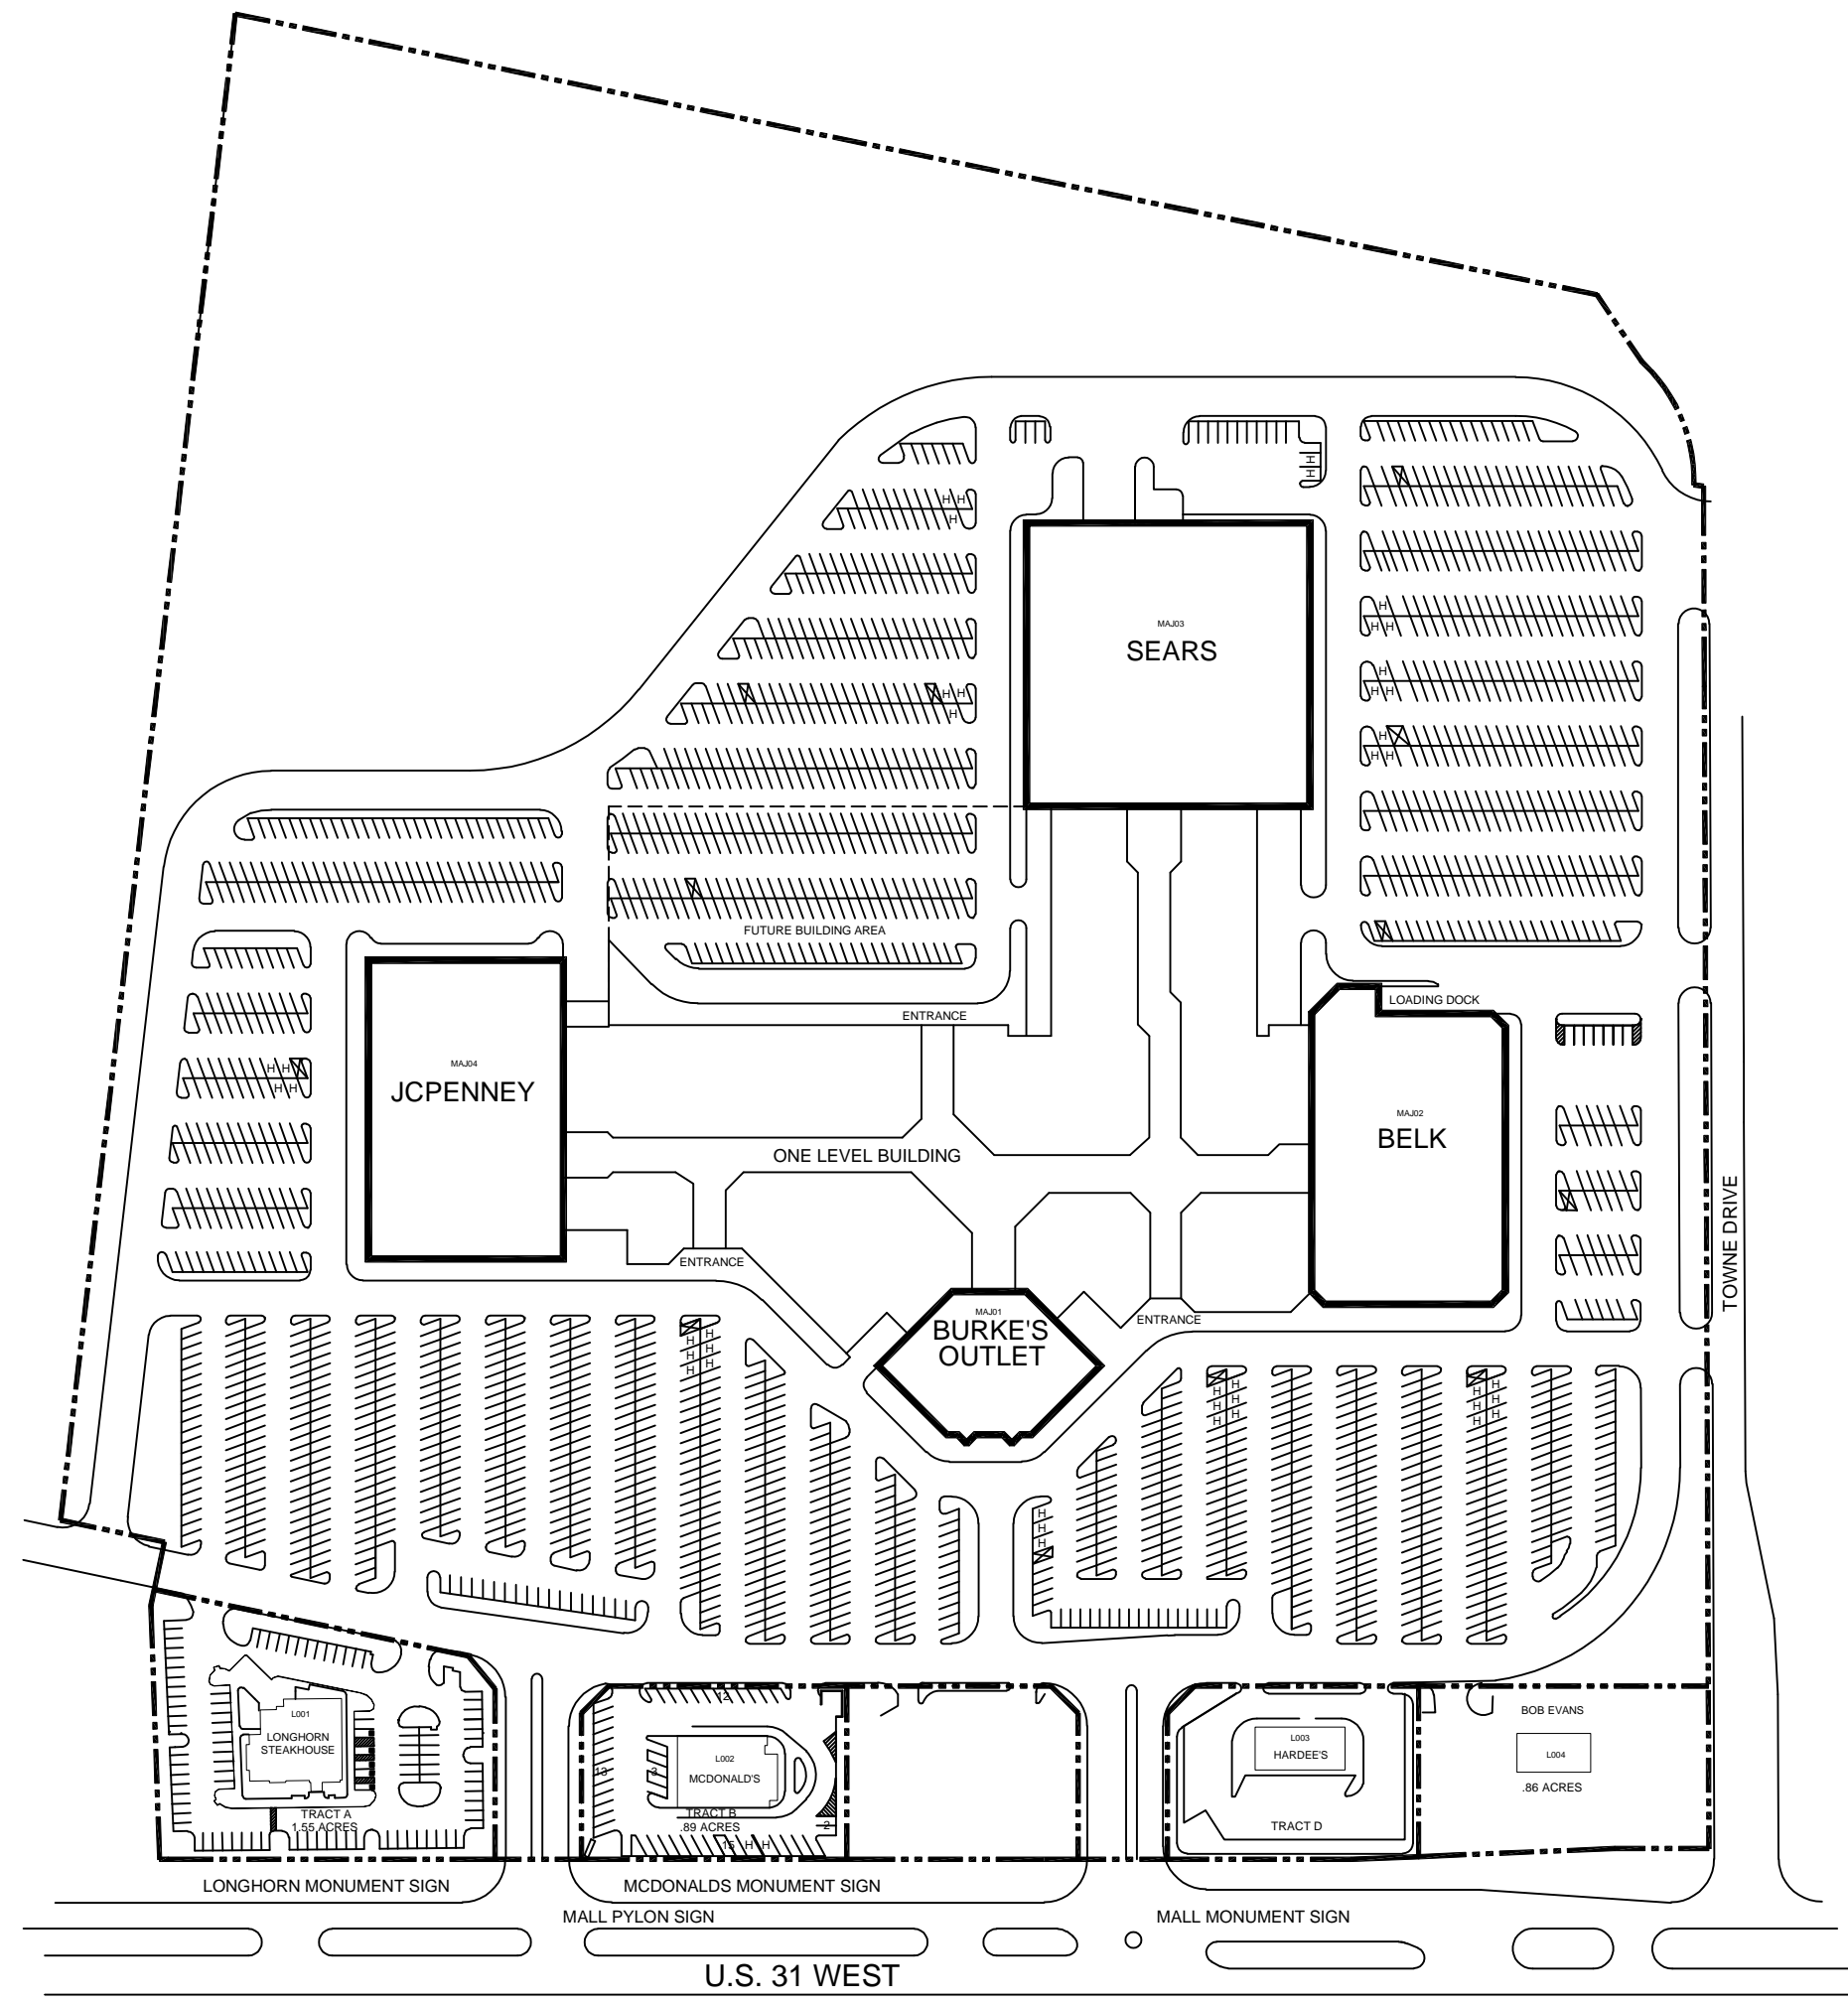

Note:
This is a schematic plan only
intended to show the general layout
of the shopping center or part
thereof. This plan is not to be scaled.

Last Updated:
MAR 11, 2018

visit our web site at
www.macerich.com

SITE PLAN

U.S. 31 WEST

TOWNE DRIVE