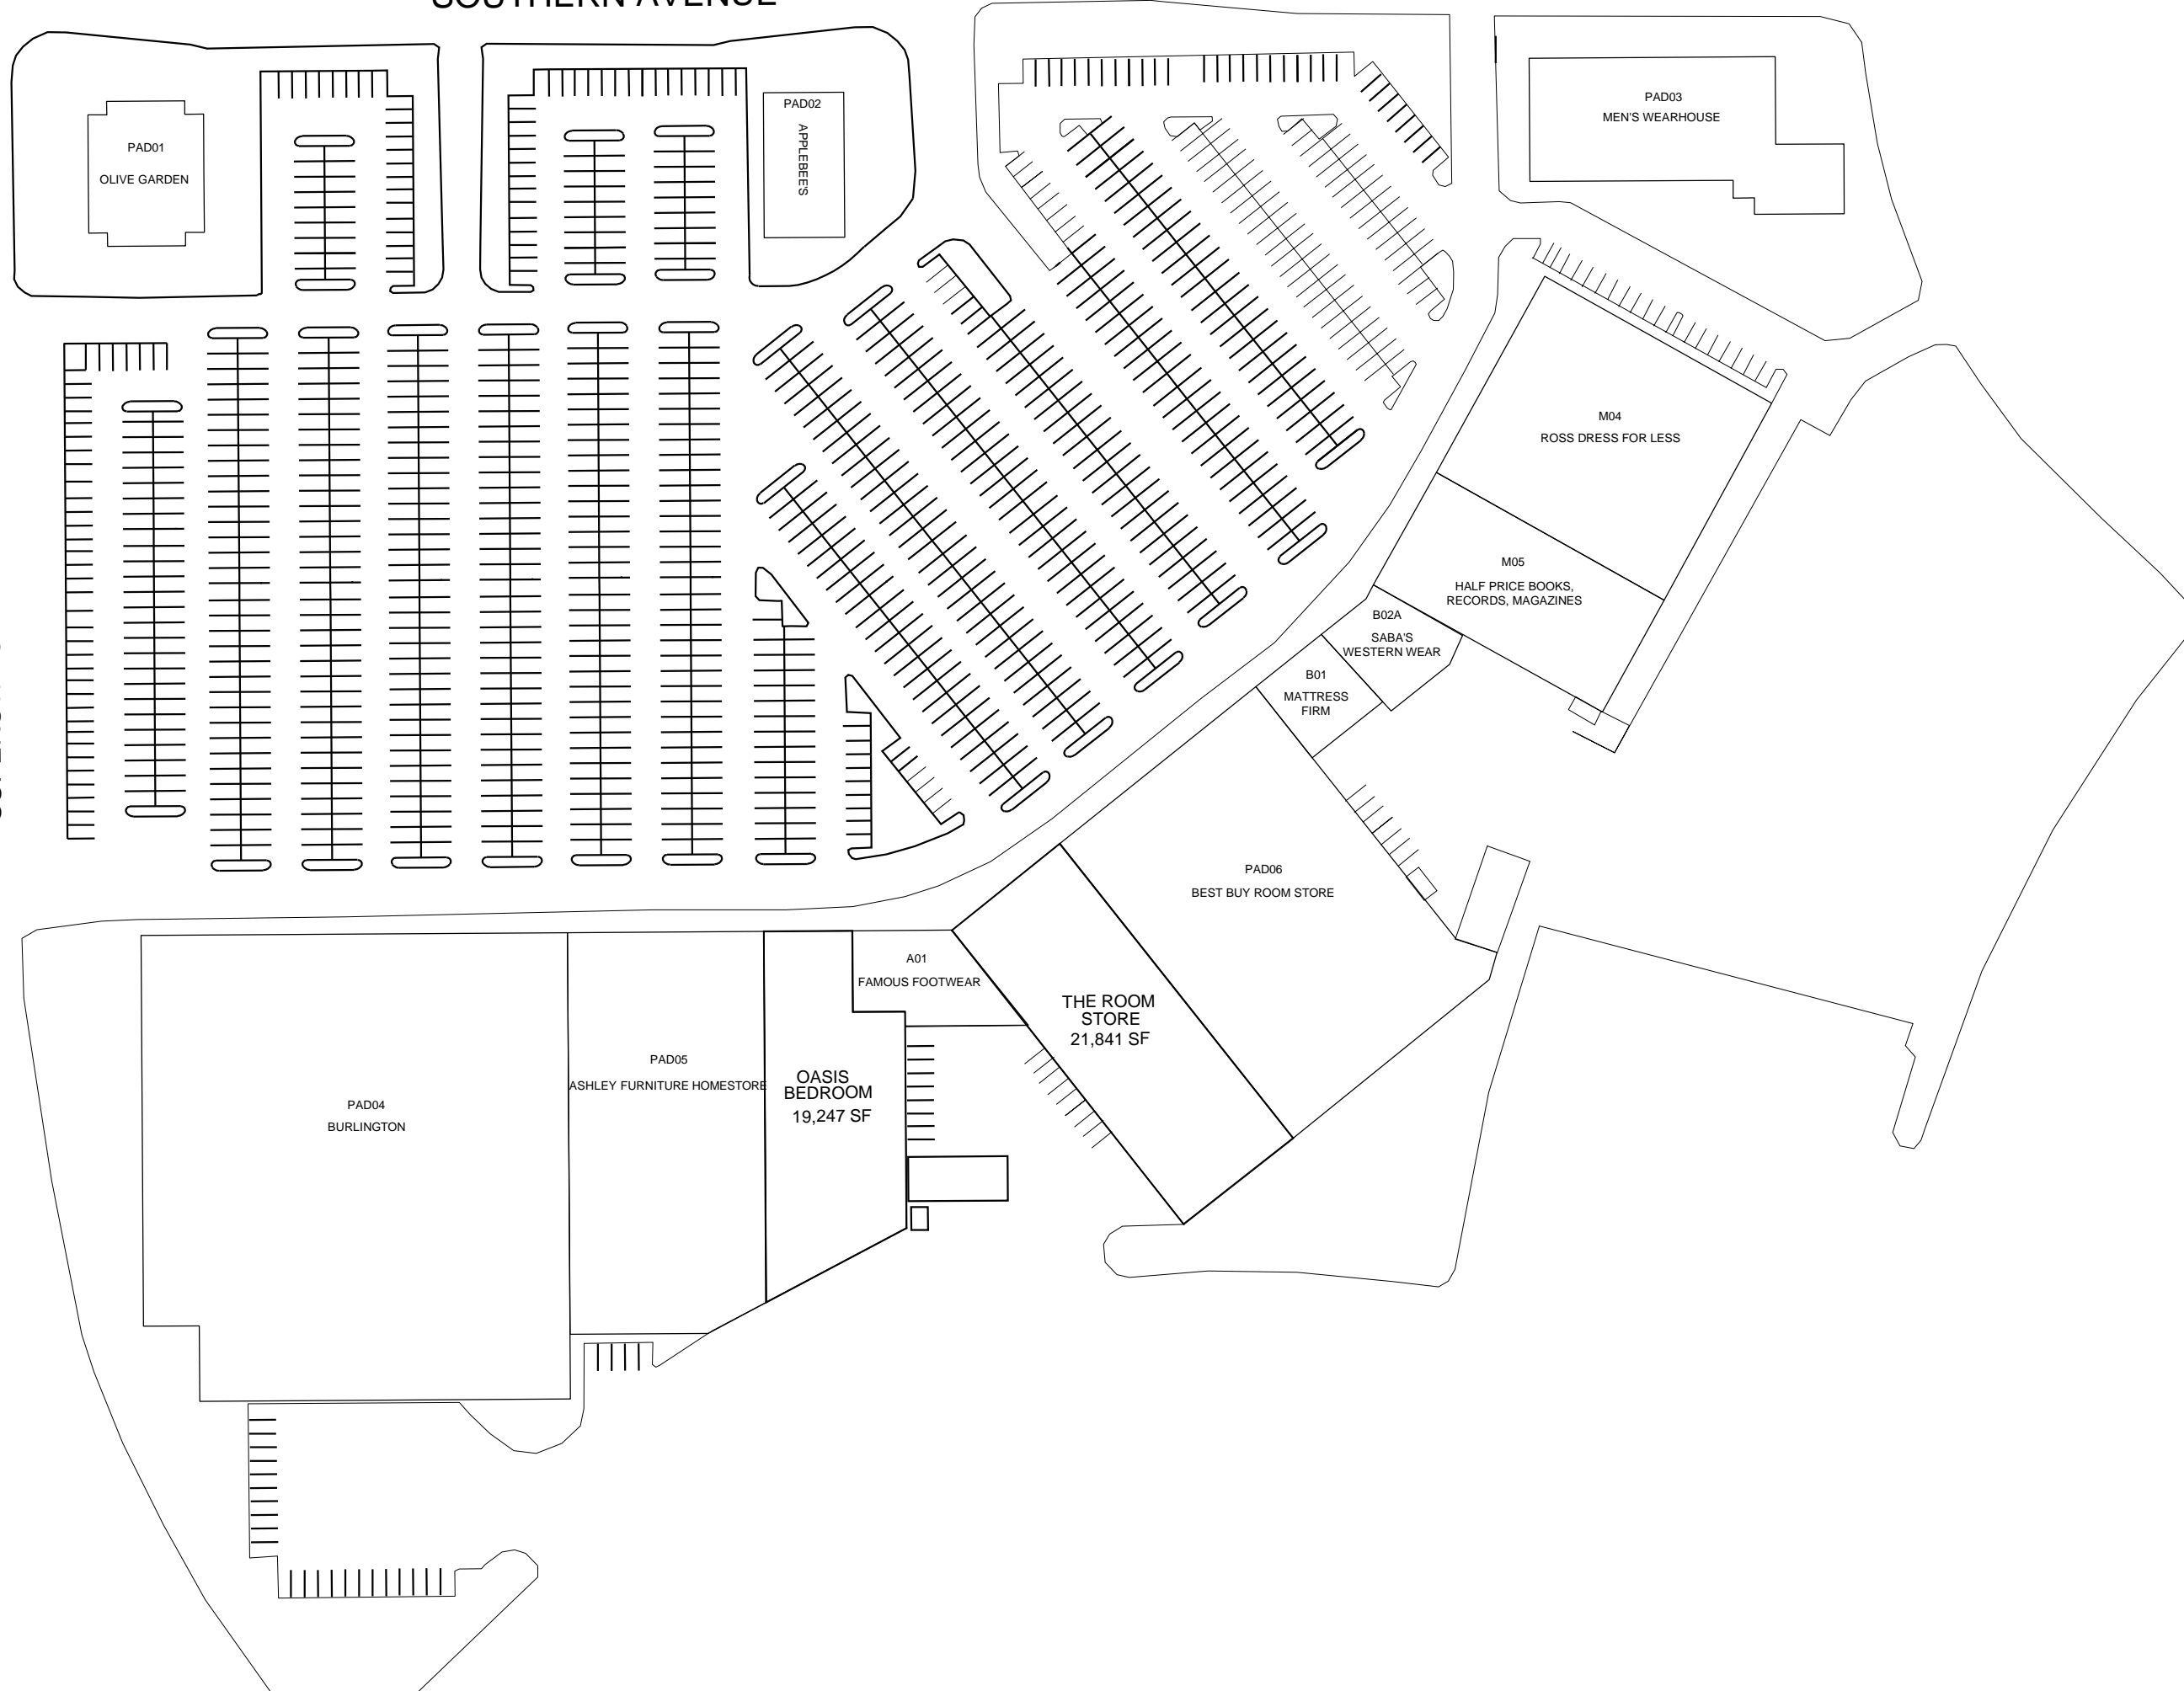

SOUTHERN AVENUE

SUPERSTITION SPRINGS BLVD

**SUPERSTITION SPRINGS POWER CENTER**

Mall Address:  
**SUPERSTITION SPRINGS POWER CENTER**  
6225-6631 E. Southern Ave.  
Mesa, AZ 85206

For Leasing  
Information Contact:  
Tom Unis III  
MACERICH  
8214 Westchester Dr.  
Suite 500  
Dallas, Tx 75225  
Phone: (214) 373-5232

Note:  
This is a schematic plan only  
intended to show the general layout  
of the shopping center or part  
thereof. This plan is not to be scaled.

Last Updated:  
JAN 09, 2018

visit our web site at  
[www.macerich.com](http://www.macerich.com)

**LEASE PLAN**

NORTH