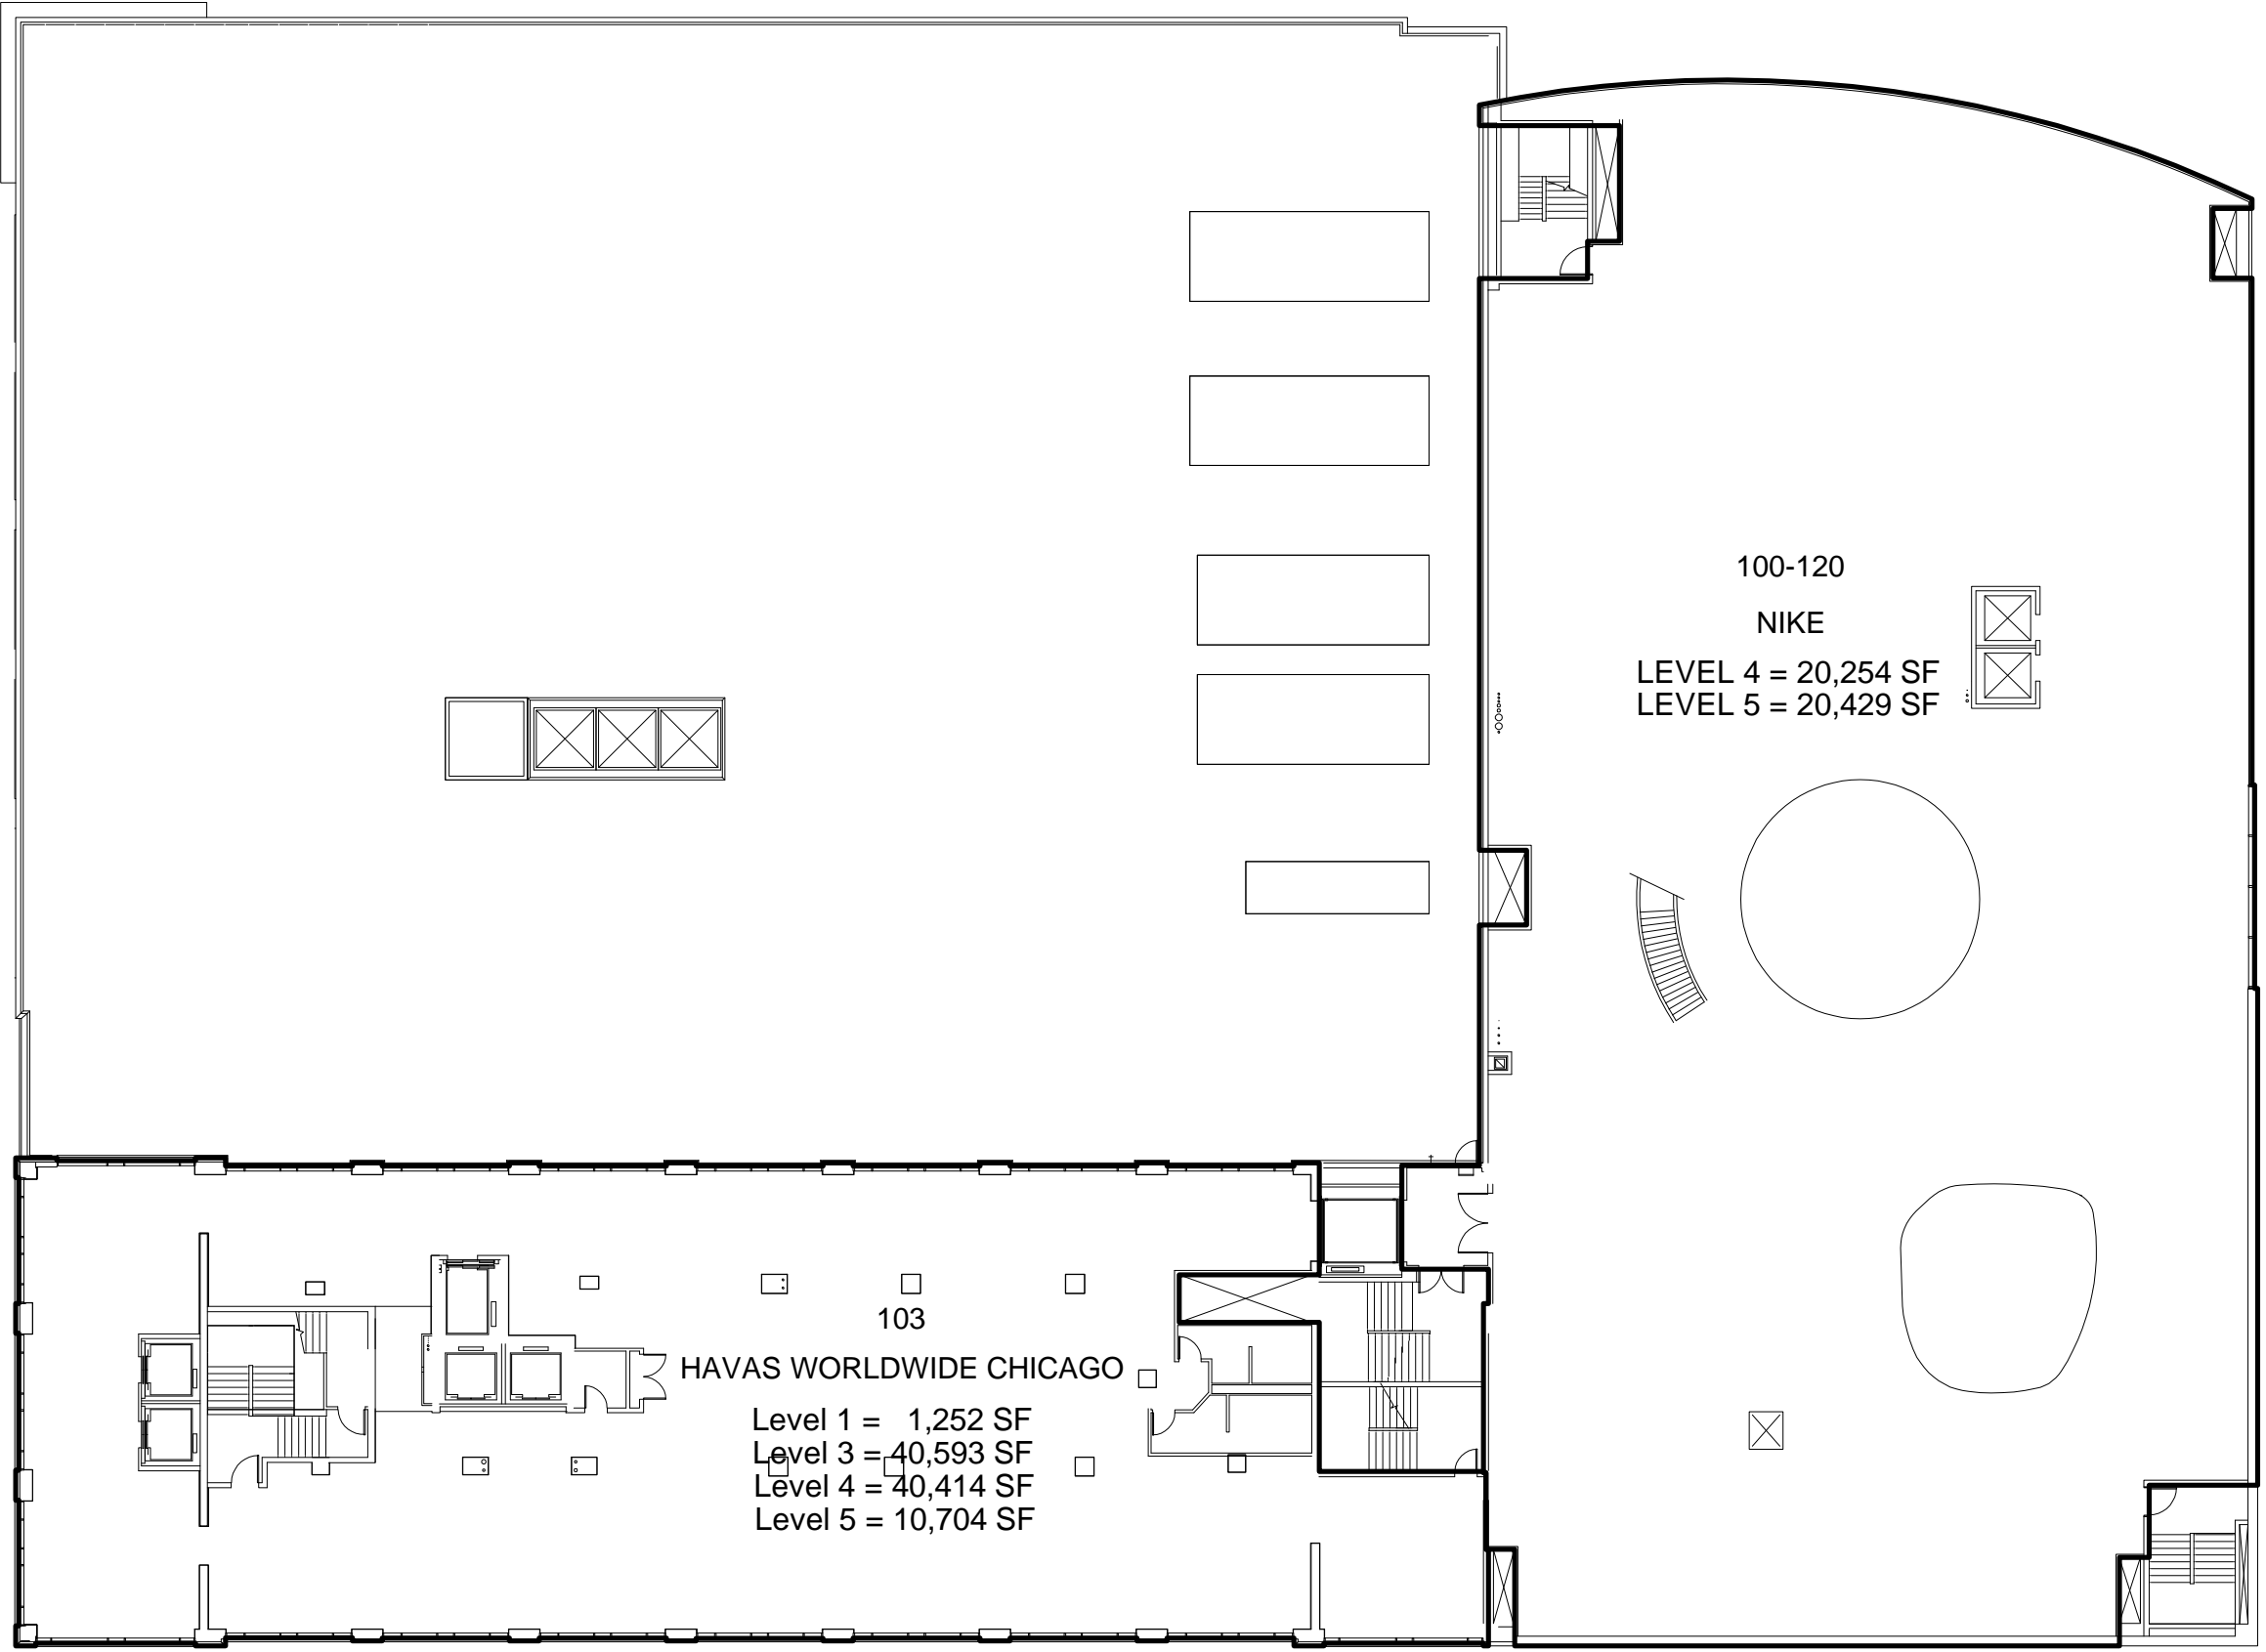

Last Updated:
JUN 16, 2018

visit our web site at
www.macerich.com

**BLOCK 120
FIFTH LEVEL
LEASE PLAN**

NORTH

100-120
NIKE
LEVEL 4 = 20,254 SF
LEVEL 5 = 20,429 SF

103
HAVAS WORLDWIDE CHICAGO
Level 1 = 1,252 SF
Level 3 = 40,593 SF
Level 4 = 40,414 SF
Level 5 = 10,704 SF