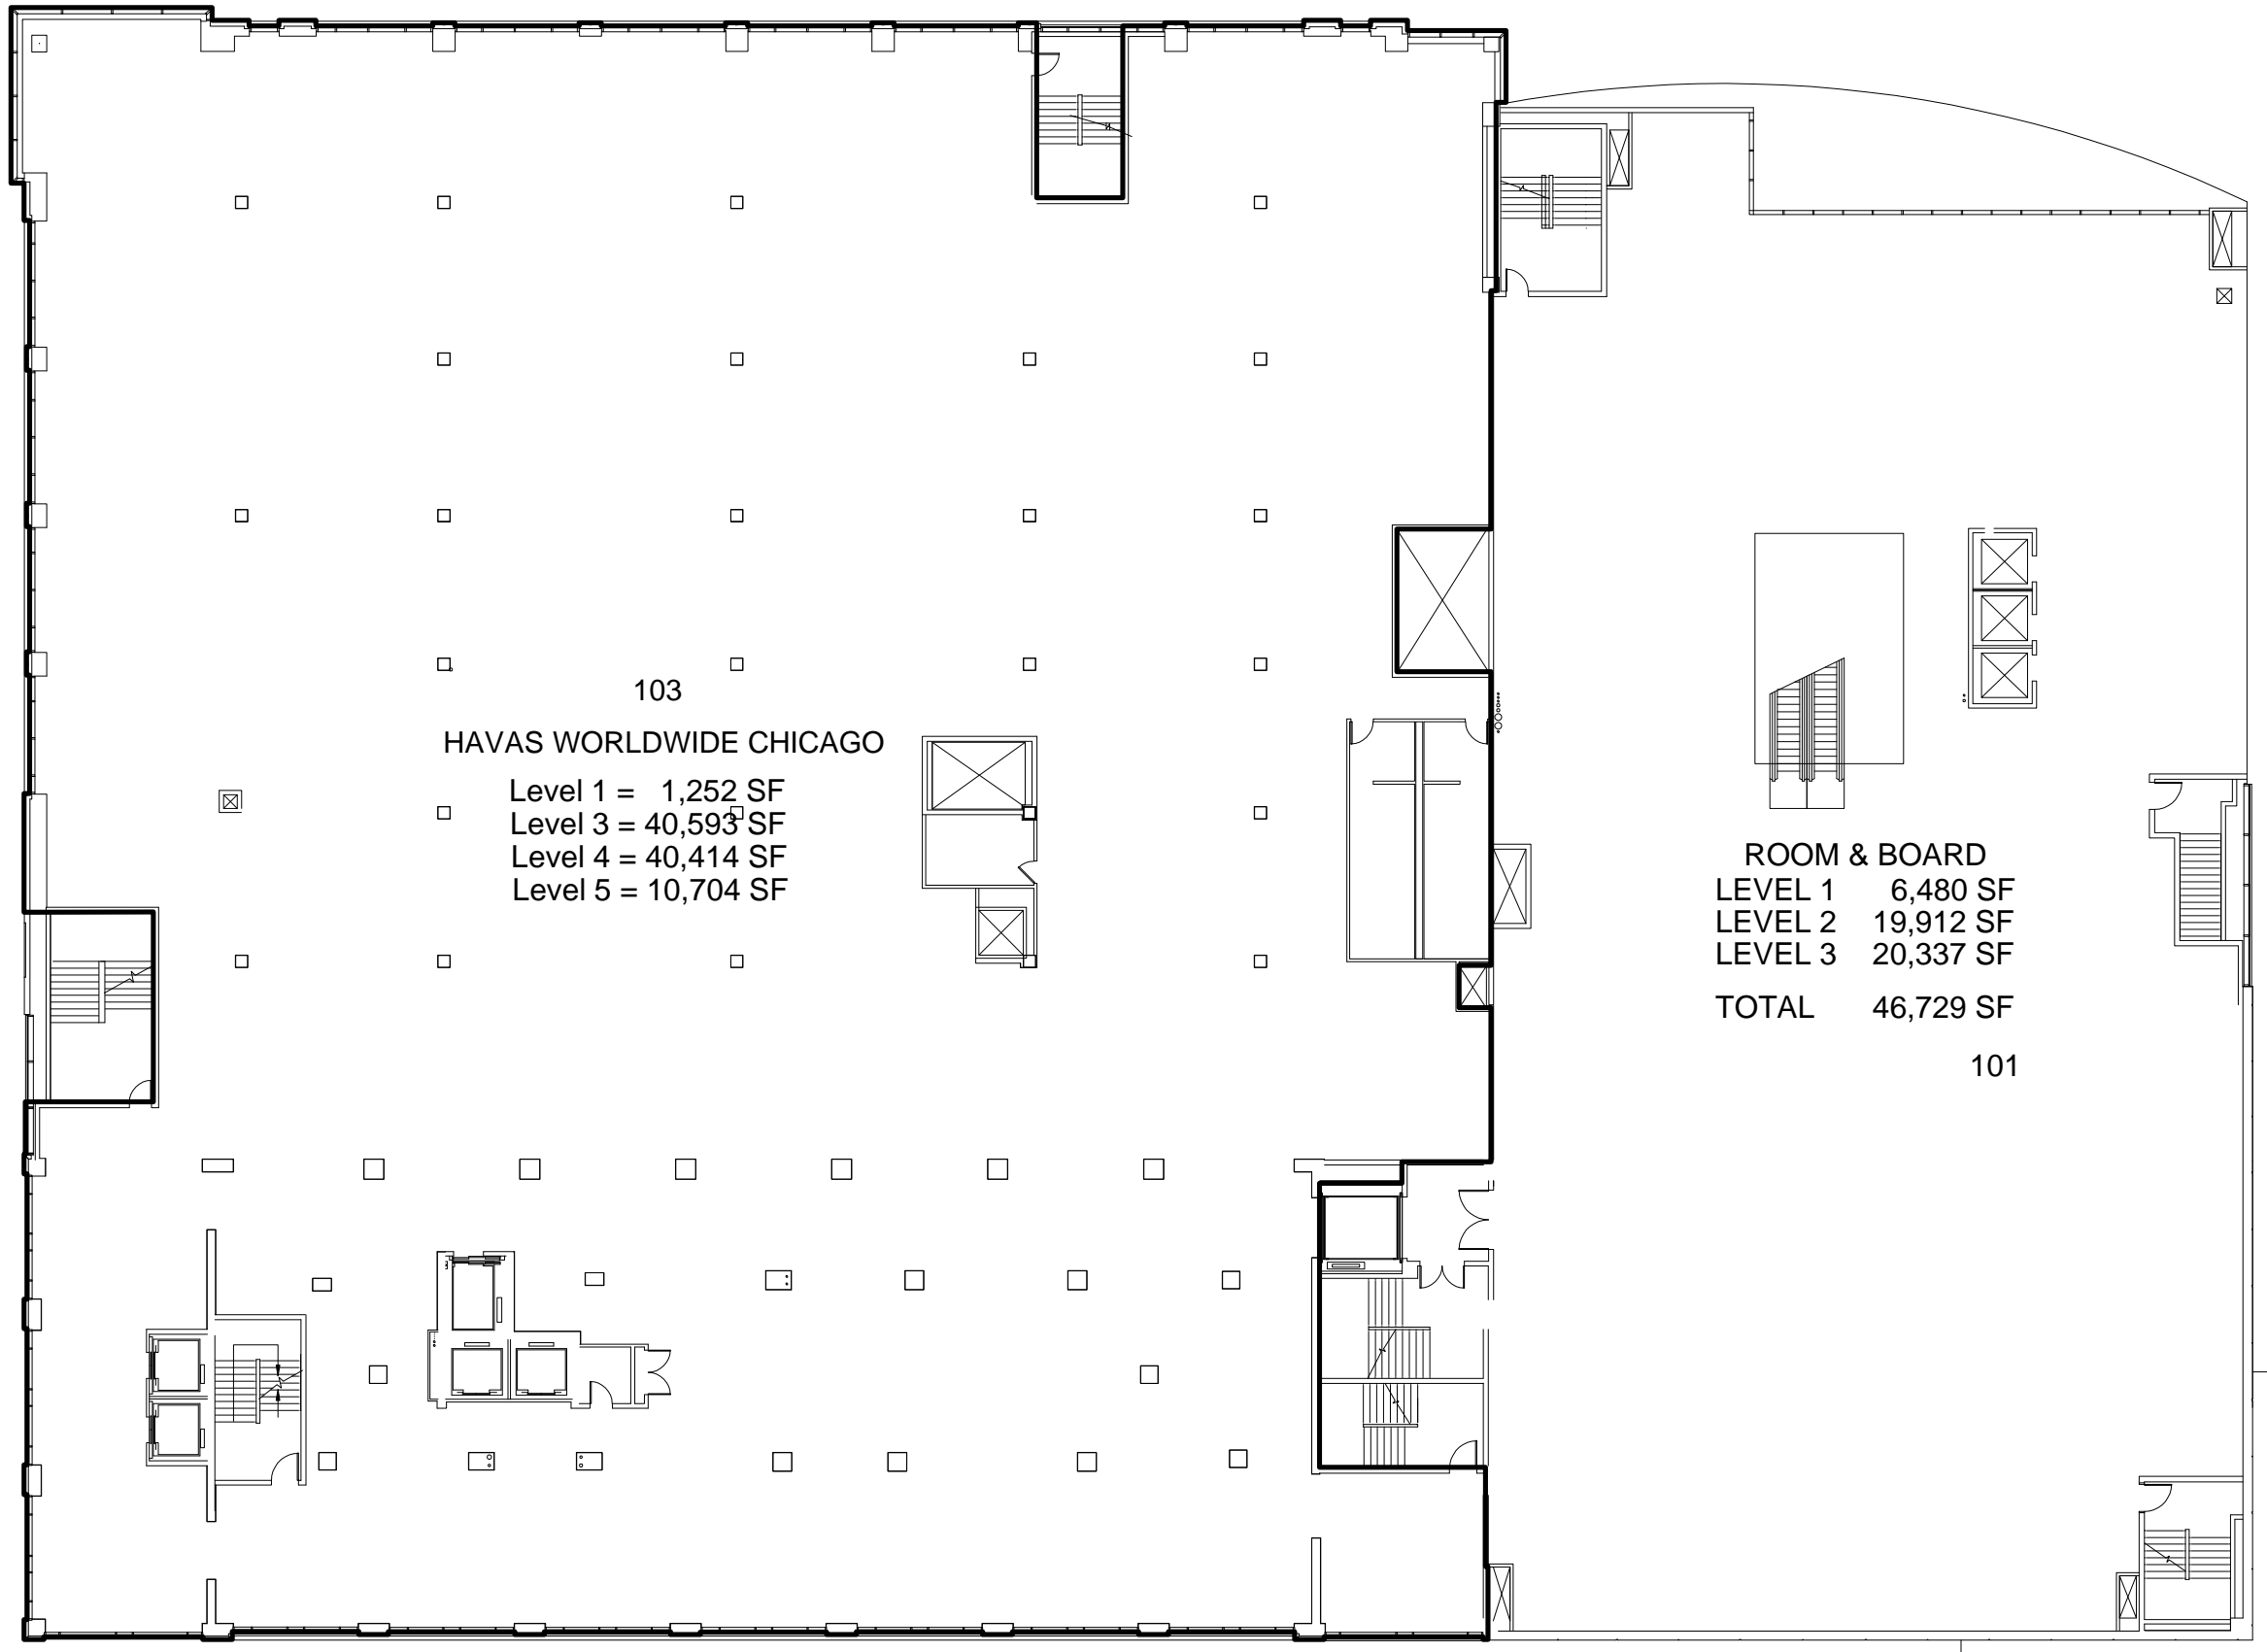

Note:  
 This is a schematic plan only  
 intended to show the general layout  
 of the shopping center or part  
 thereof. This plan is not to be scaled.

Last Updated:  
 OCT 03, 2017

visit our web site at  
[www.macerich.com](http://www.macerich.com)

**BLOCK 120**  
**THIRD LEVEL**  
**LEASE PLAN**

NORTH

103  
 HAVAS WORLDWIDE CHICAGO  
 Level 1 = 1,252 SF  
 Level 3 = 40,593 SF  
 Level 4 = 40,414 SF  
 Level 5 = 10,704 SF

ROOM & BOARD	
LEVEL 1	6,480 SF
LEVEL 2	19,912 SF
LEVEL 3	20,337 SF
<b>TOTAL</b>	<b>46,729 SF</b>
	101