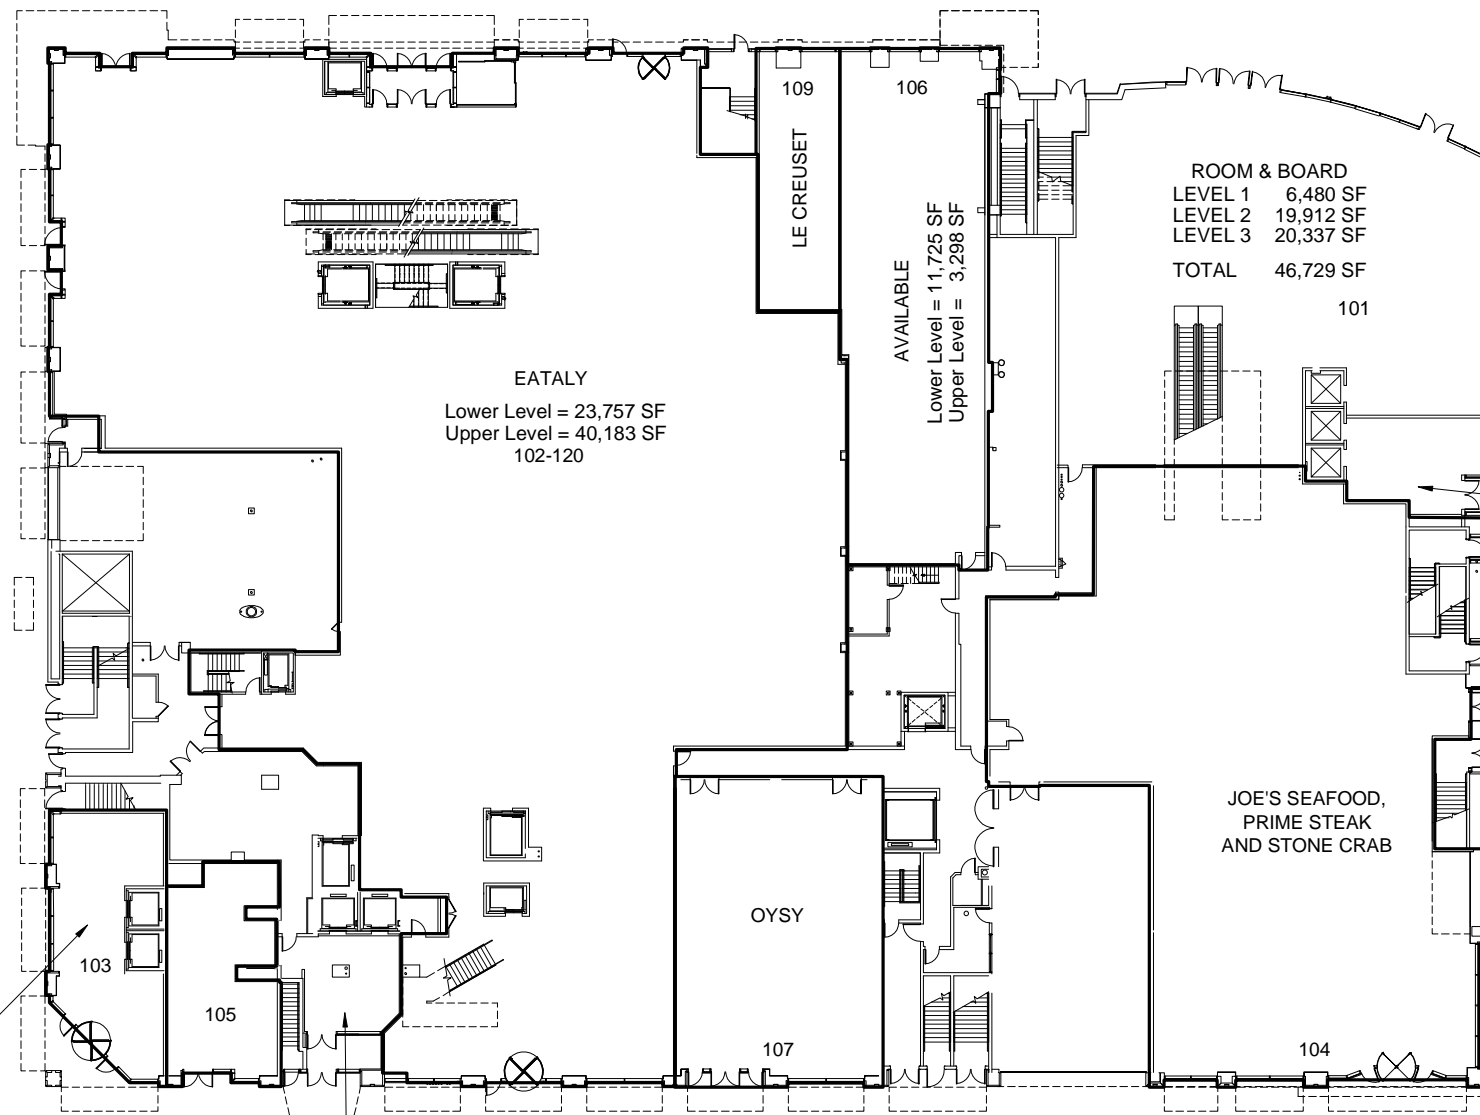

Last Updated:
 MAY 31, 2018

visit our web site at
www.macerich.com

BLOCK 120 & 124
STREET LEVEL
LEASE PLAN

OHIO STREET

SMALL SHOP
 105 CLARK STREET SPORTS

HAVAS WORLDWIDE CHICAGO

Level 1 = 1,252 SF
 Level 3 = 40,593 SF
 Level 4 = 40,414 SF
 Level 5 = 10,704 SF

HOMWOOD SUITES
 BY HILTON
 235 ROOMS
 LEVEL 6 & ABOVE

GRAND AVENUE

WABASH AVENUE

RUSH STREET

LOWER LEVEL - BLOCK 124