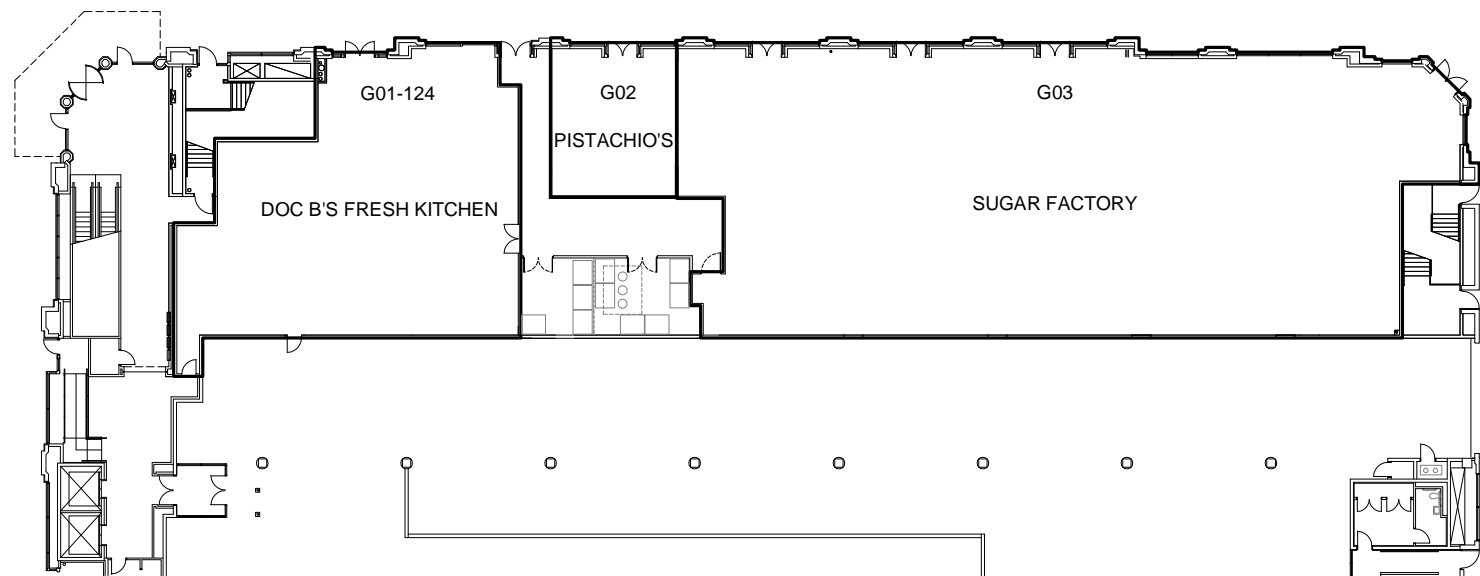

Last Updated:
 MAY 31, 2018

visit our web site at
www.macerich.com

BLOCK 120 & 124
STREET LEVEL
LEASE PLAN

OHIO STREET

SMALL SHOP
 105 CLARK STREET SPORTS

HAVAS WORLDWIDE CHICAGO

Level 1 = 1,252 SF
 Level 3 = 40,593 SF
 Level 4 = 40,414 SF
 Level 5 = 10,704 SF

HOMWOOD SUITES
 BY HILTON
 235 ROOMS
 LEVEL 6 & ABOVE

GRAND AVENUE

WABASH AVENUE

RUSH STREET

LOWER LEVEL - BLOCK 124