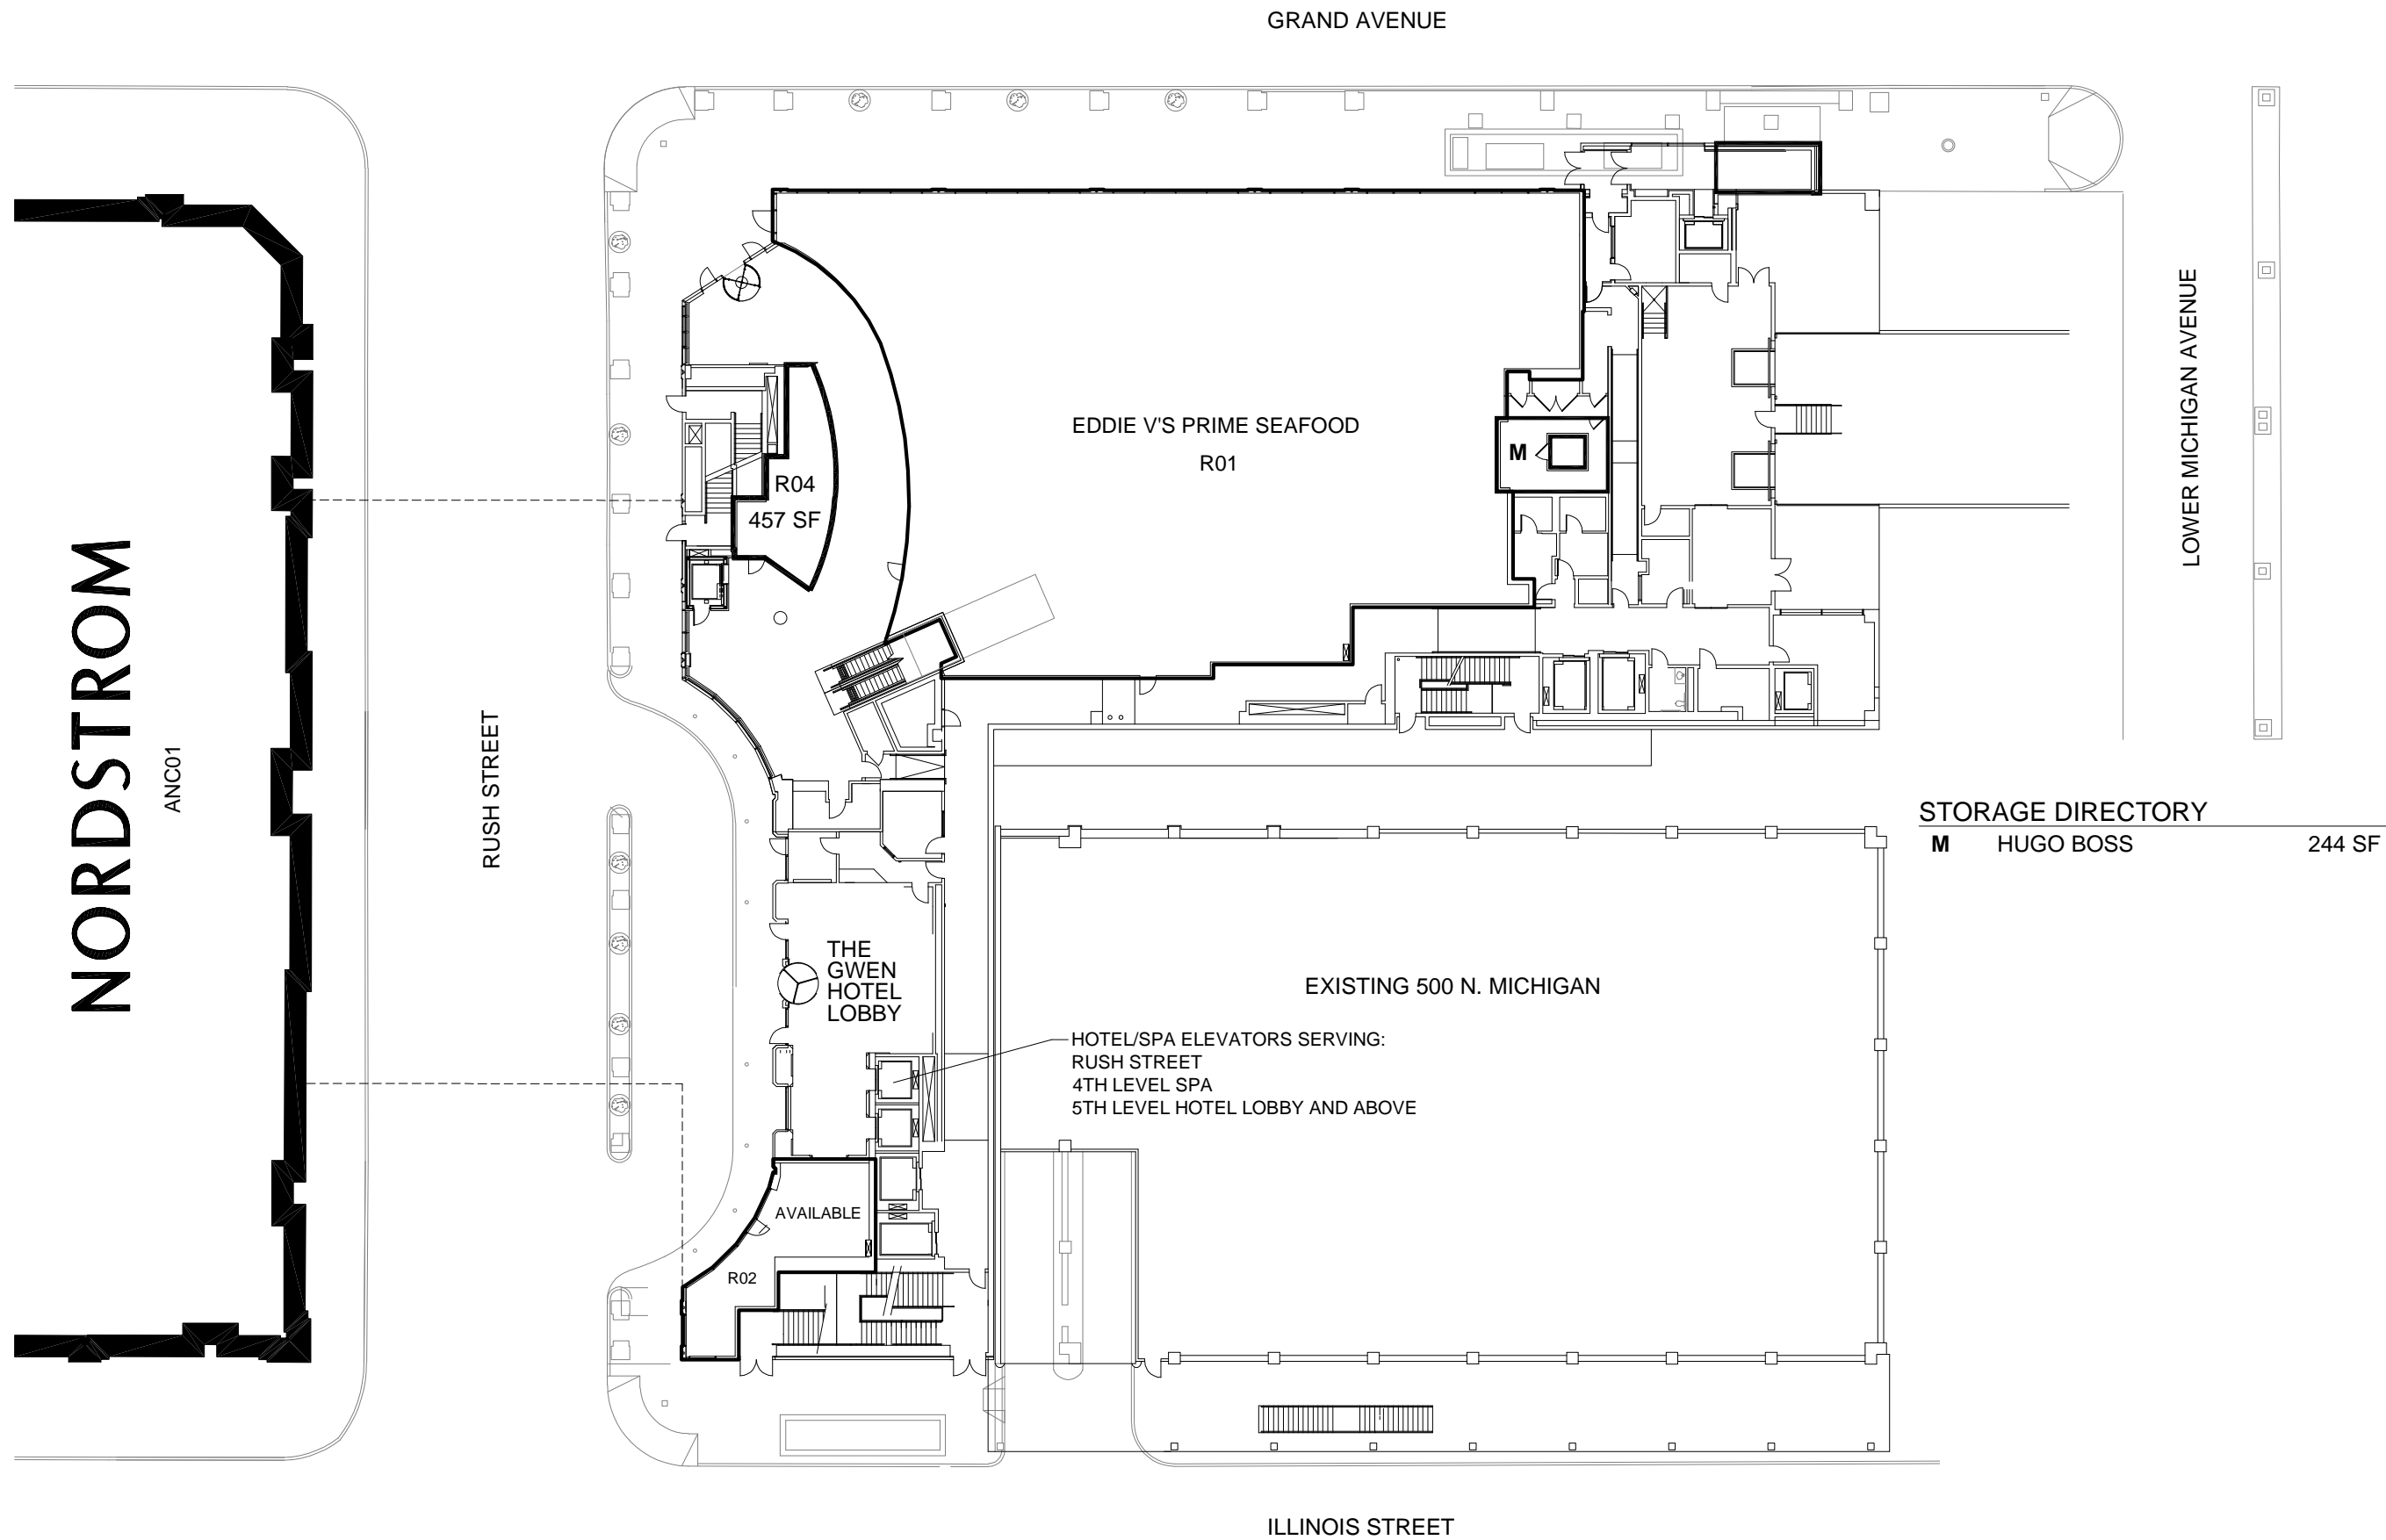

Last Updated:
 JUN 16, 2018

visit our web site at
www.macerich.com

BLOCK 125
LOWER STREET
LEVEL LEASE PLAN

NORTH

NORDSTROM

ANC01

RUSH STREET

GRAND AVENUE

LOWER MICHIGAN AVENUE

ILLINOIS STREET

STORAGE DIRECTORY

M HUGO BOSS

244 SF

THE GWEN HOTEL LOBBY

HOTEL/SPA ELEVATORS SERVING:
 RUSH STREET
 4TH LEVEL SPA
 5TH LEVEL HOTEL LOBBY AND ABOVE

AVAILABLE