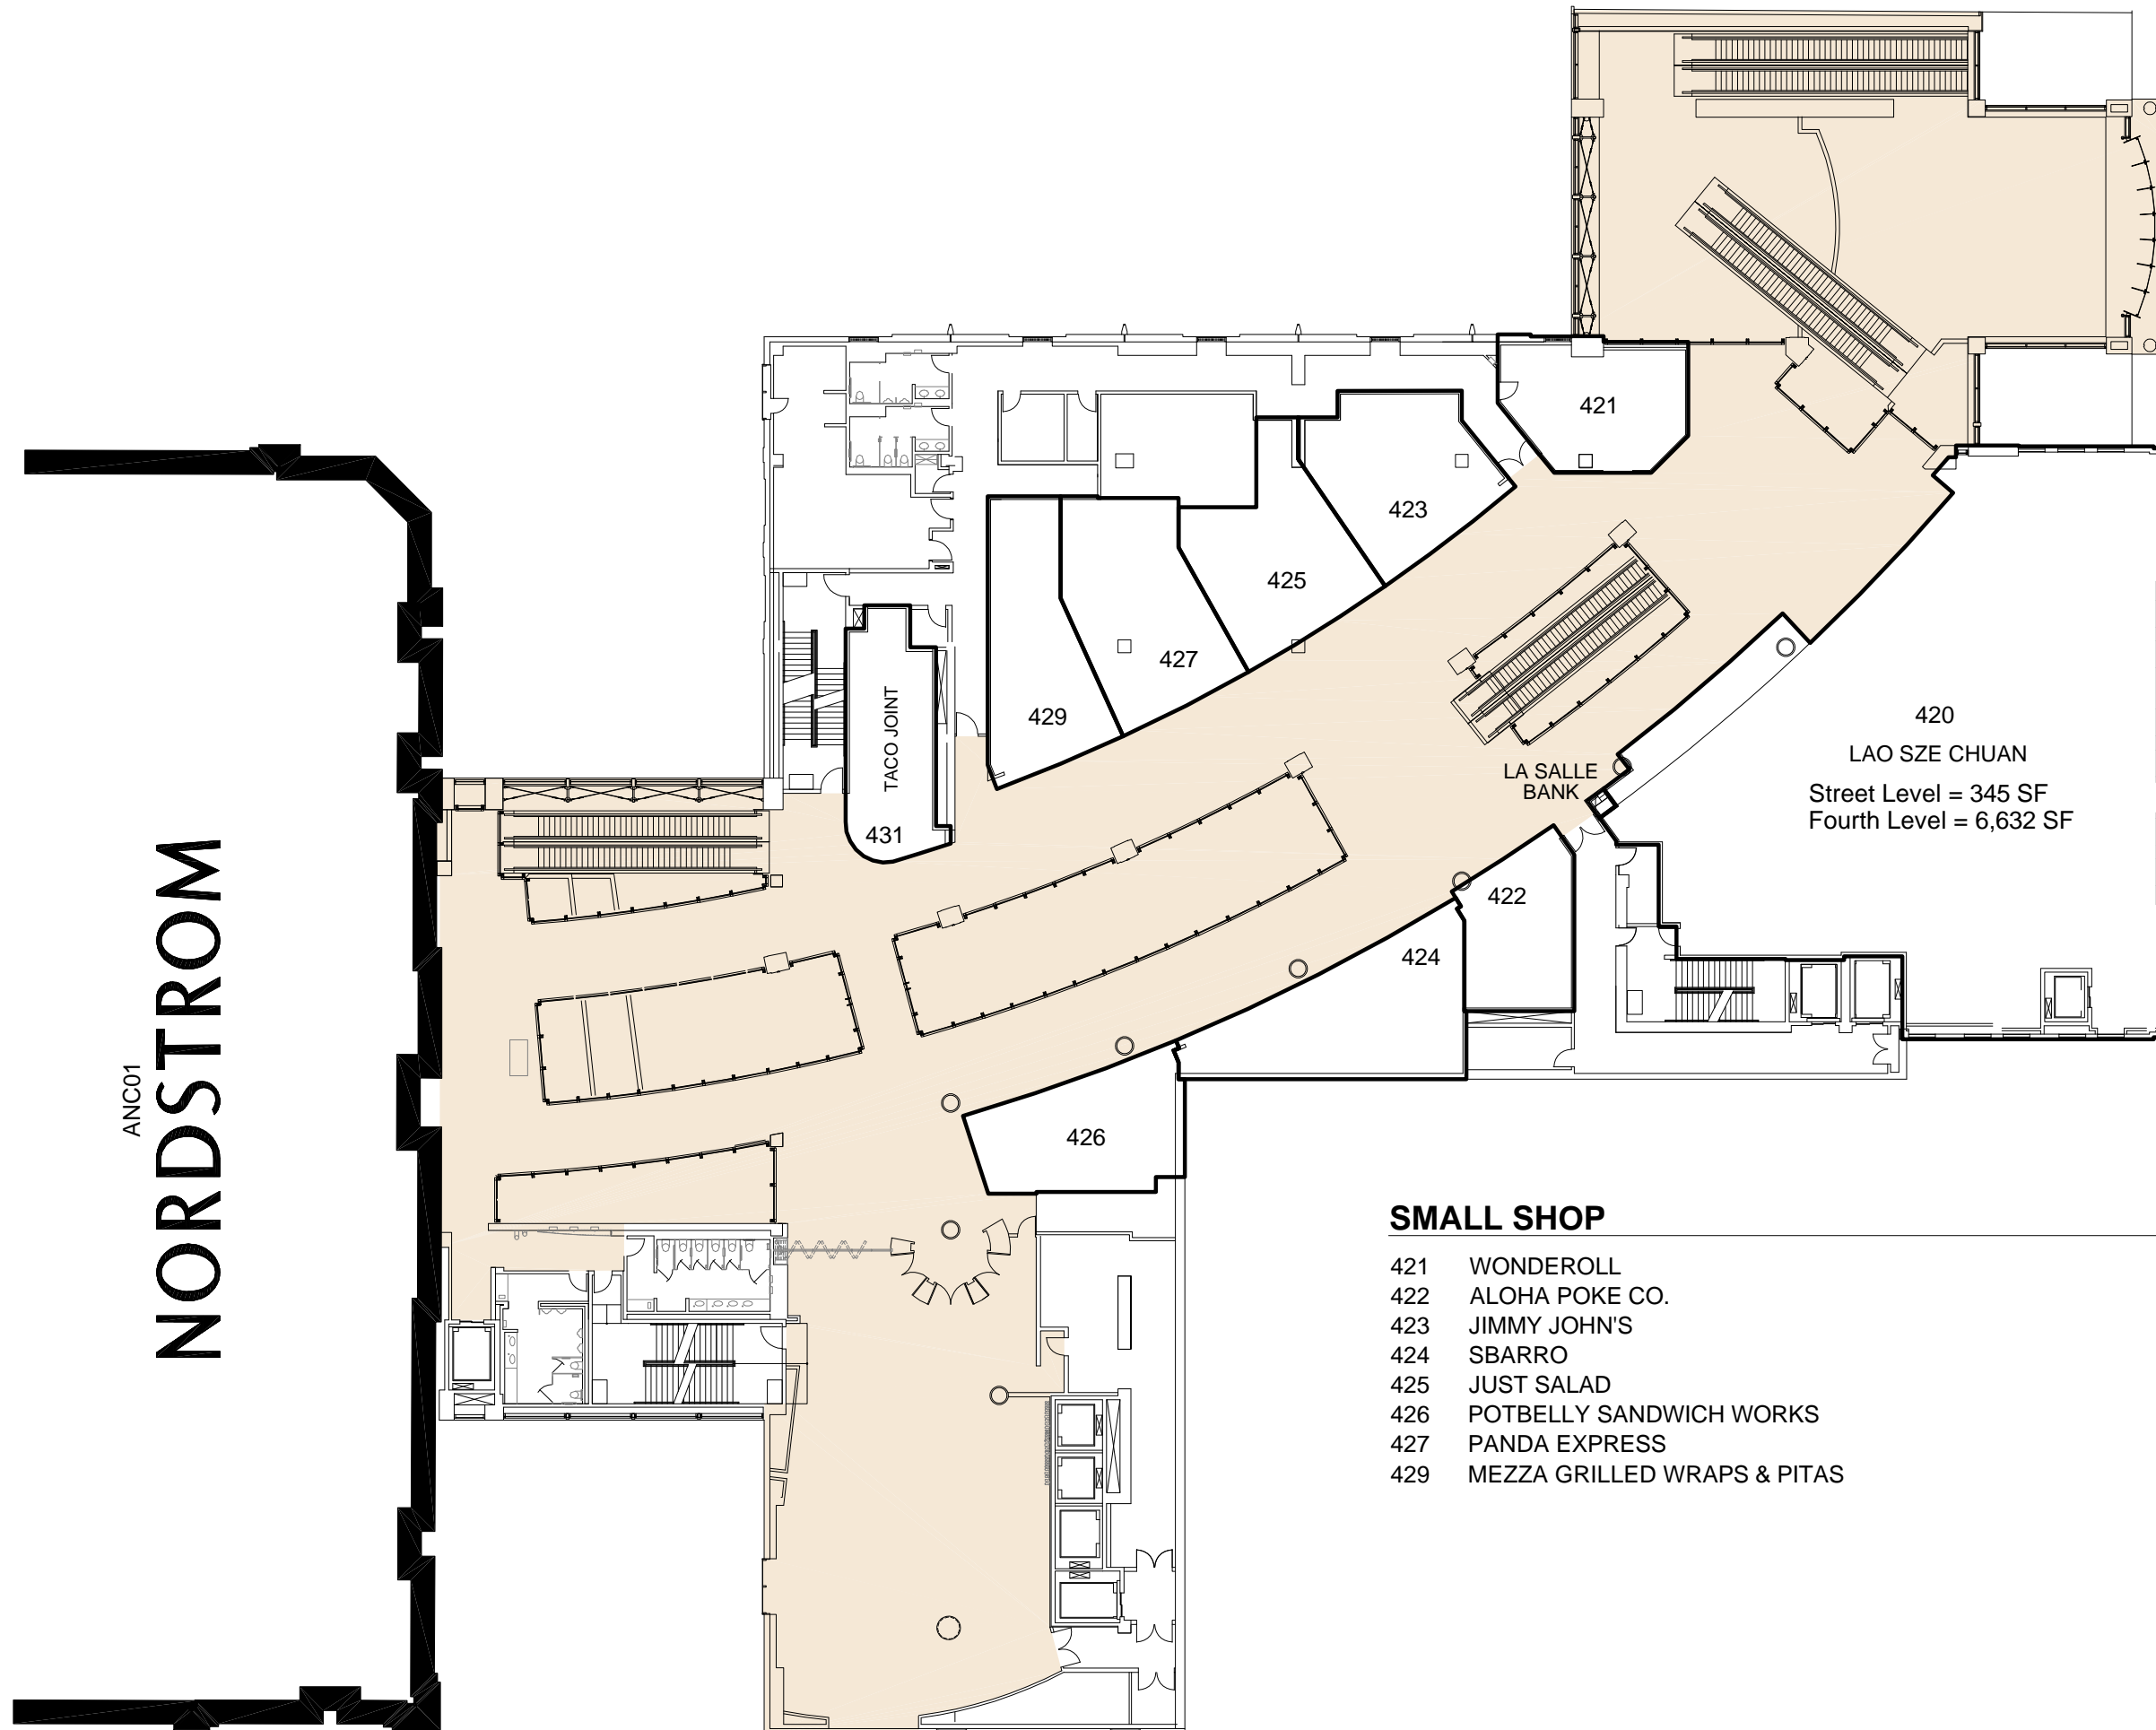

Note:  
This is a schematic plan only  
intended to show the general layout  
of the shopping center or part  
thereof. This plan is not to be scaled.

Last Updated:  
JUN 16, 2018

visit our web site at  
[www.macerich.com](http://www.macerich.com)

**BLOCK 125  
FOURTH LEVEL  
LEASE PLAN**

NORTH