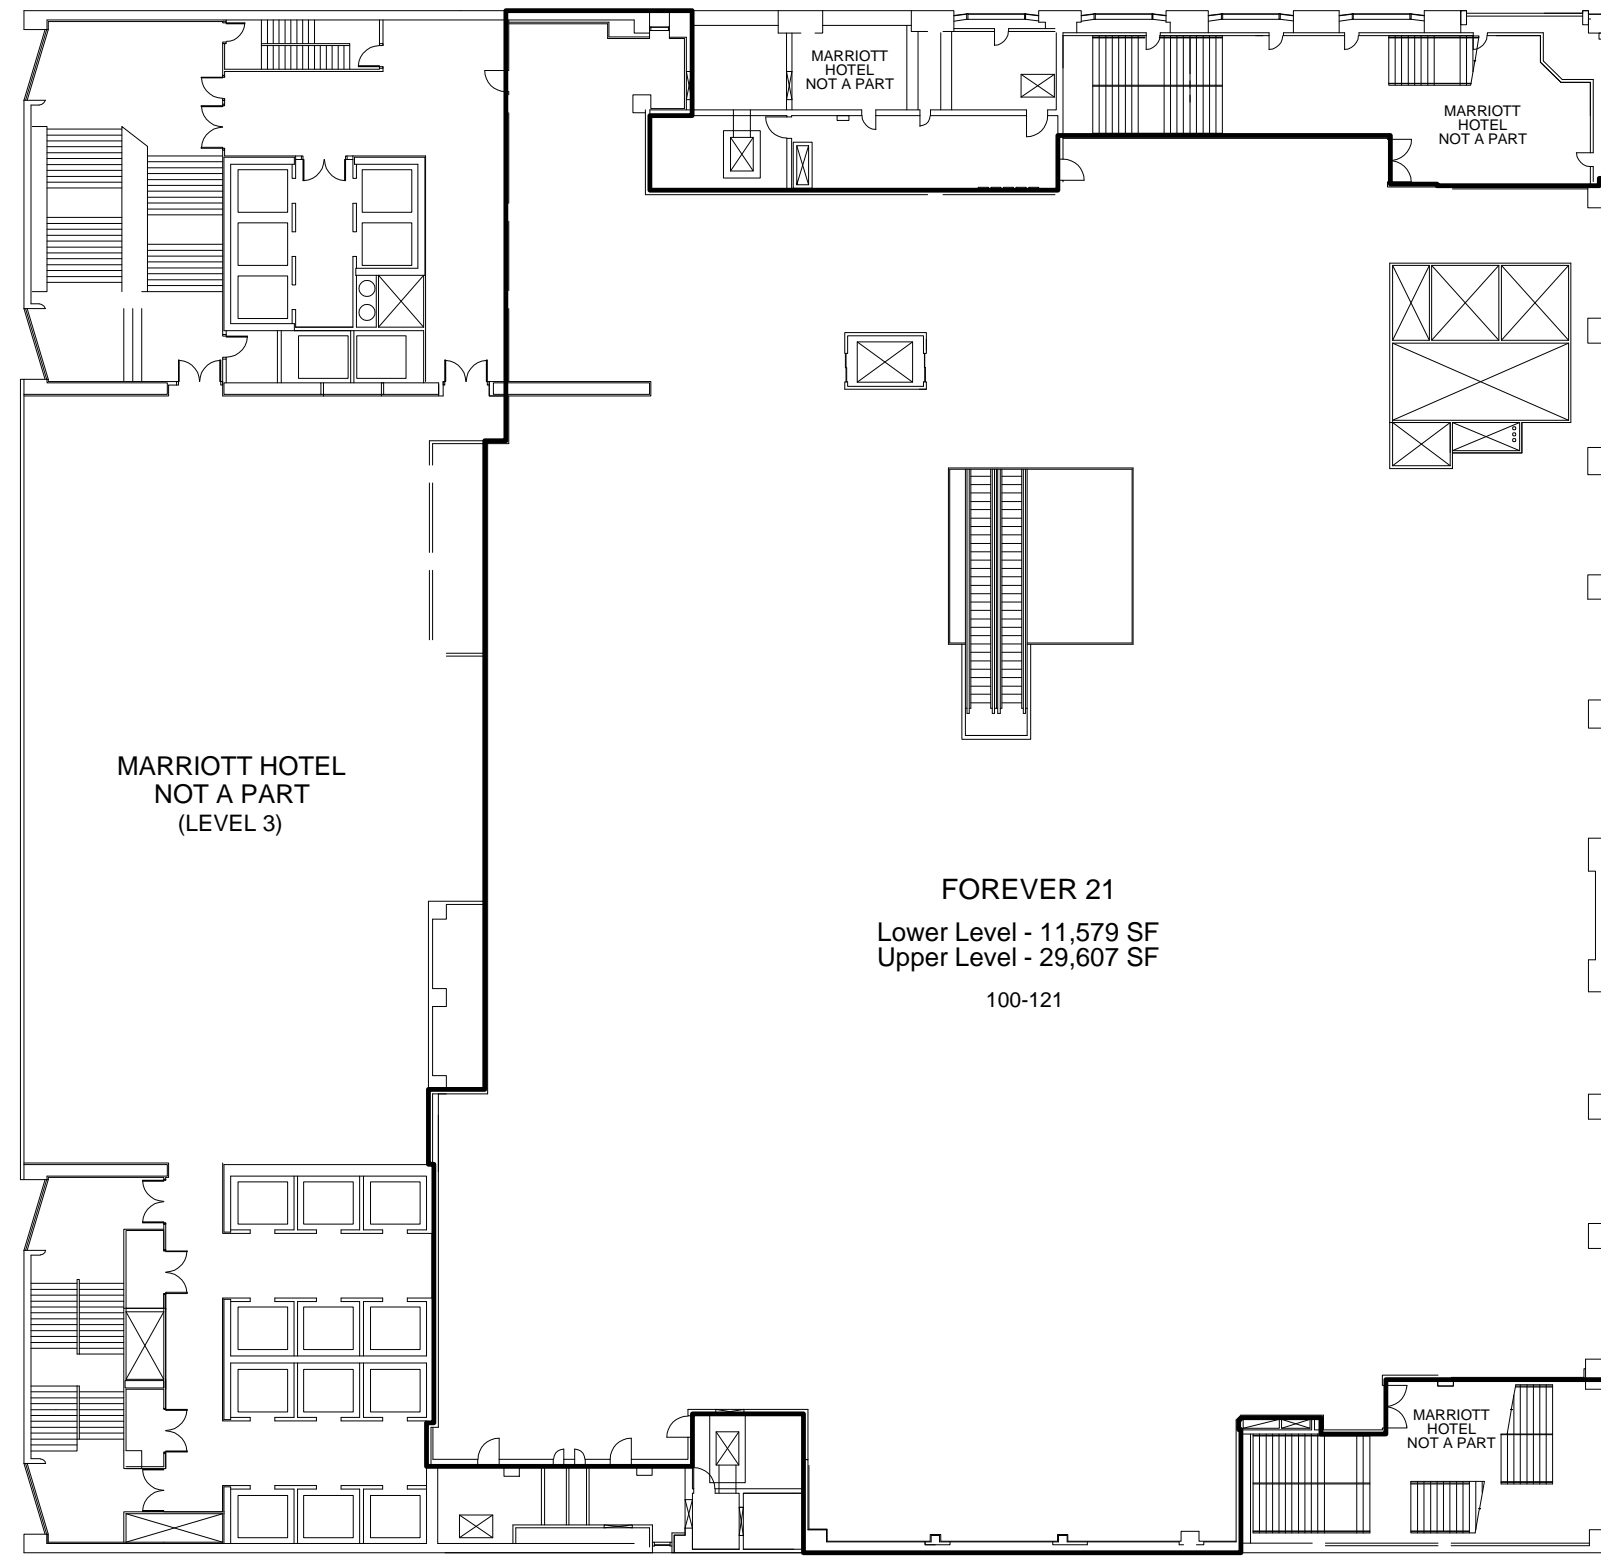

Note:  
This is a schematic plan only  
intended to show the general layout  
of the shopping center or part  
thereof. This plan is not to be scaled.

Last Updated:  
OCT 03, 2017

visit our web site at  
[www.macerich.com](http://www.macerich.com)

**BLOCK 121  
SECOND LEVEL  
LEASE PLAN**

NORTH

OHIO STREET

RUSH STREET

MICHIGAN AVENUE

GRAND AVENUE

MARRIOTT HOTEL  
NOT A PART  
(LEVEL 3)

MARRIOTT  
HOTEL  
NOT A PART

MARRIOTT  
HOTEL  
NOT A PART

FOREVER 21

Lower Level - 11,579 SF  
Upper Level - 29,607 SF

100-121

MARRIOTT  
HOTEL  
NOT A PART