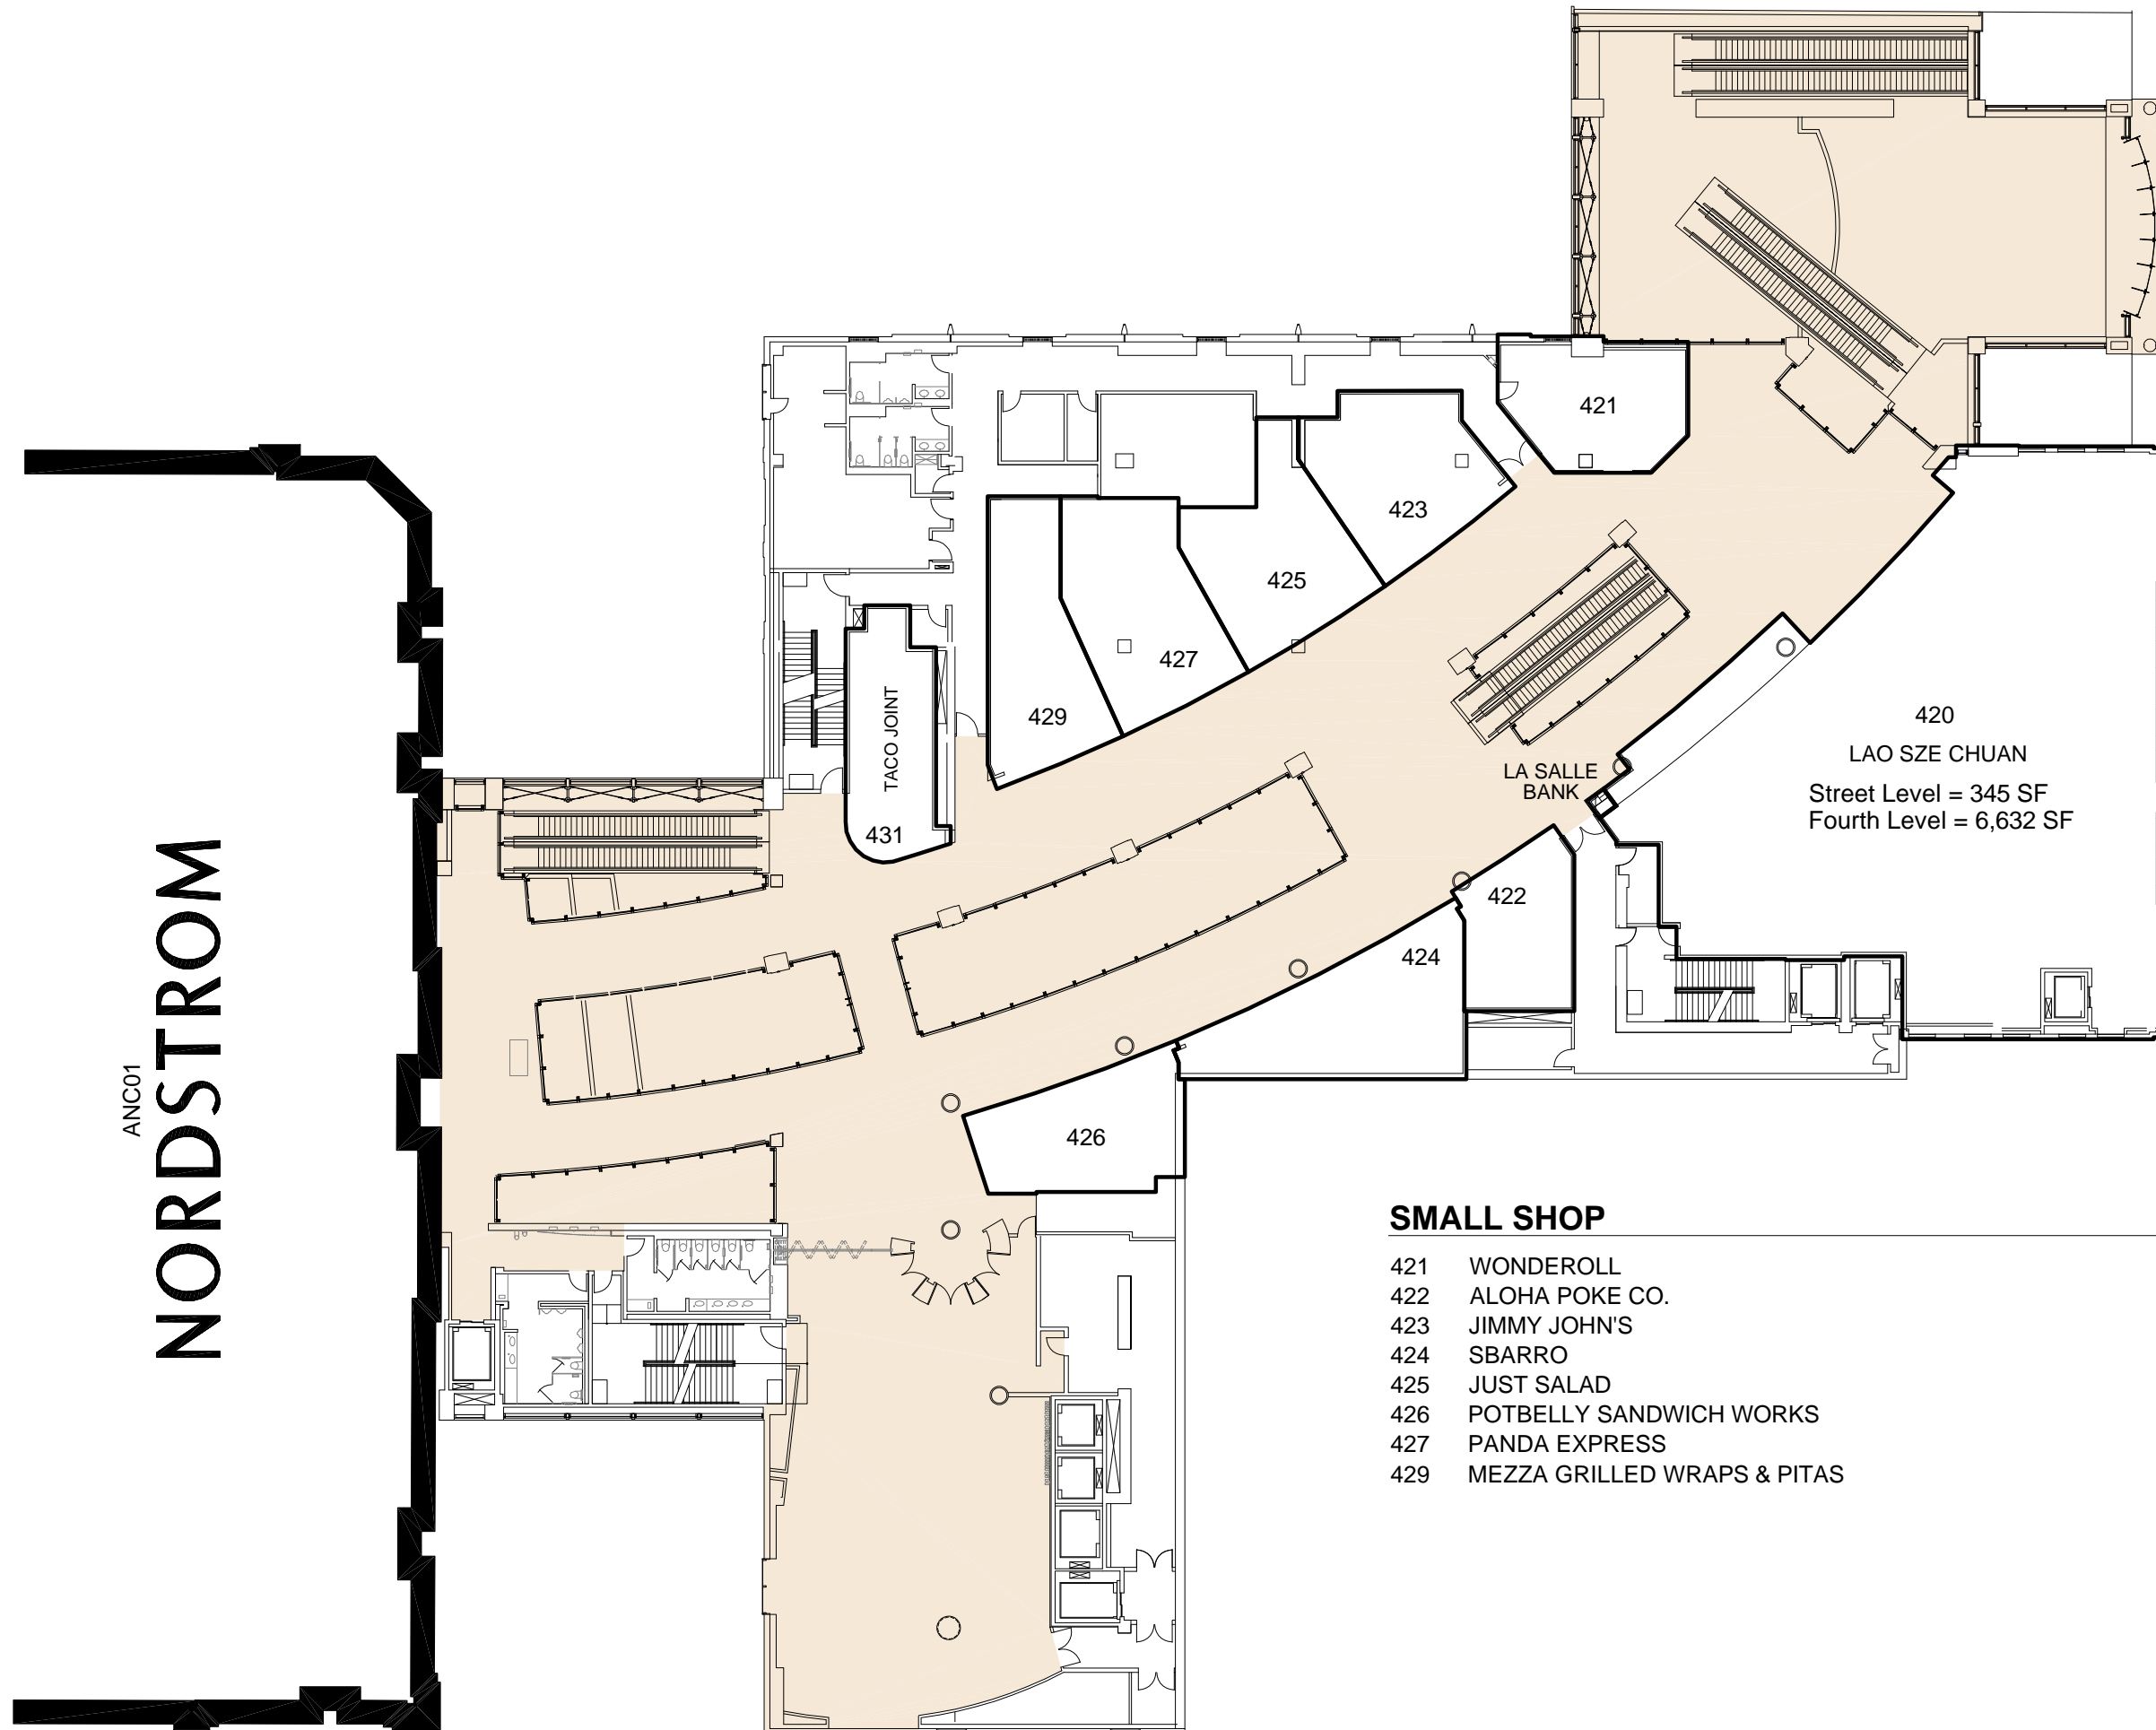

Last Updated:
JUN 16, 2018

visit our web site at
www.macerich.com

**BLOCK 125
FOURTH LEVEL
LEASE PLAN**

NORTH

ANC01
NORDSTROM

SMALL SHOP

- 421 WONDEROLL
- 422 ALOHA POKE CO.
- 423 JIMMY JOHN'S
- 424 SBARRO
- 425 JUST SALAD
- 426 POTBELLY SANDWICH WORKS
- 427 PANDA EXPRESS
- 429 MEZZA GRILLED WRAPS & PITAS