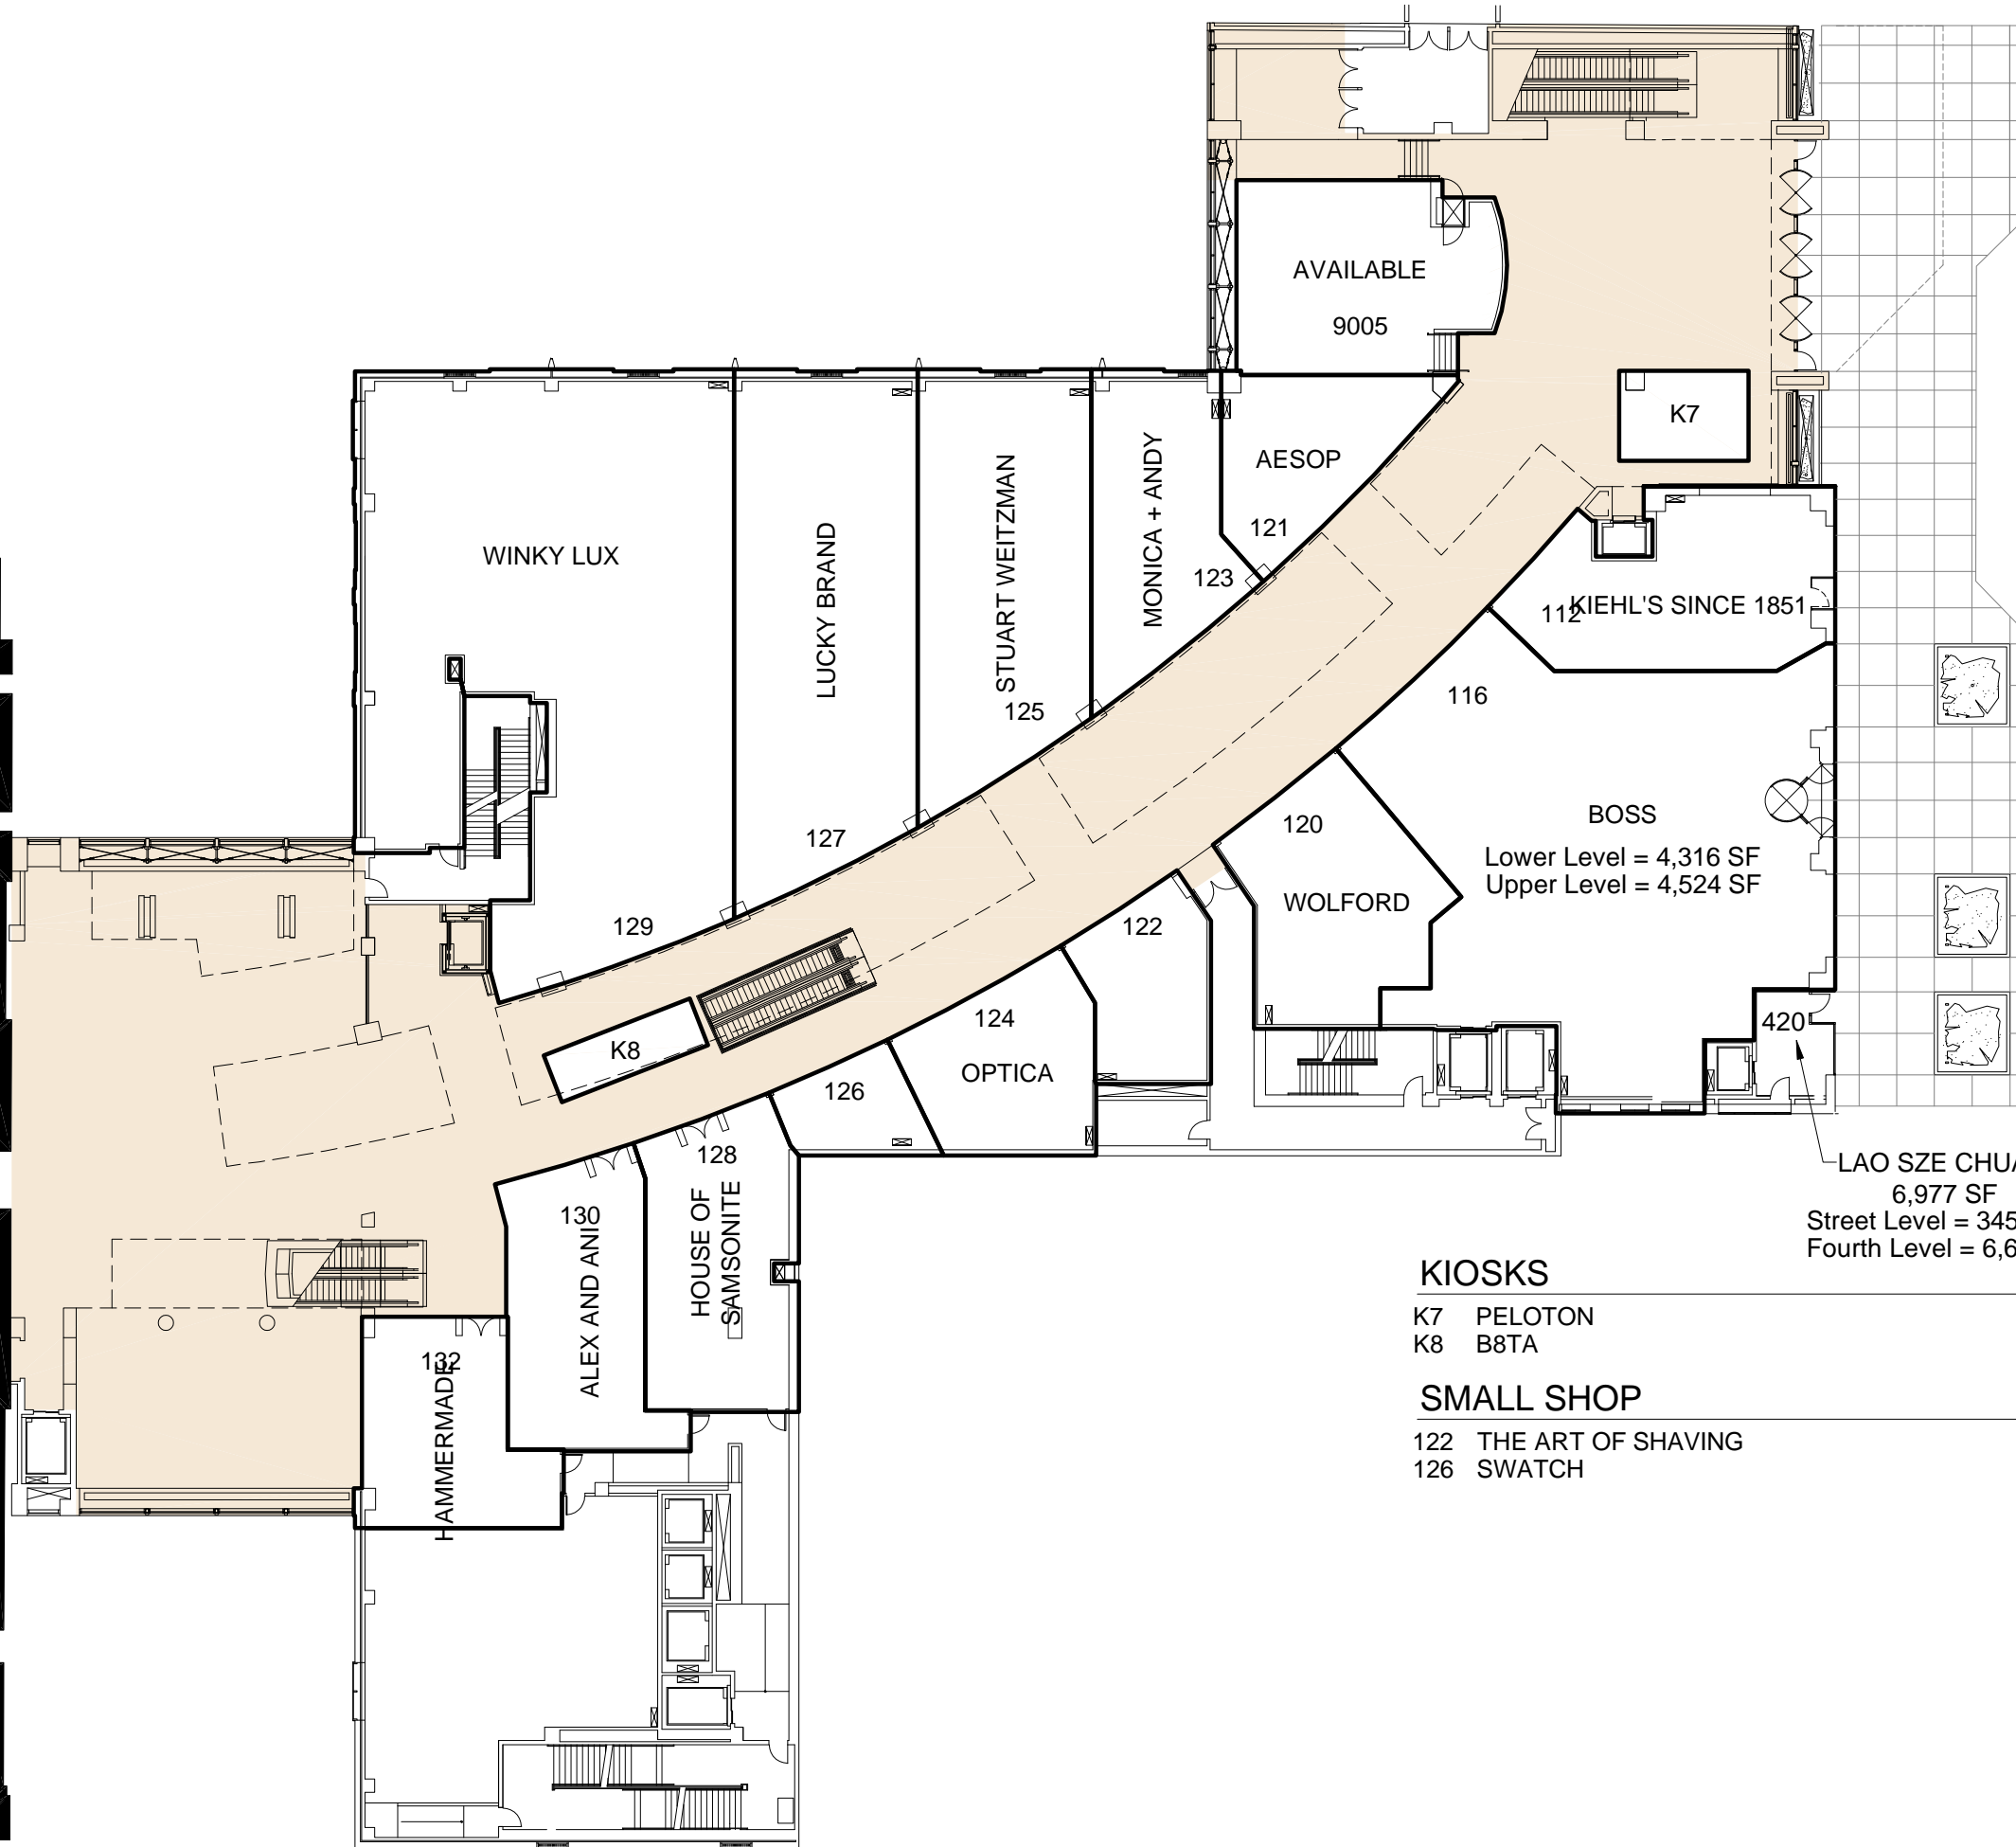

ANC01
NORDSTROM

MICHIGAN AVENUE

KIOSKS

- K7 PELOTON
- K8 B8TA

SMALL SHOP

- 122 THE ART OF SHAVING
- 126 SWATCH

LAO SZE CHUAN
6,977 SF
Street Level = 345 SF
Fourth Level = 6,632 SF

BOSS
Lower Level = 4,316 SF
Upper Level = 4,524 SF

Last Updated:
OCT 10, 2018

visit our web site at
www.macerich.com

**BLOCK 125
STREET LEVEL
LEASE PLAN**

NORTH