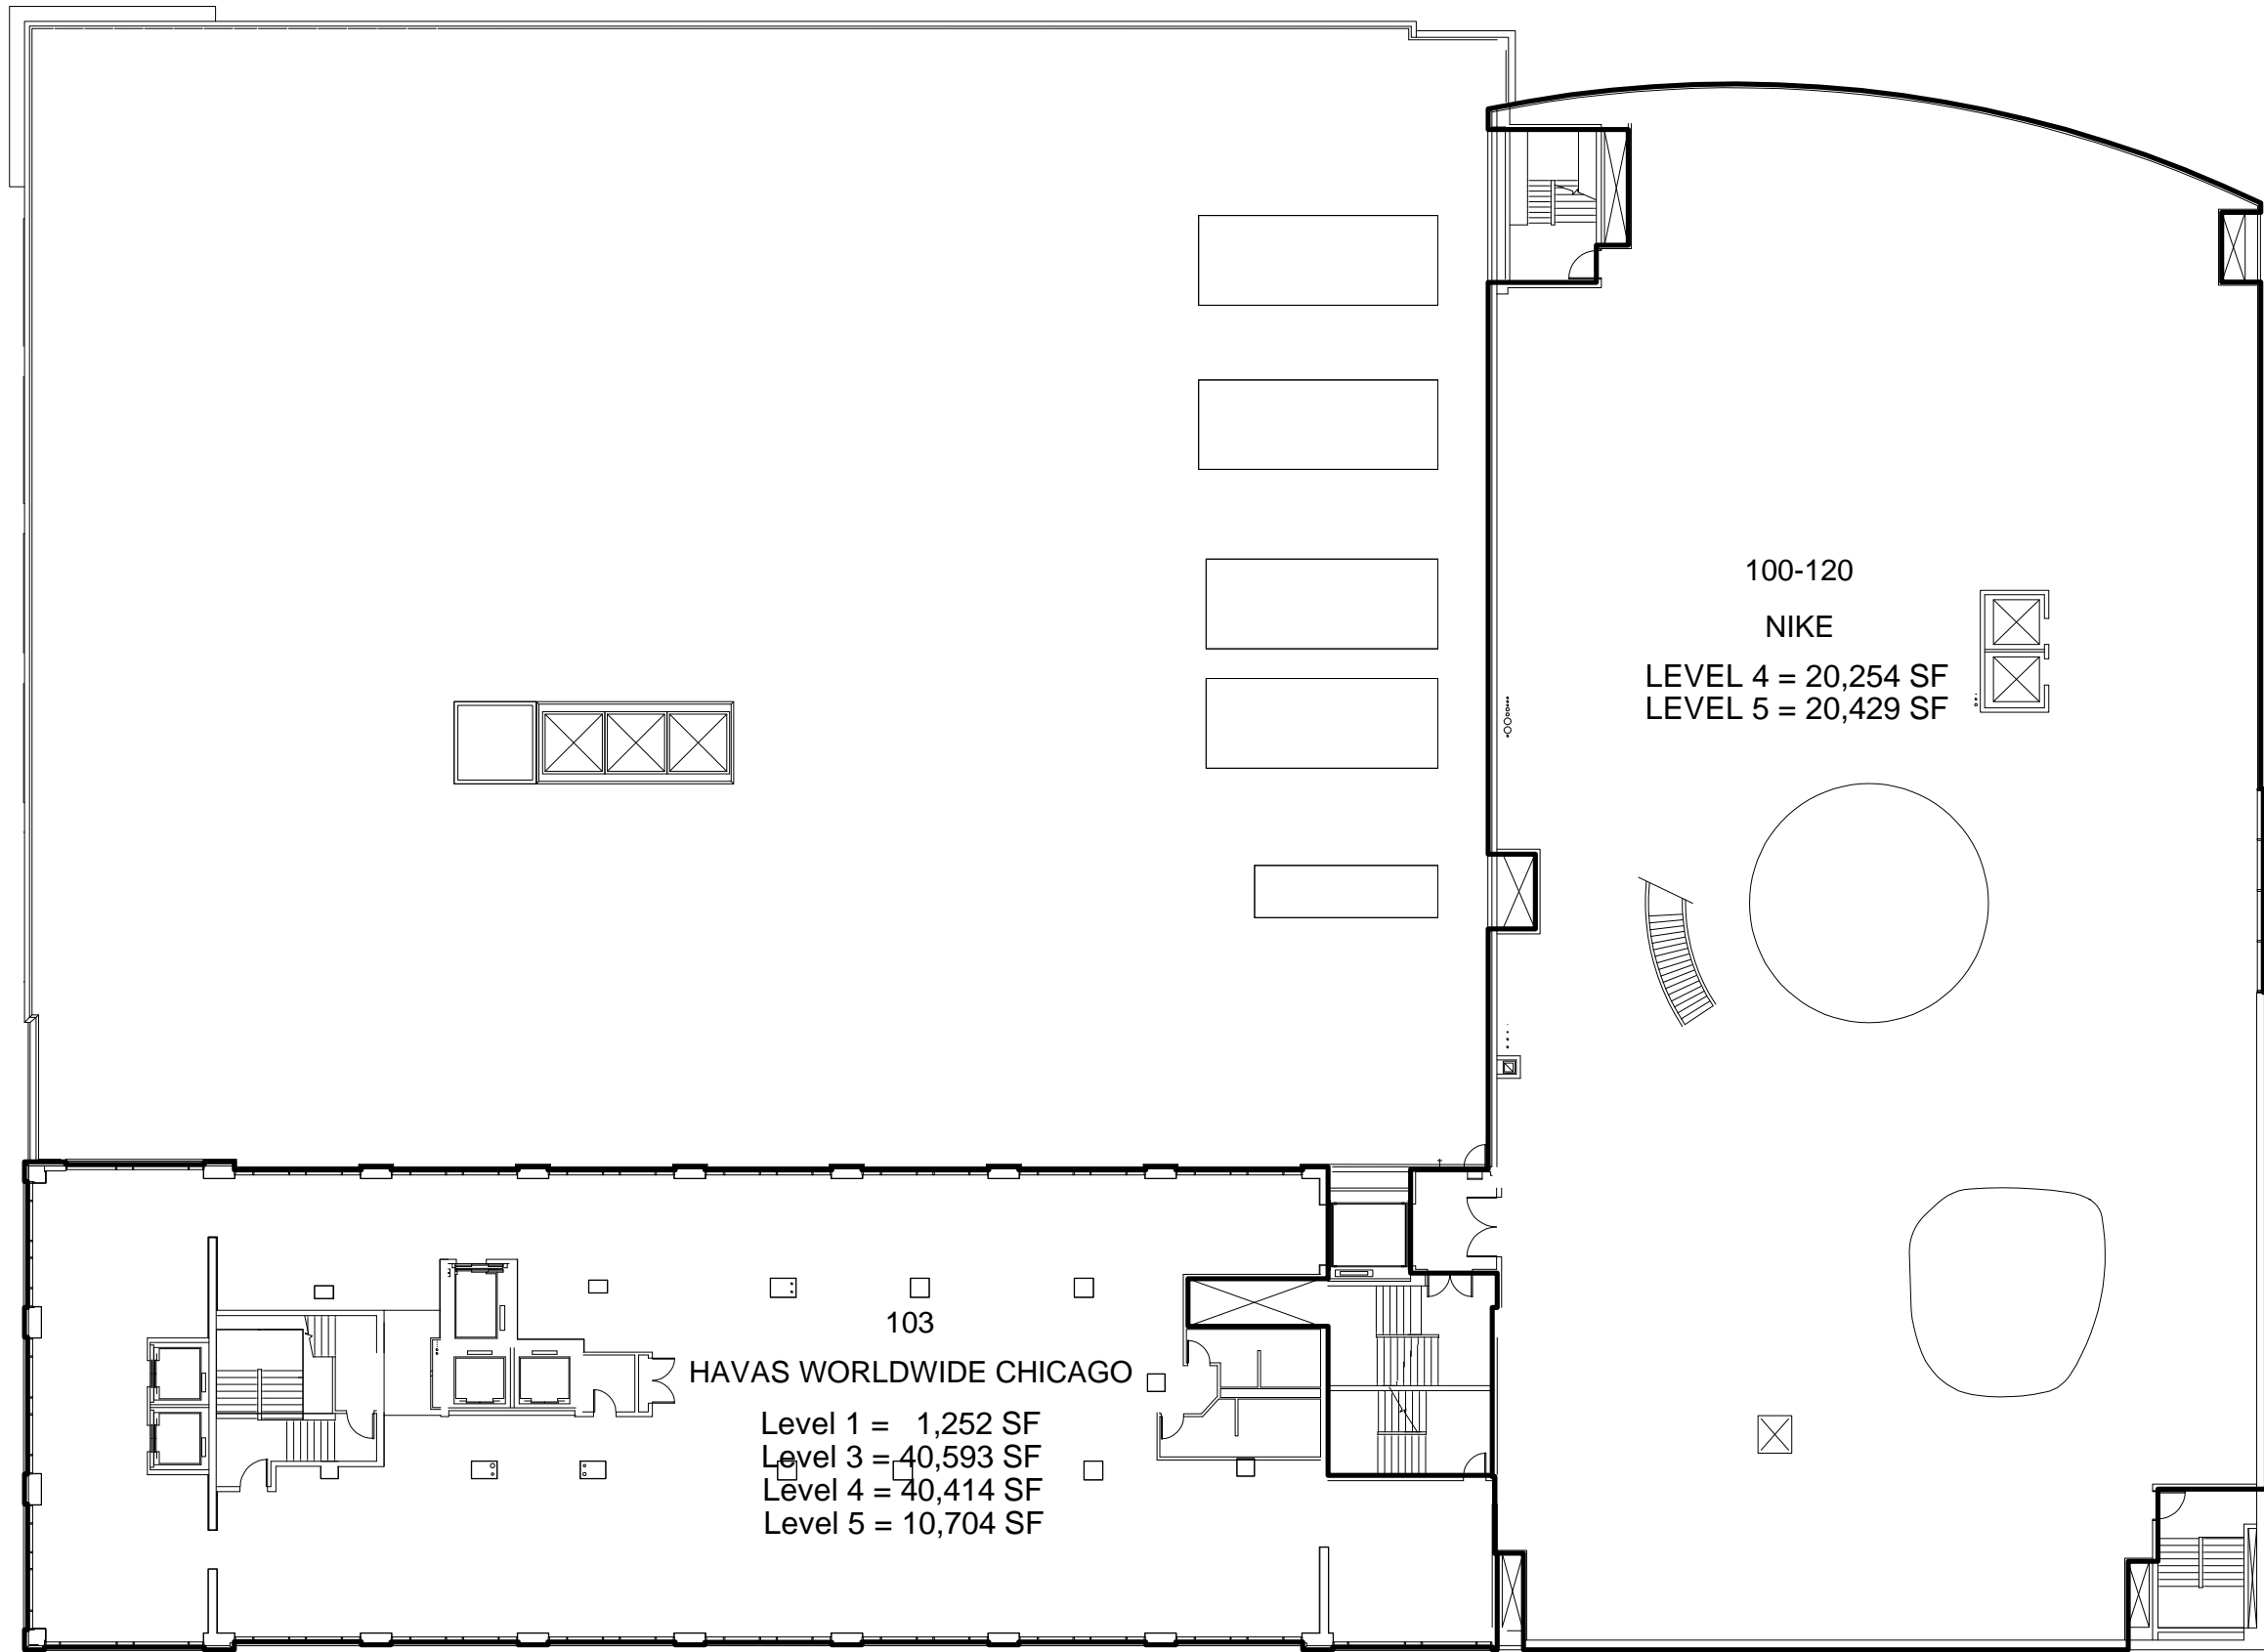

Last Updated:
JUN 16, 2018

visit our web site at
www.macerich.com

**BLOCK 120
FIFTH LEVEL
LEASE PLAN**

NORTH

100-120
NIKE
LEVEL 4 = 20,254 SF
LEVEL 5 = 20,429 SF

103
HAVAS WORLDWIDE CHICAGO
Level 1 = 1,252 SF
Level 3 = 40,593 SF
Level 4 = 40,414 SF
Level 5 = 10,704 SF