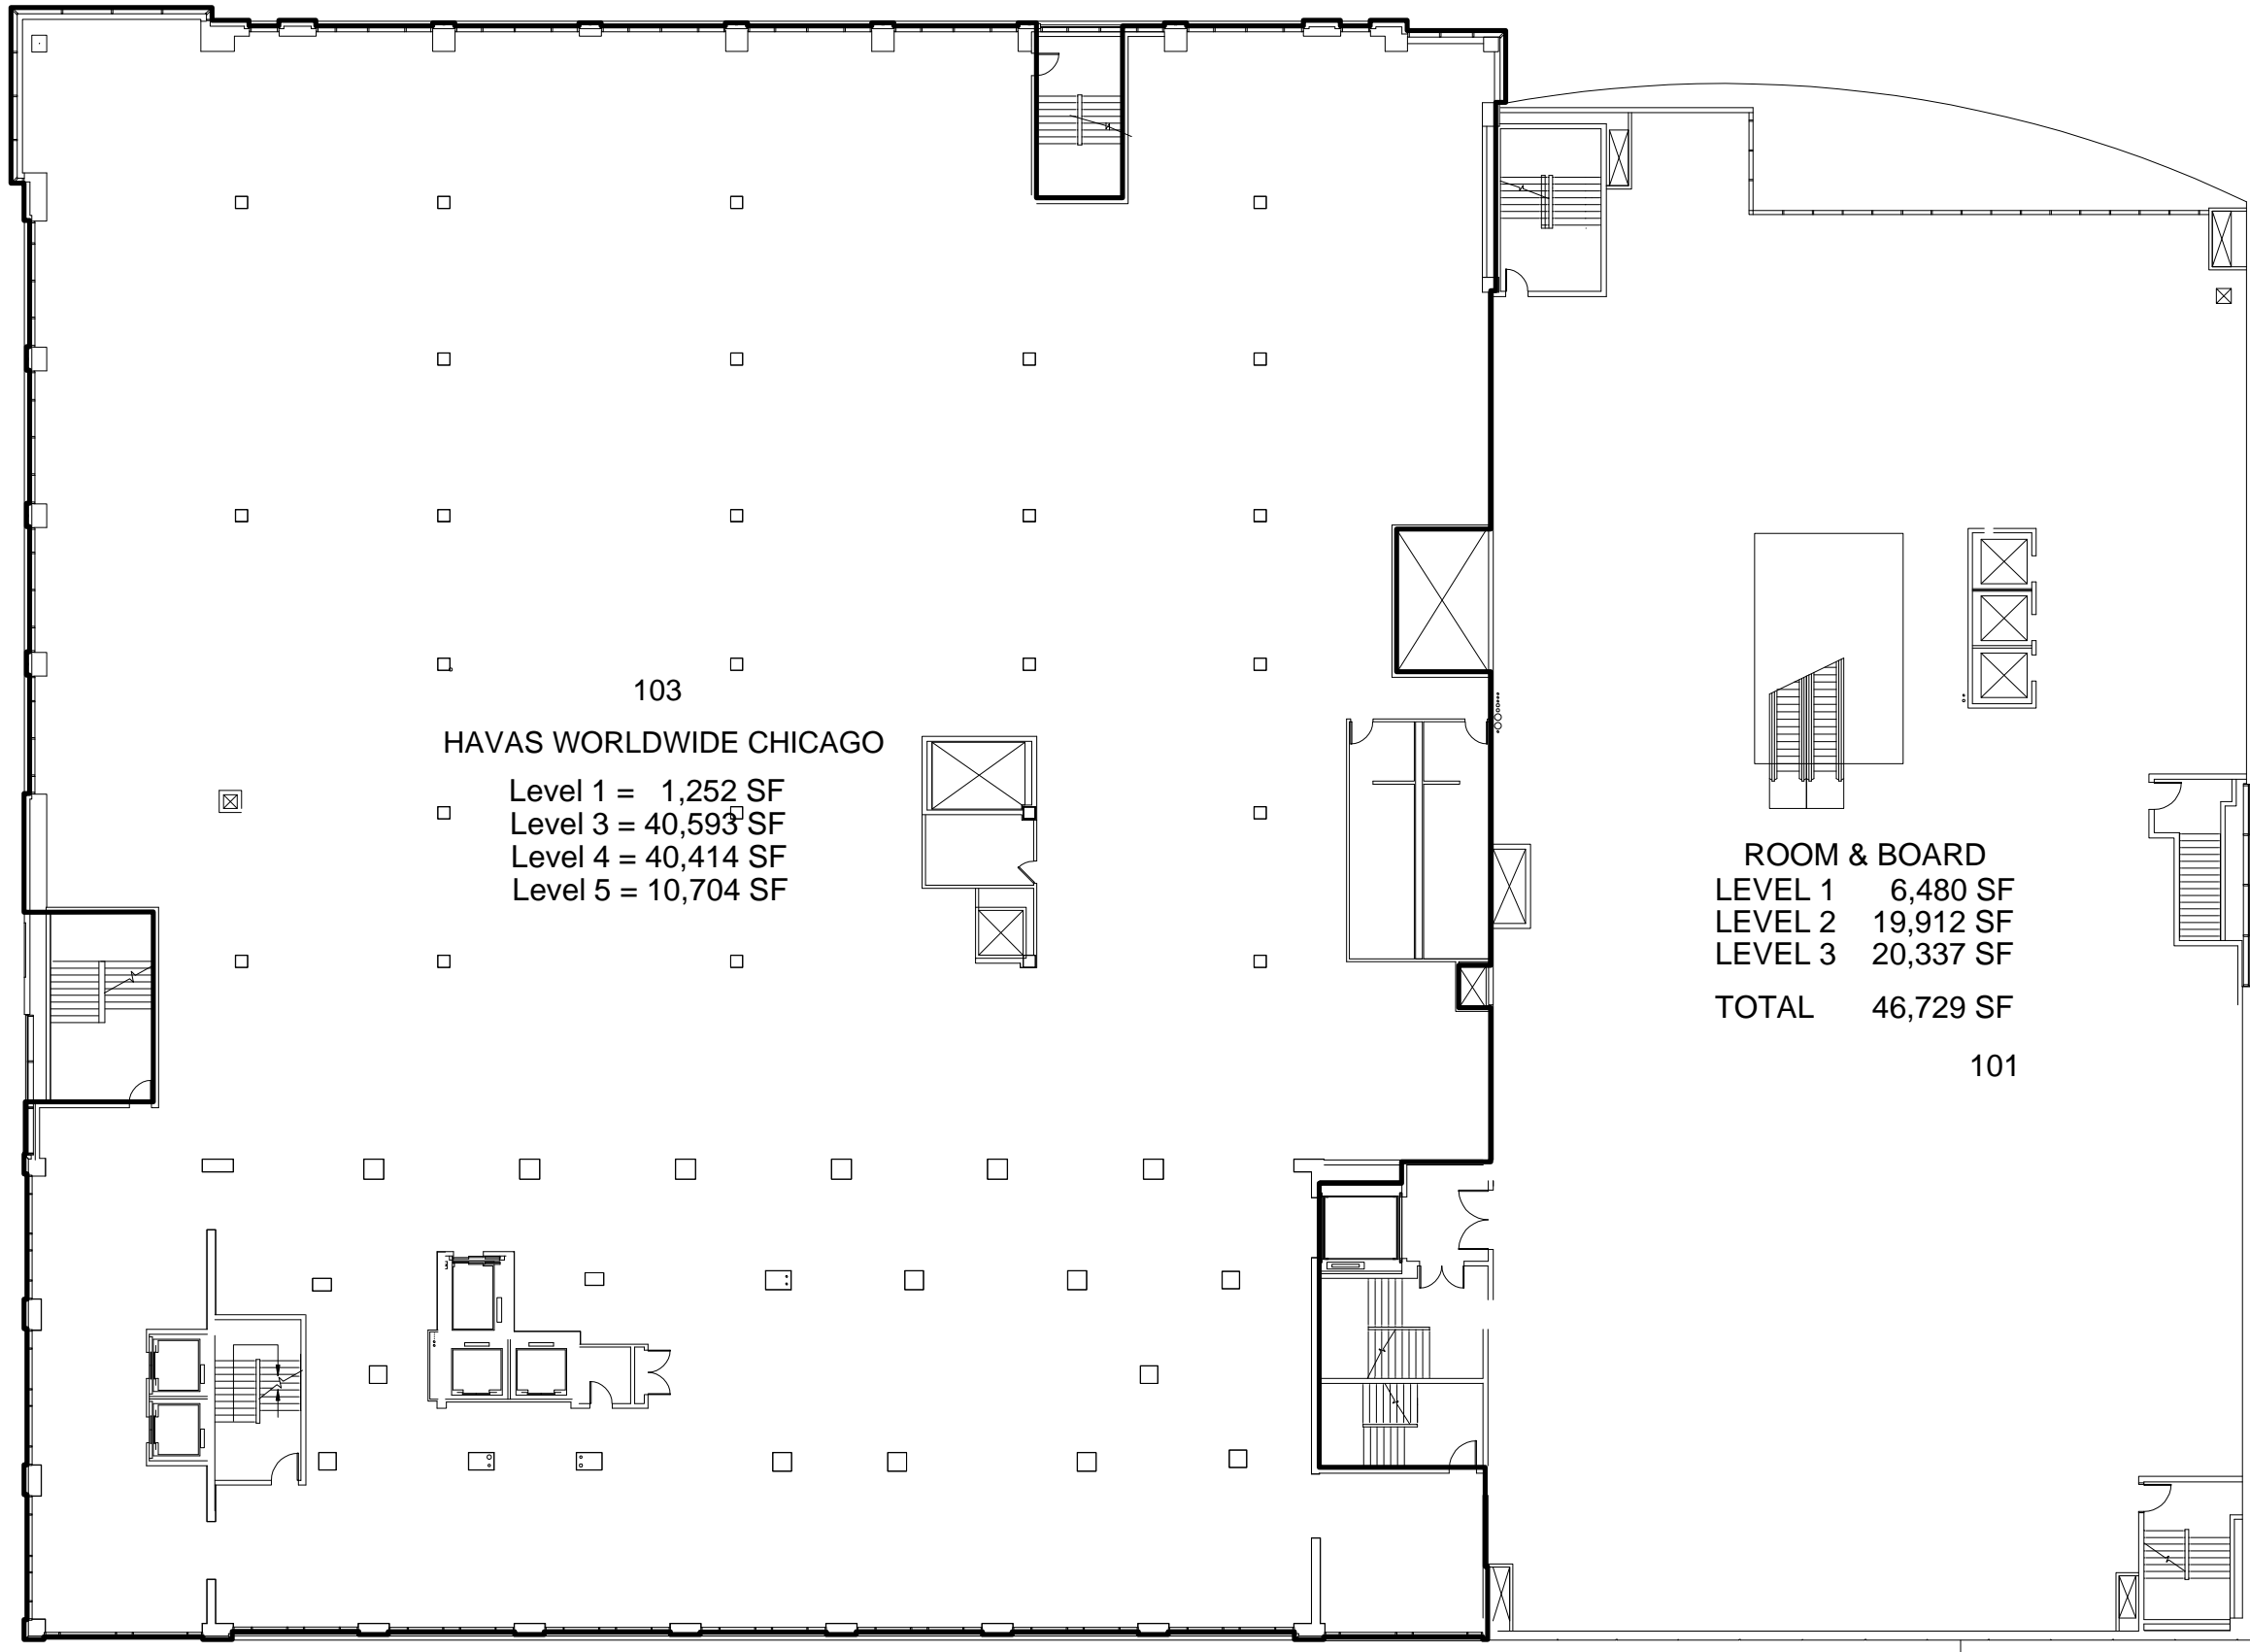

Last Updated:  
JUN 16, 2018

visit our web site at  
[www.macerich.com](http://www.macerich.com)

**BLOCK 120  
THIRD LEVEL  
LEASE PLAN**

NORTH

103  
HAVAS WORLDWIDE CHICAGO  
Level 1 = 1,252 SF  
Level 3 = 40,593 SF  
Level 4 = 40,414 SF  
Level 5 = 10,704 SF

ROOM & BOARD	
LEVEL 1	6,480 SF
LEVEL 2	19,912 SF
LEVEL 3	20,337 SF
<b>TOTAL</b>	<b>46,729 SF</b>
	101