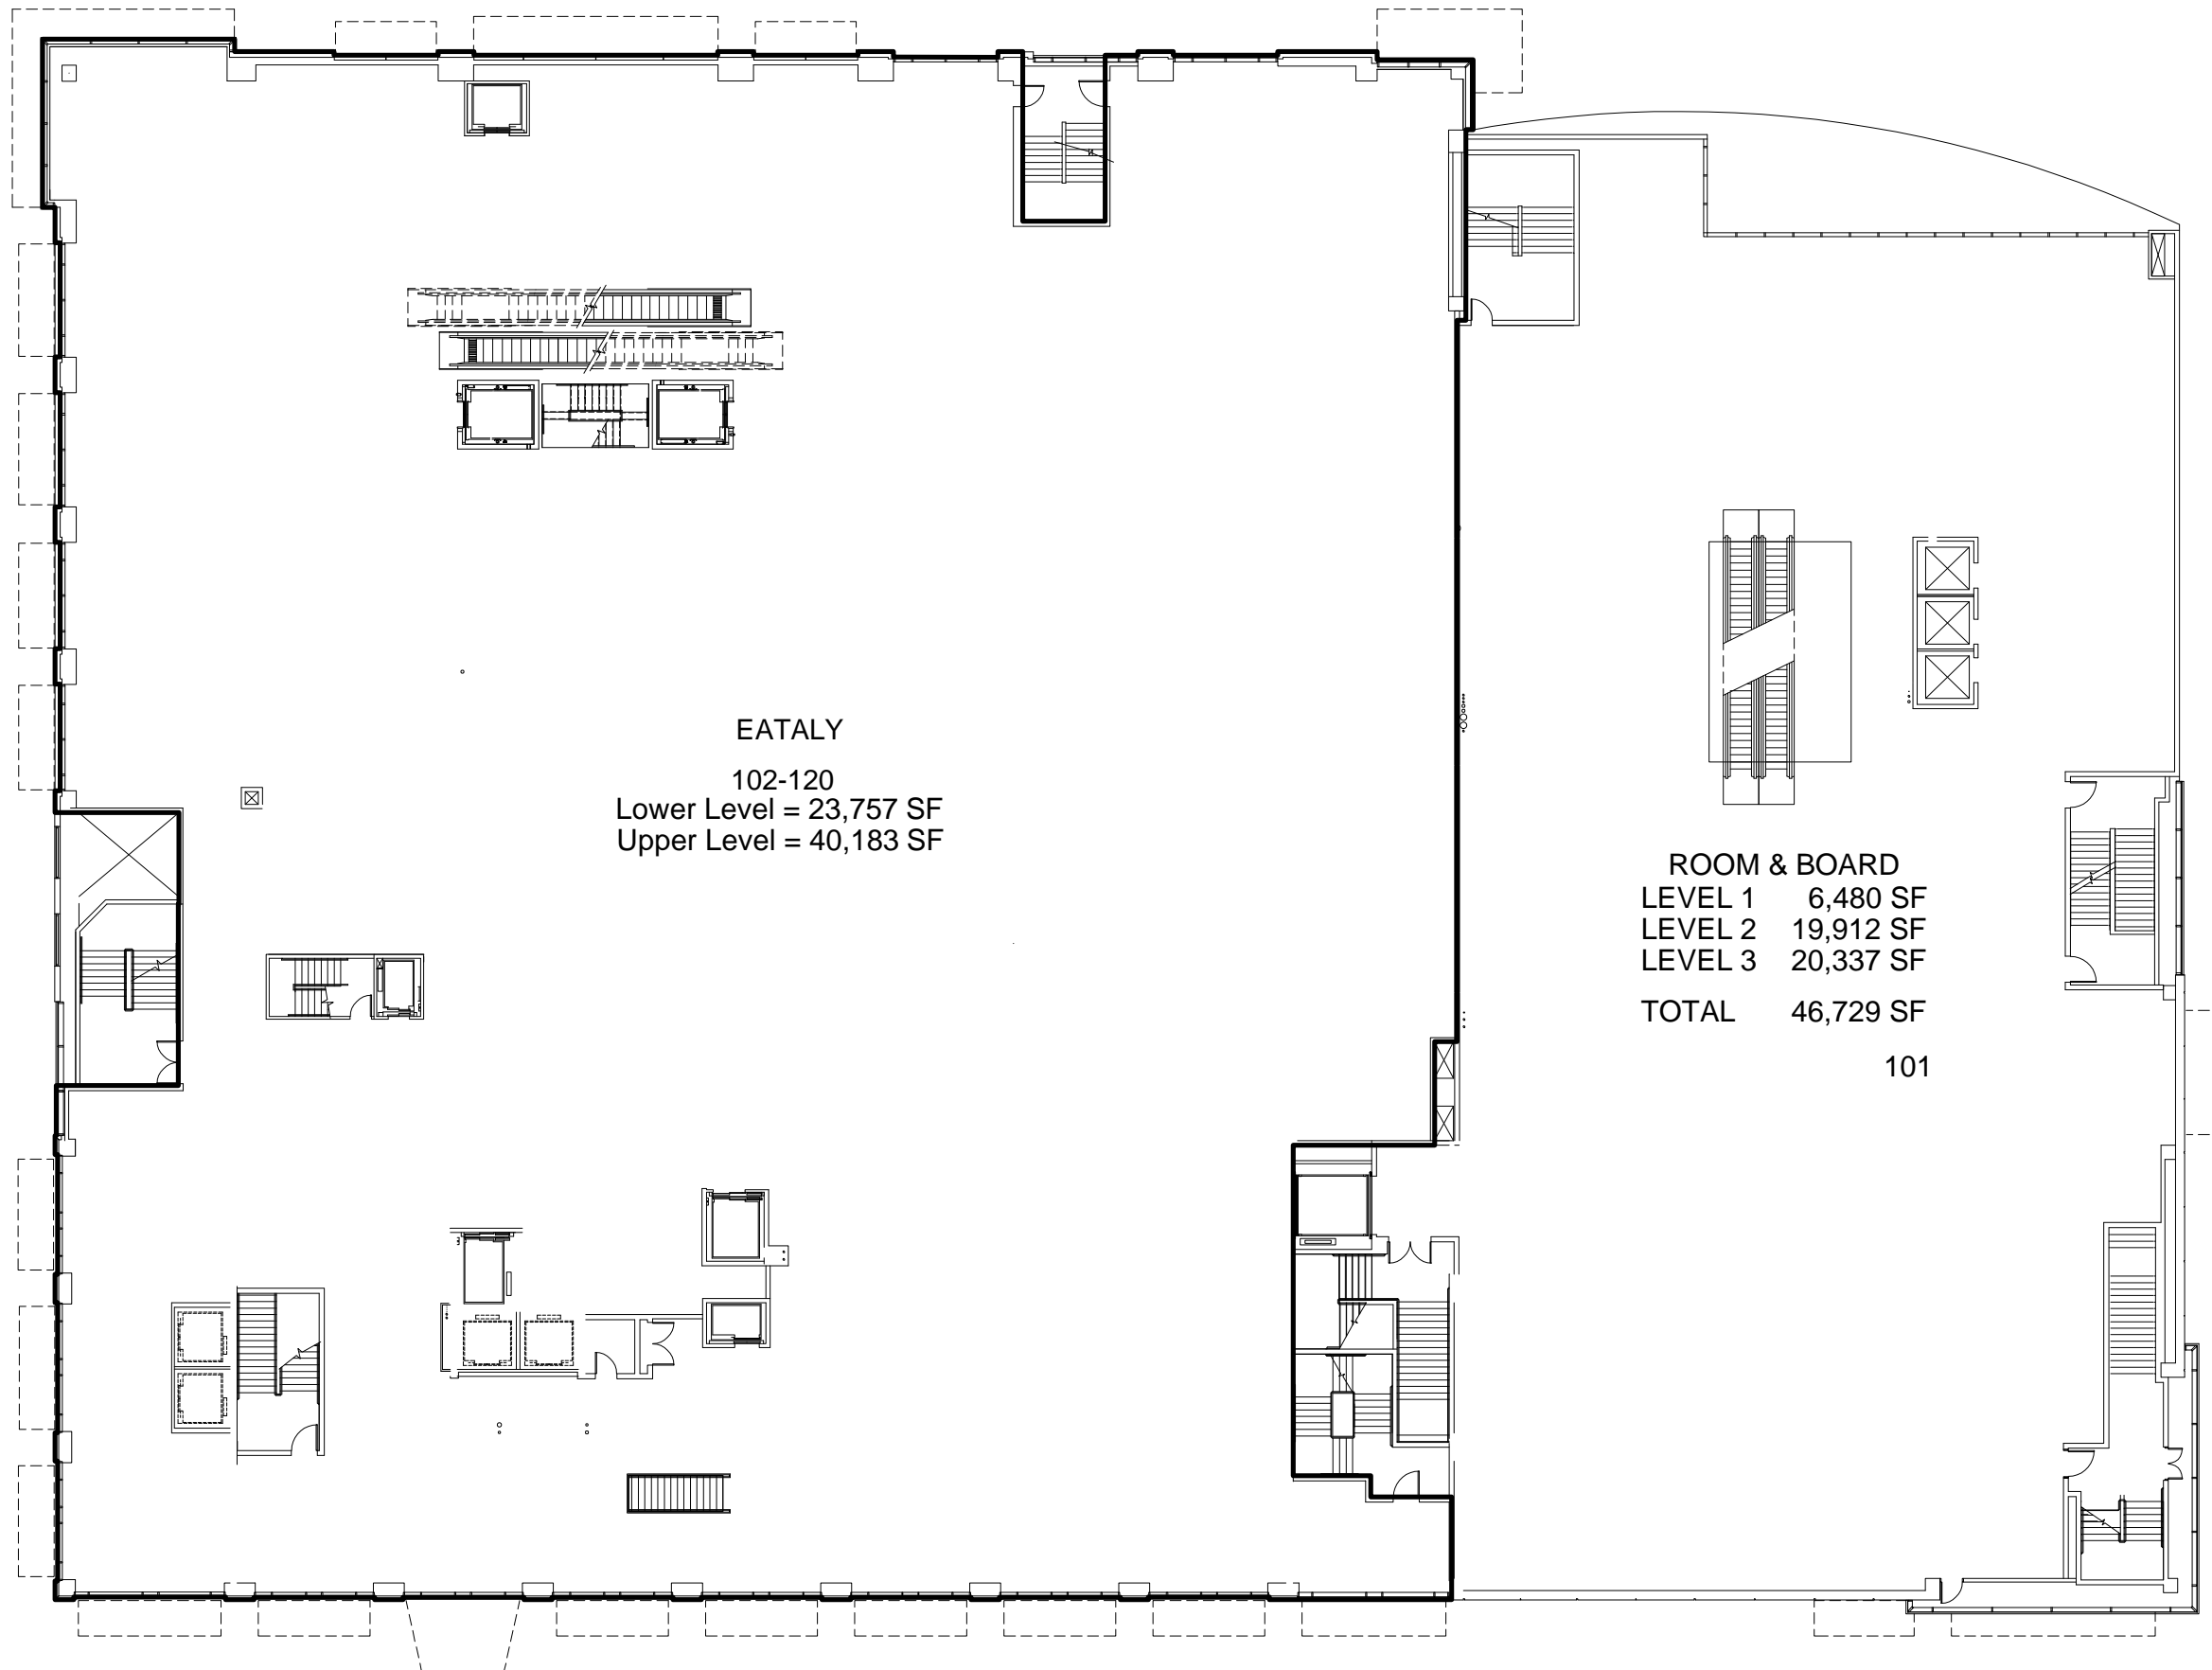

Note:  
 This is a schematic plan only  
 intended to show the general layout  
 of the shopping center or part  
 thereof. This plan is not to be scaled.

Last Updated:  
 JUN 16, 2018

visit our web site at  
[www.macerich.com](http://www.macerich.com)

**BLOCK 120**  
**SECOND LEVEL**  
**LEASE PLAN**

NORTH

**EATALY**  
 102-120  
 Lower Level = 23,757 SF  
 Upper Level = 40,183 SF

**ROOM & BOARD**  
 LEVEL 1 6,480 SF  
 LEVEL 2 19,912 SF  
 LEVEL 3 20,337 SF  
 TOTAL 46,729 SF  
 101