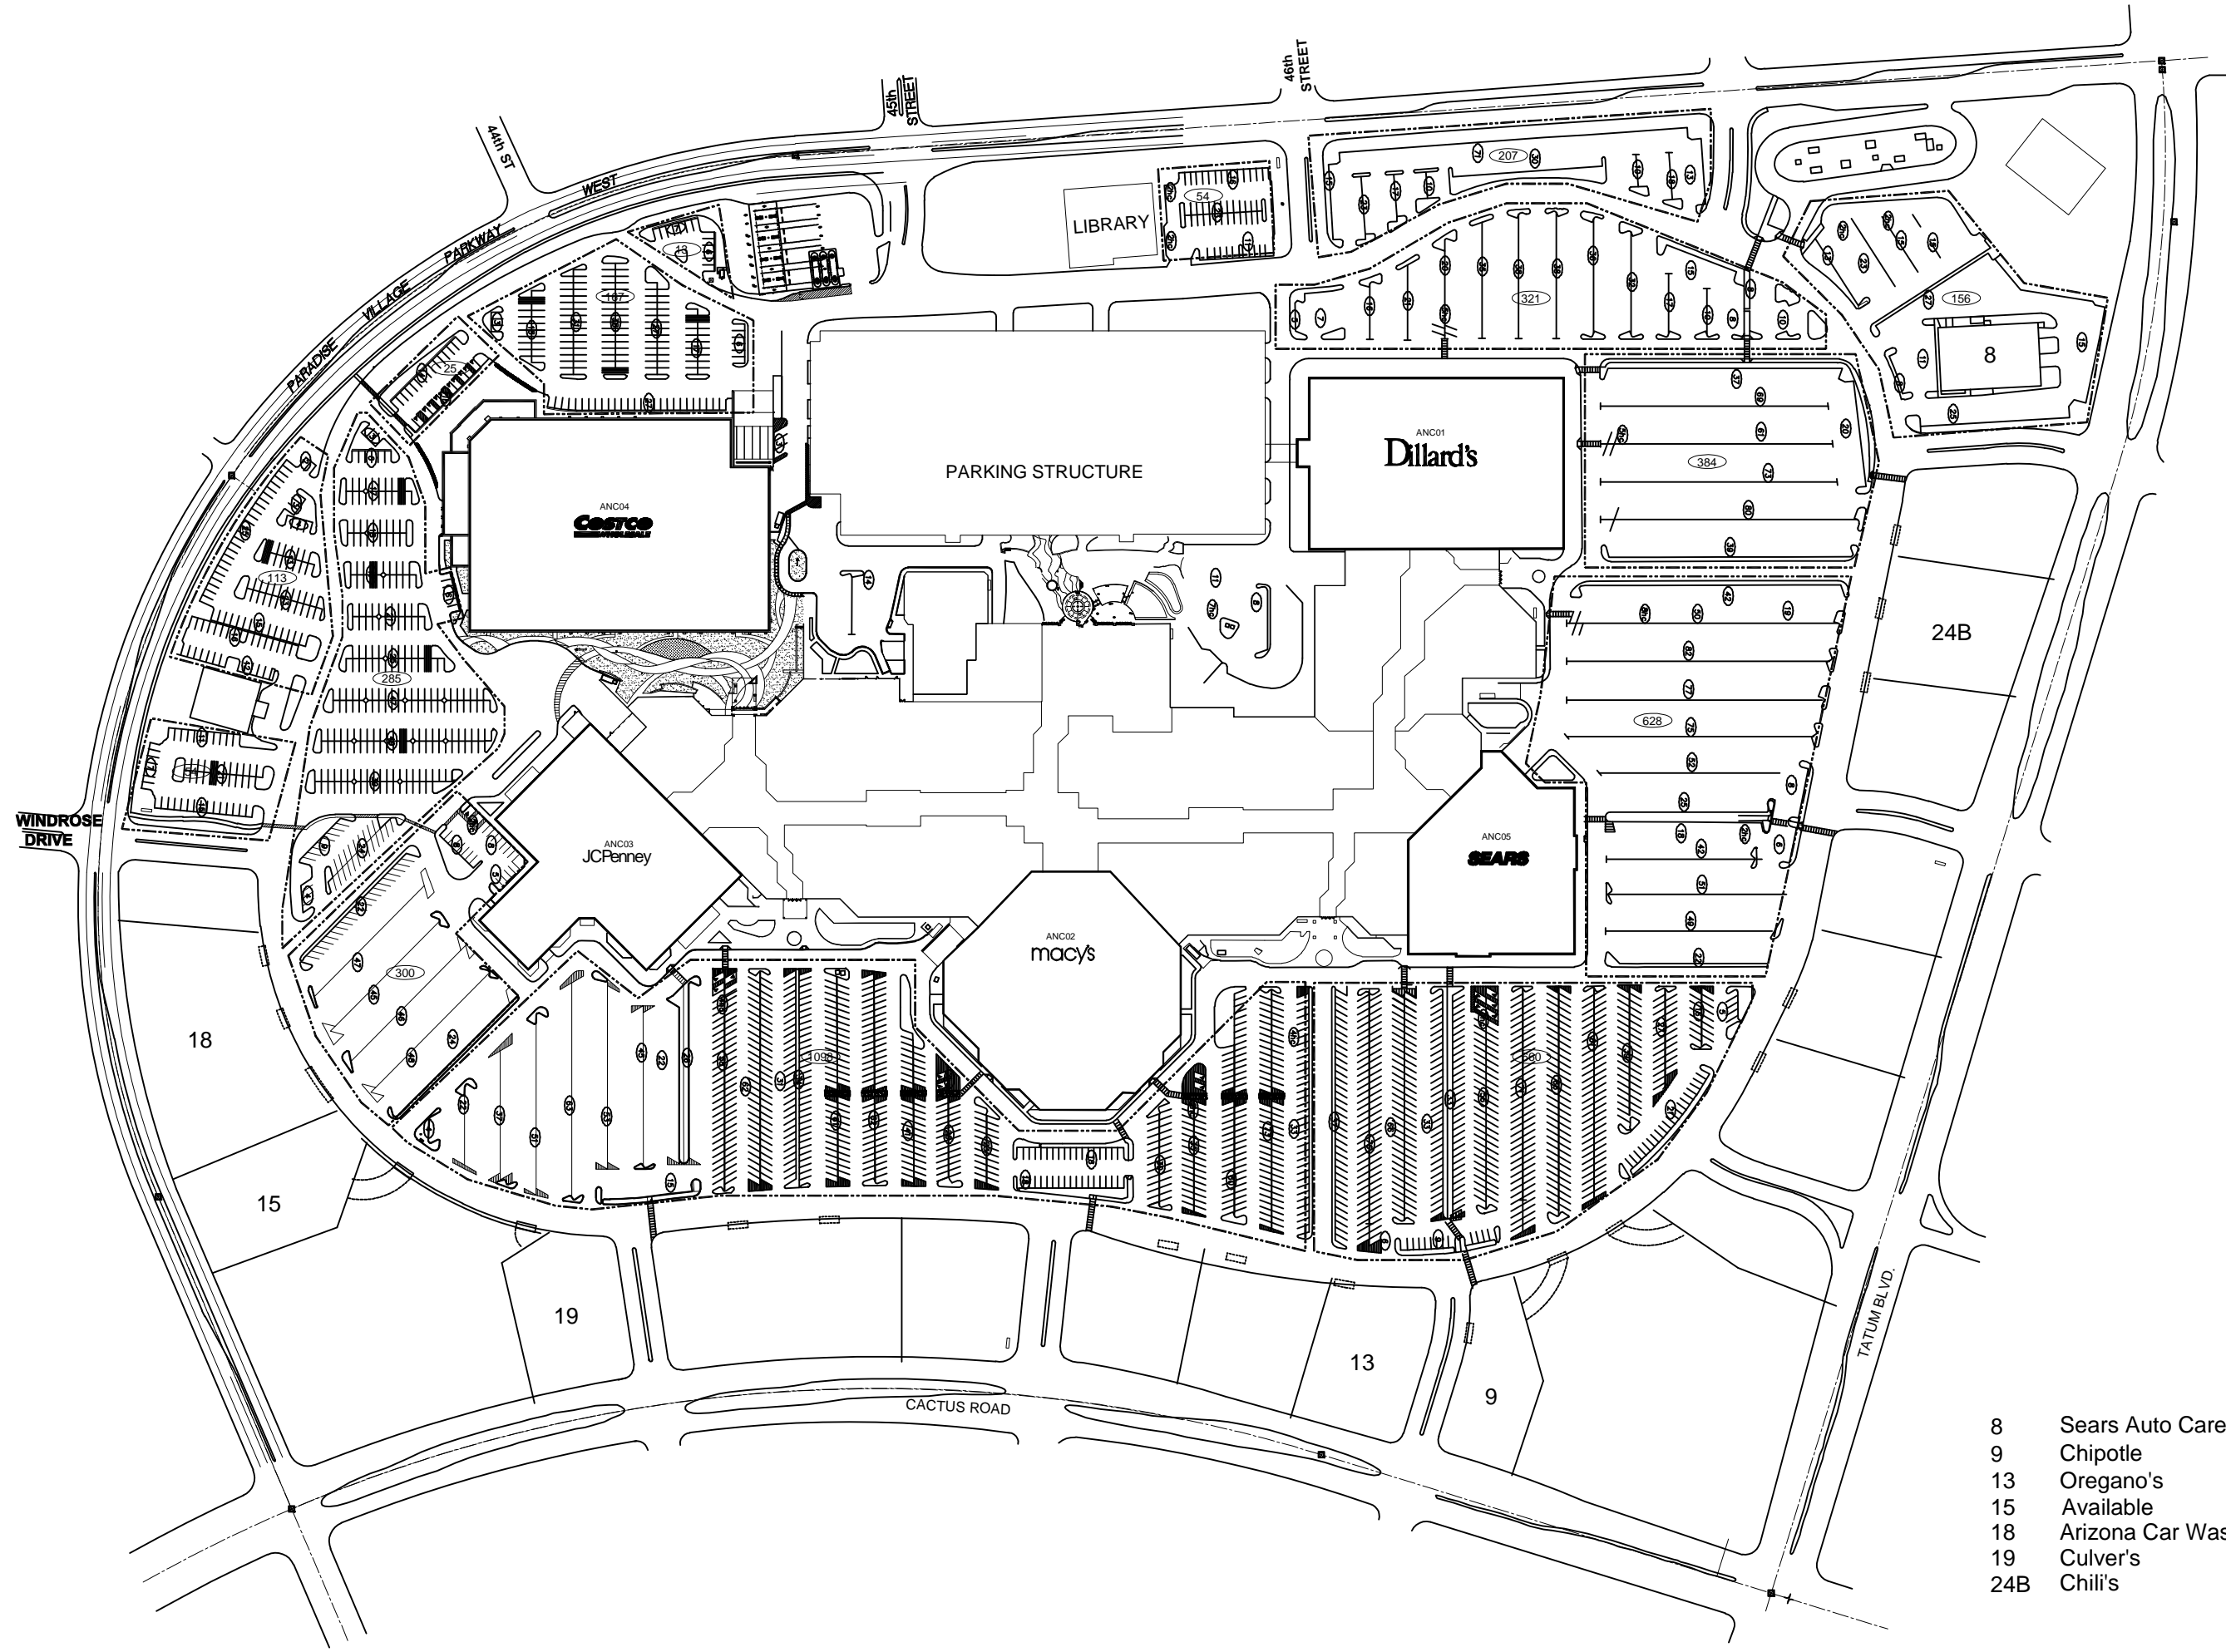

For Restaurant
 Leasing Contact:
 Jessica Janes
 MACERICH
 401 Wilshire Blvd.
 Santa Monica, CA 90401
 Phone: (424) 229-3542

Note:
 This is a schematic plan only
 intended to show the general layout
 of the shopping center or part
 thereof. This plan is not to be scaled.

Last Updated:
 APR 24, 2018

visit our web site at
www.macerich.com

SITE PLAN

- 8 Sears Auto Care
- 9 Chipotle
- 13 Oregano's
- 15 Available
- 18 Arizona Car Wash Co.
- 19 Culver's
- 24B Chili's