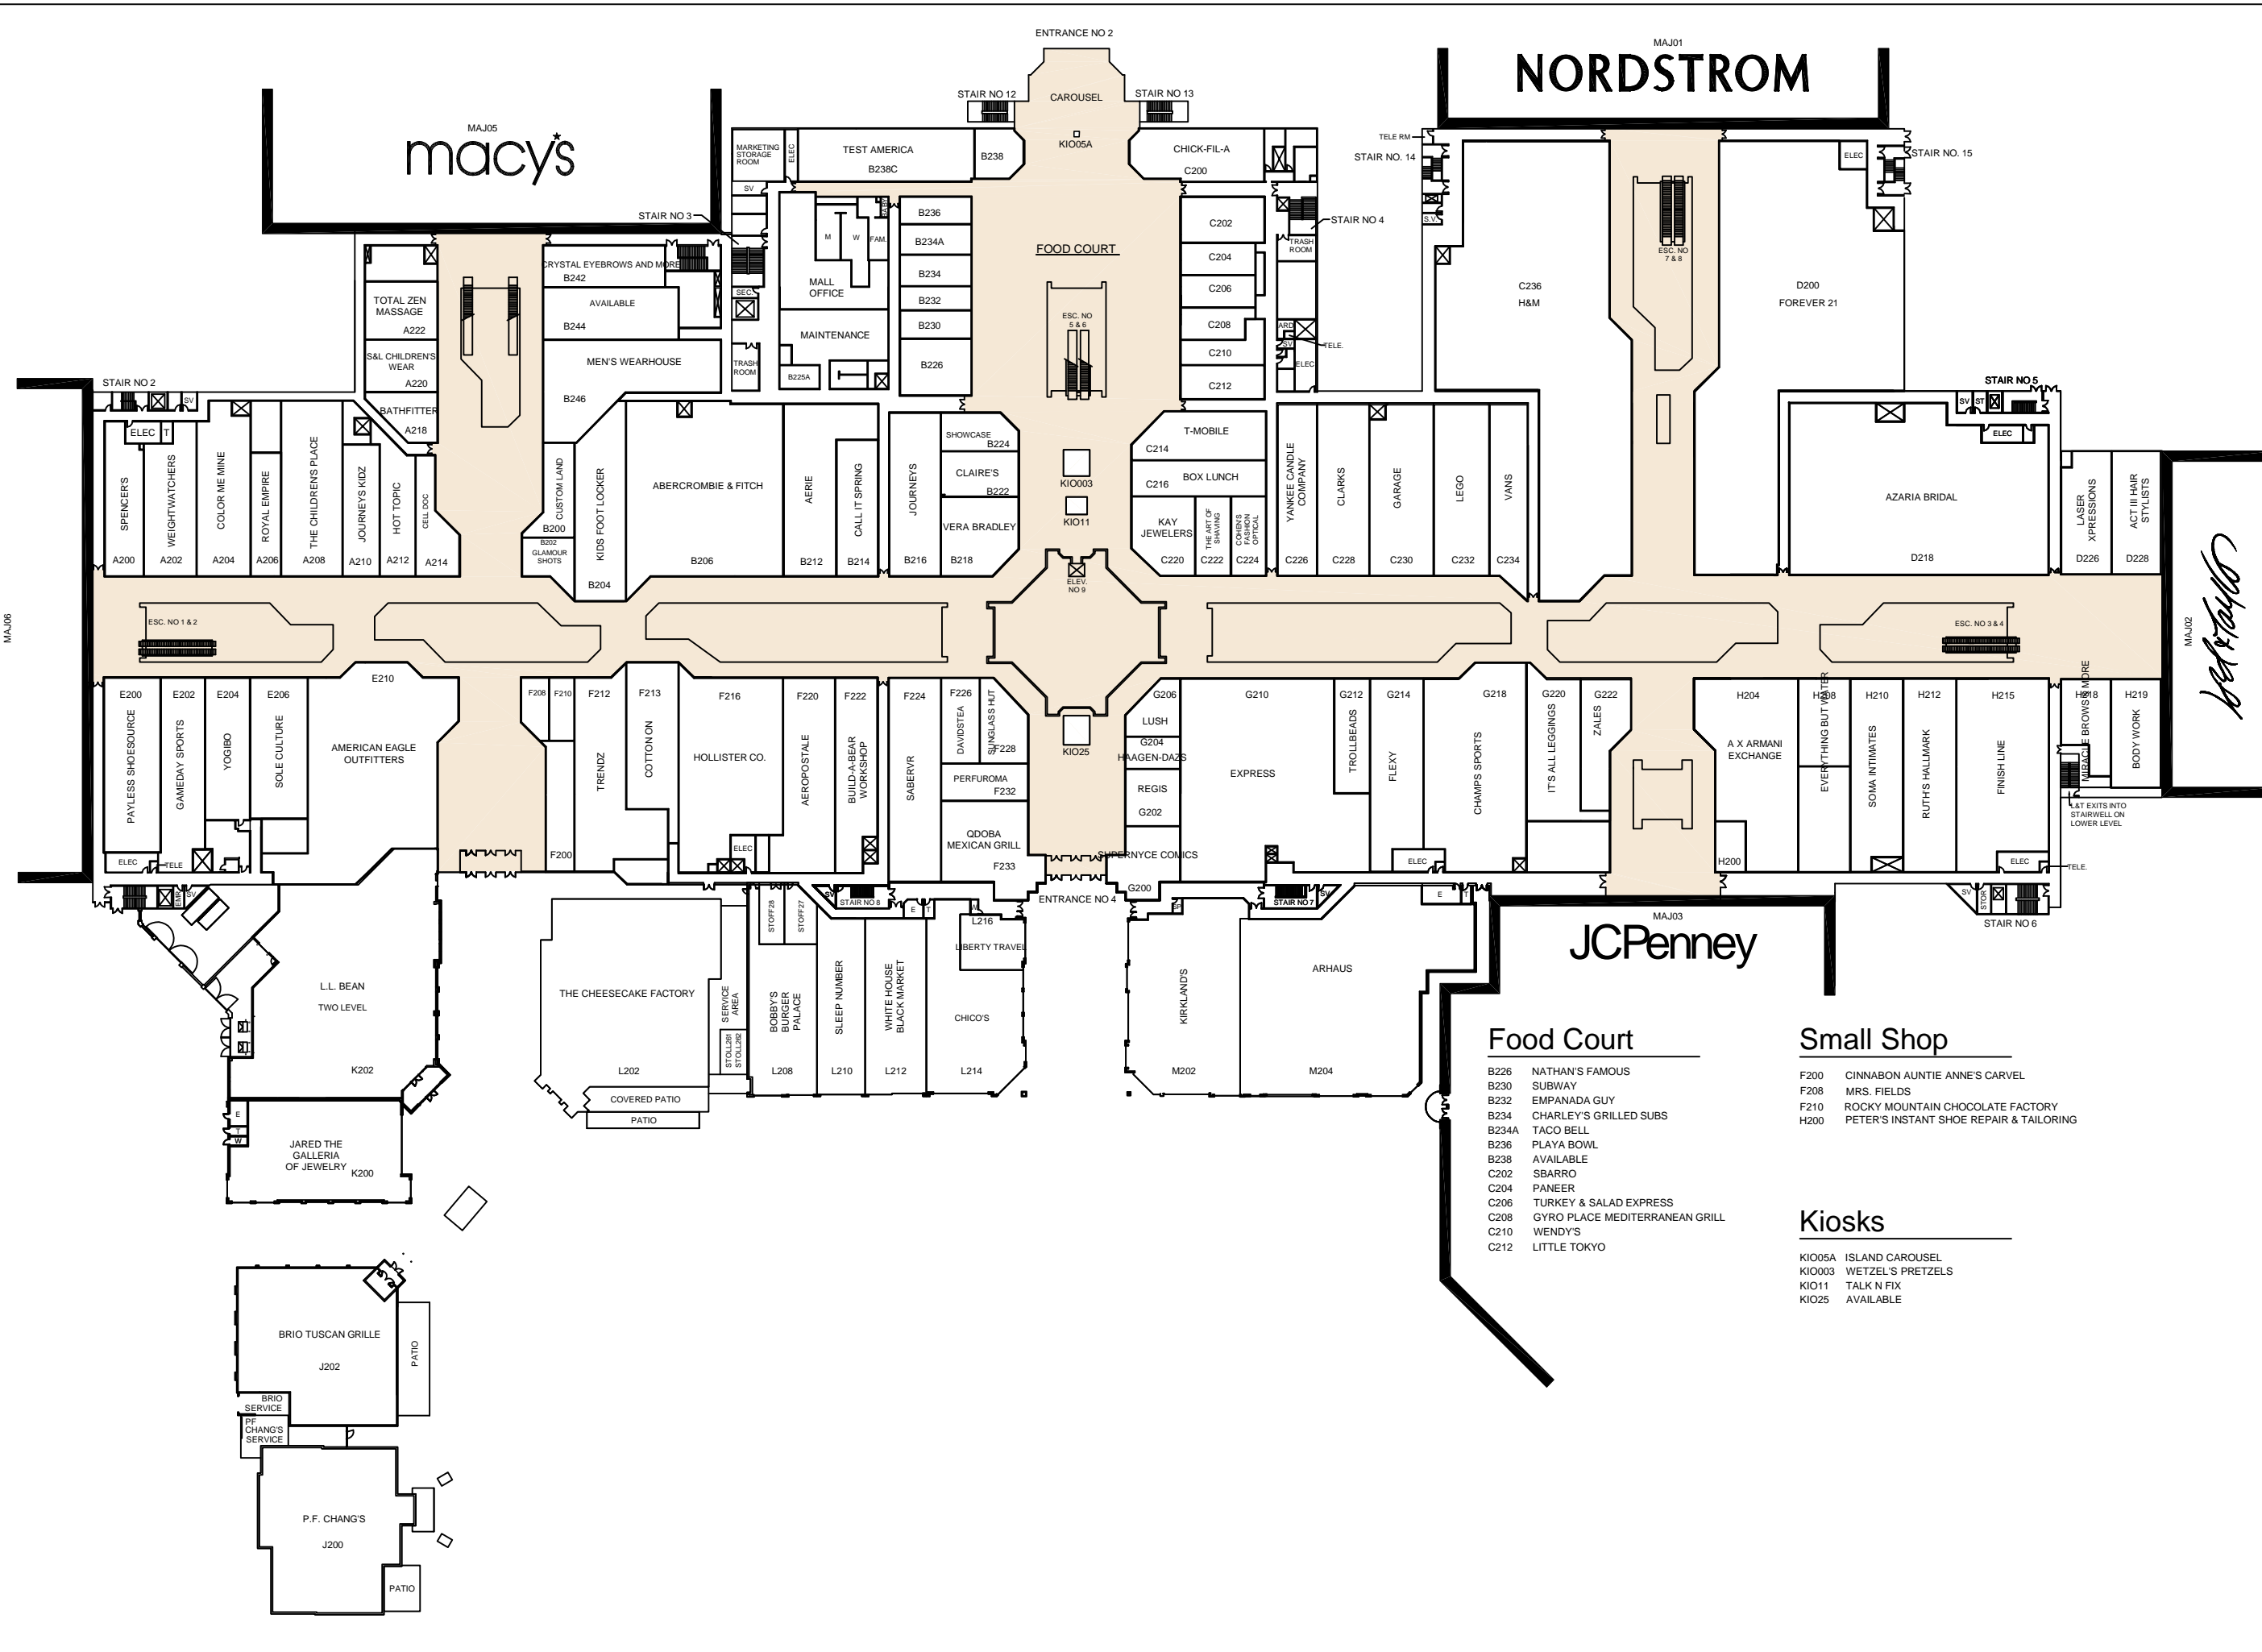

Food Court

- B226 NATHAN'S FAMOUS
- B230 SUBWAY
- B232 EMPANADA GUY
- B234 CHARLEY'S GRILLED SUBS
- B234A TACO BELL
- B236 PLAYA BOWL
- B238 AVAILABLE
- C202 SBARRO
- C204 PANEER
- C206 TURKEY & SALAD EXPRESS
- C208 GYRO PLACE MEDITERRANEAN GRILL
- C210 WENDY'S
- C212 LITTLE TOKYO

Small Shop

- F200 CINNABON AUNTIE ANNE'S CARVEL
- F208 MRS. FIELDS
- F210 ROCKY MOUNTAIN CHOCOLATE FACTORY
- H200 PETER'S INSTANT SHOE REPAIR & TAILORING

Kiosks

- KIO05A ISLAND CAROUSEL
- KIO003 WETZEL'S PRETZELS
- KIO11 TALK N FIX
- KIO25 AVAILABLE

Note:
 This is a schematic plan only
 intended to show the general layout
 of the shopping center or part
 thereof. This plan is not to be scaled.

Last Updated:
 OCT 24, 2018

MACERICH®
 visit our web site at
www.macerich.com