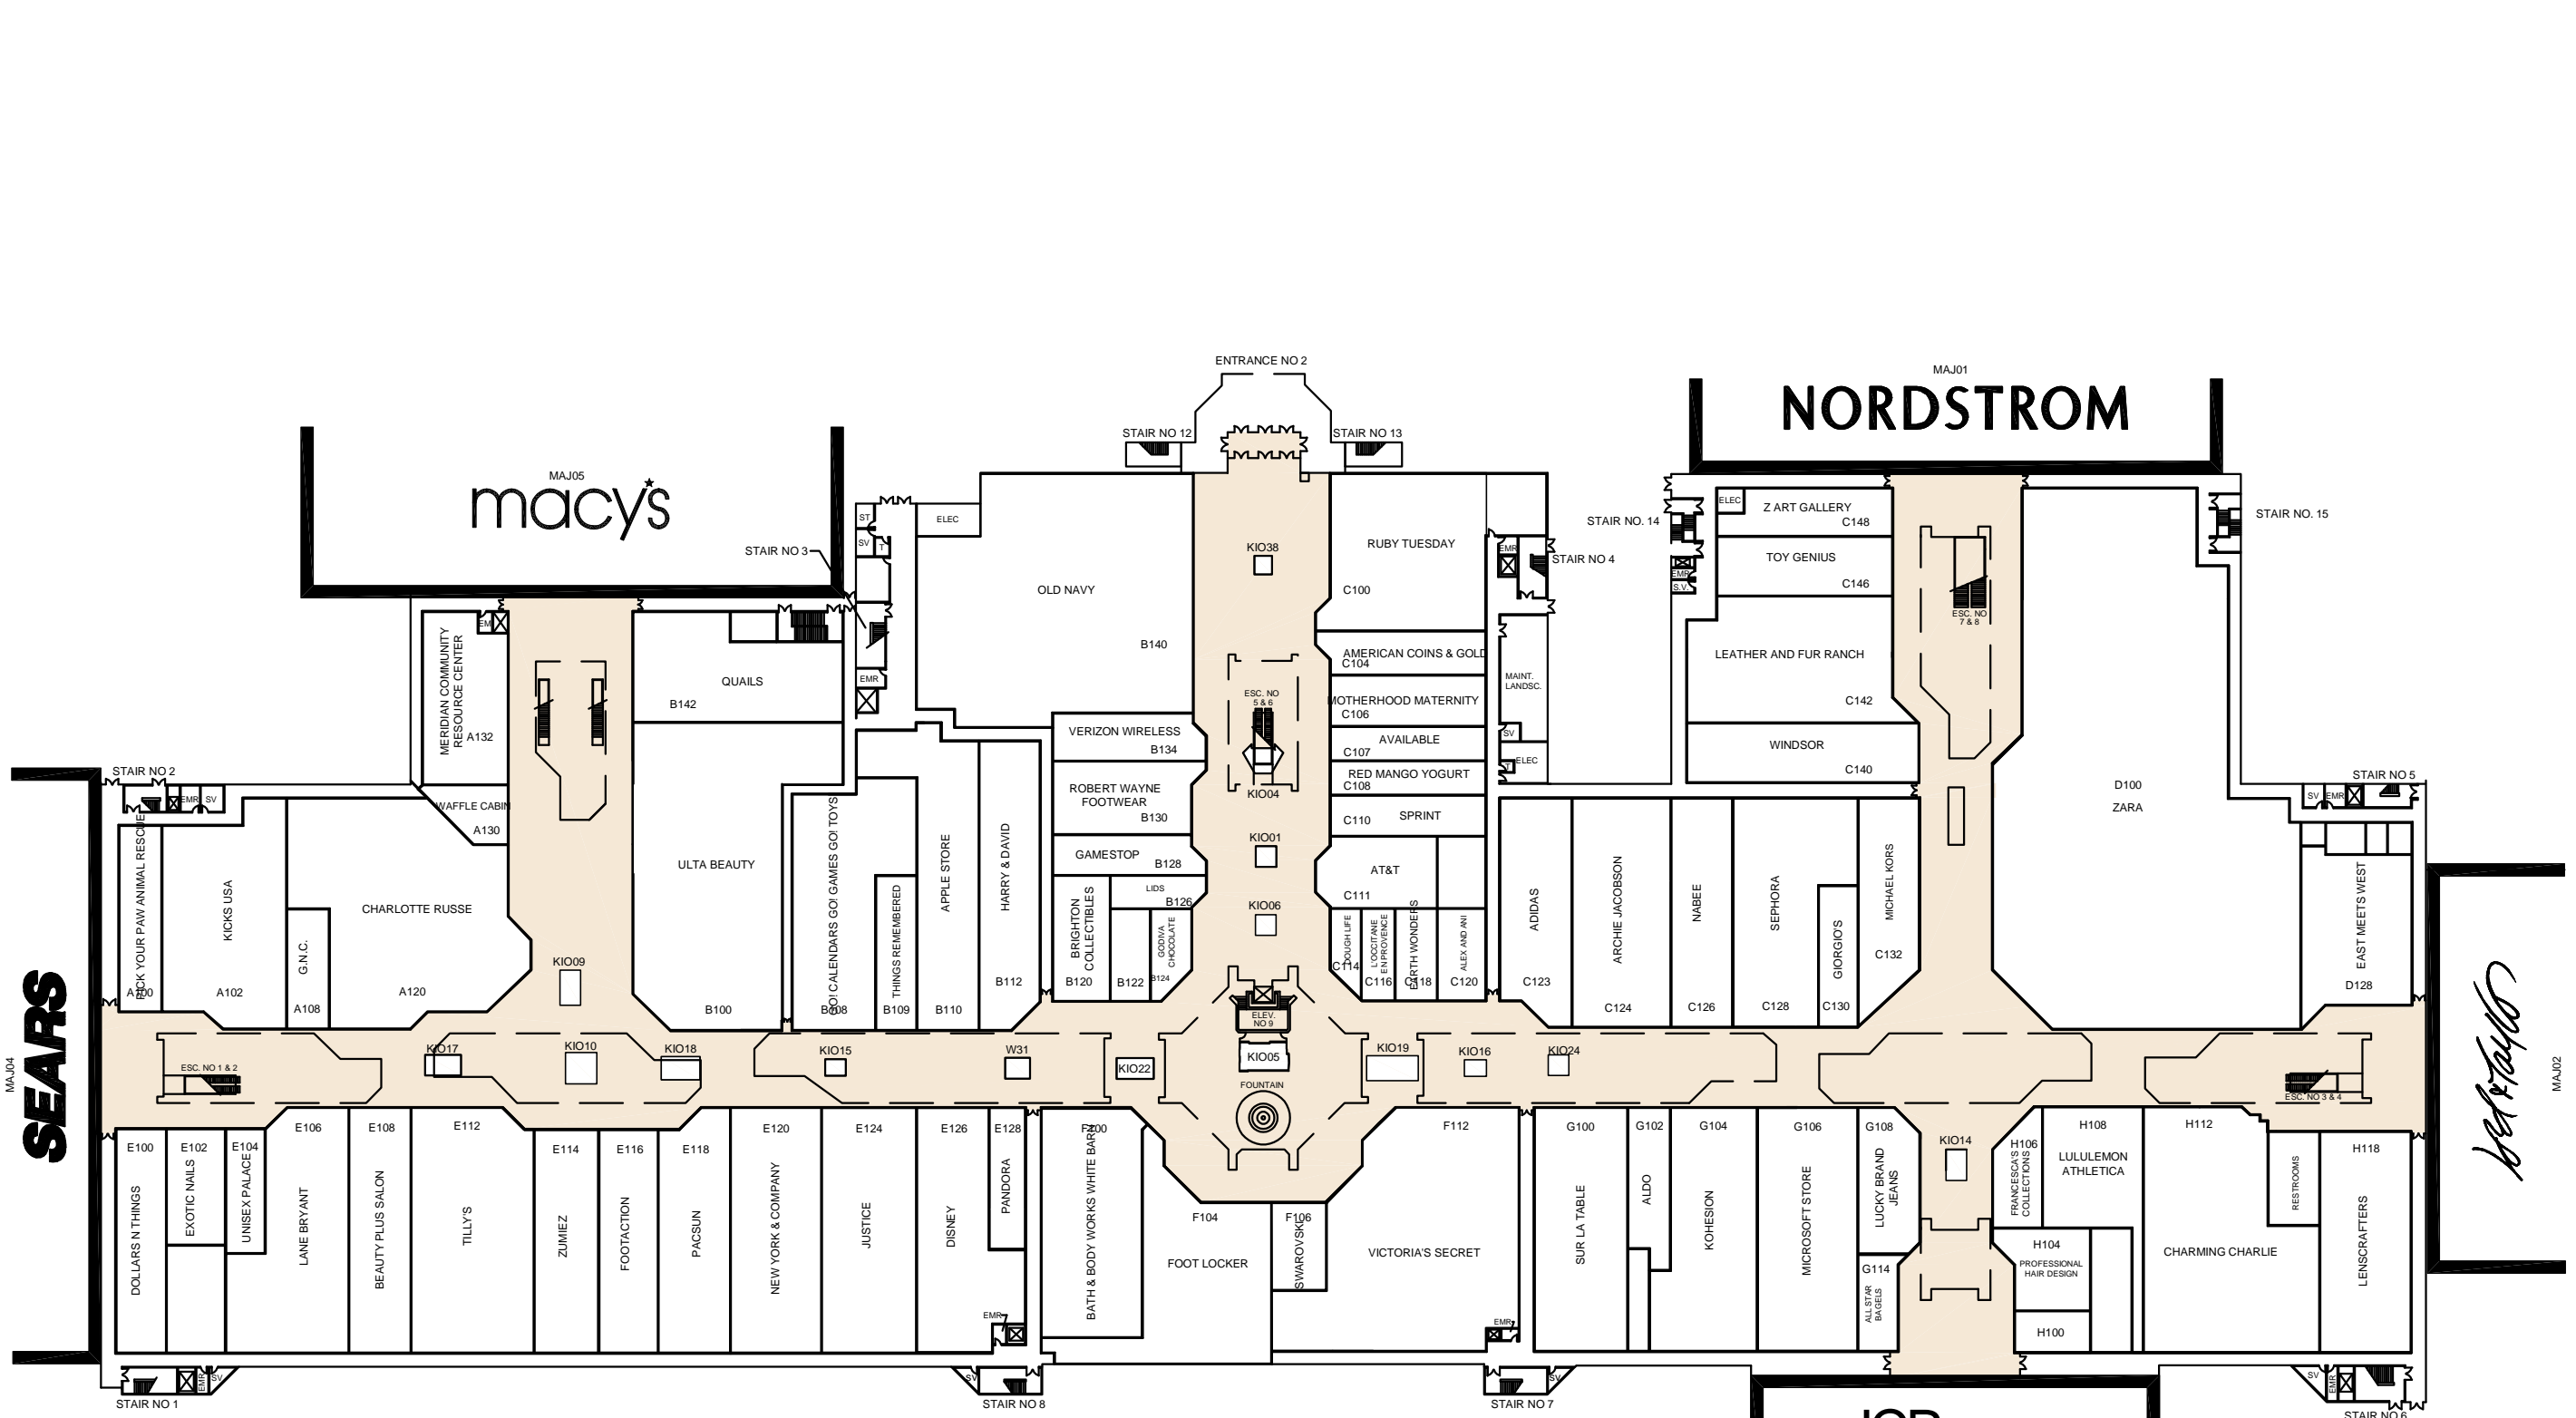

Note:
 This is a schematic plan only
 intended to show the general layout
 of the shopping center or part
 thereof. This plan is not to be scaled.

Last Updated:
 NOV 07, 2018

MACERICH[®]
 visit our web site at
www.macerich.com

**FIRST LEVEL
 LEASE PLAN**

Kiosk

- KIO01 STREET TALK
- KIO04 STREET CORNER
- KIO05 STARBUCKS COFFEE -W
- KIO06 PIERCING PAGODA
- KIO09 WATCH AND JEWELRY DR.
- KIO10 GLORIA JEAN'S COFFEES -W
- KIO14 PIERCING PAGODA
- KIO15 STREET TALK
- KIO16 AVAILABLE
- KIO17 DOC POPCORN
- KIO18 PLANET OF THE CREPES
- KIO19 AMAZON
- KIO22 INVICTA WATCHES
- KIO24 ZAGG INVISIBLESHIELD
- KIO38 AUNTIEANNE'S
- W31 33 BELOW