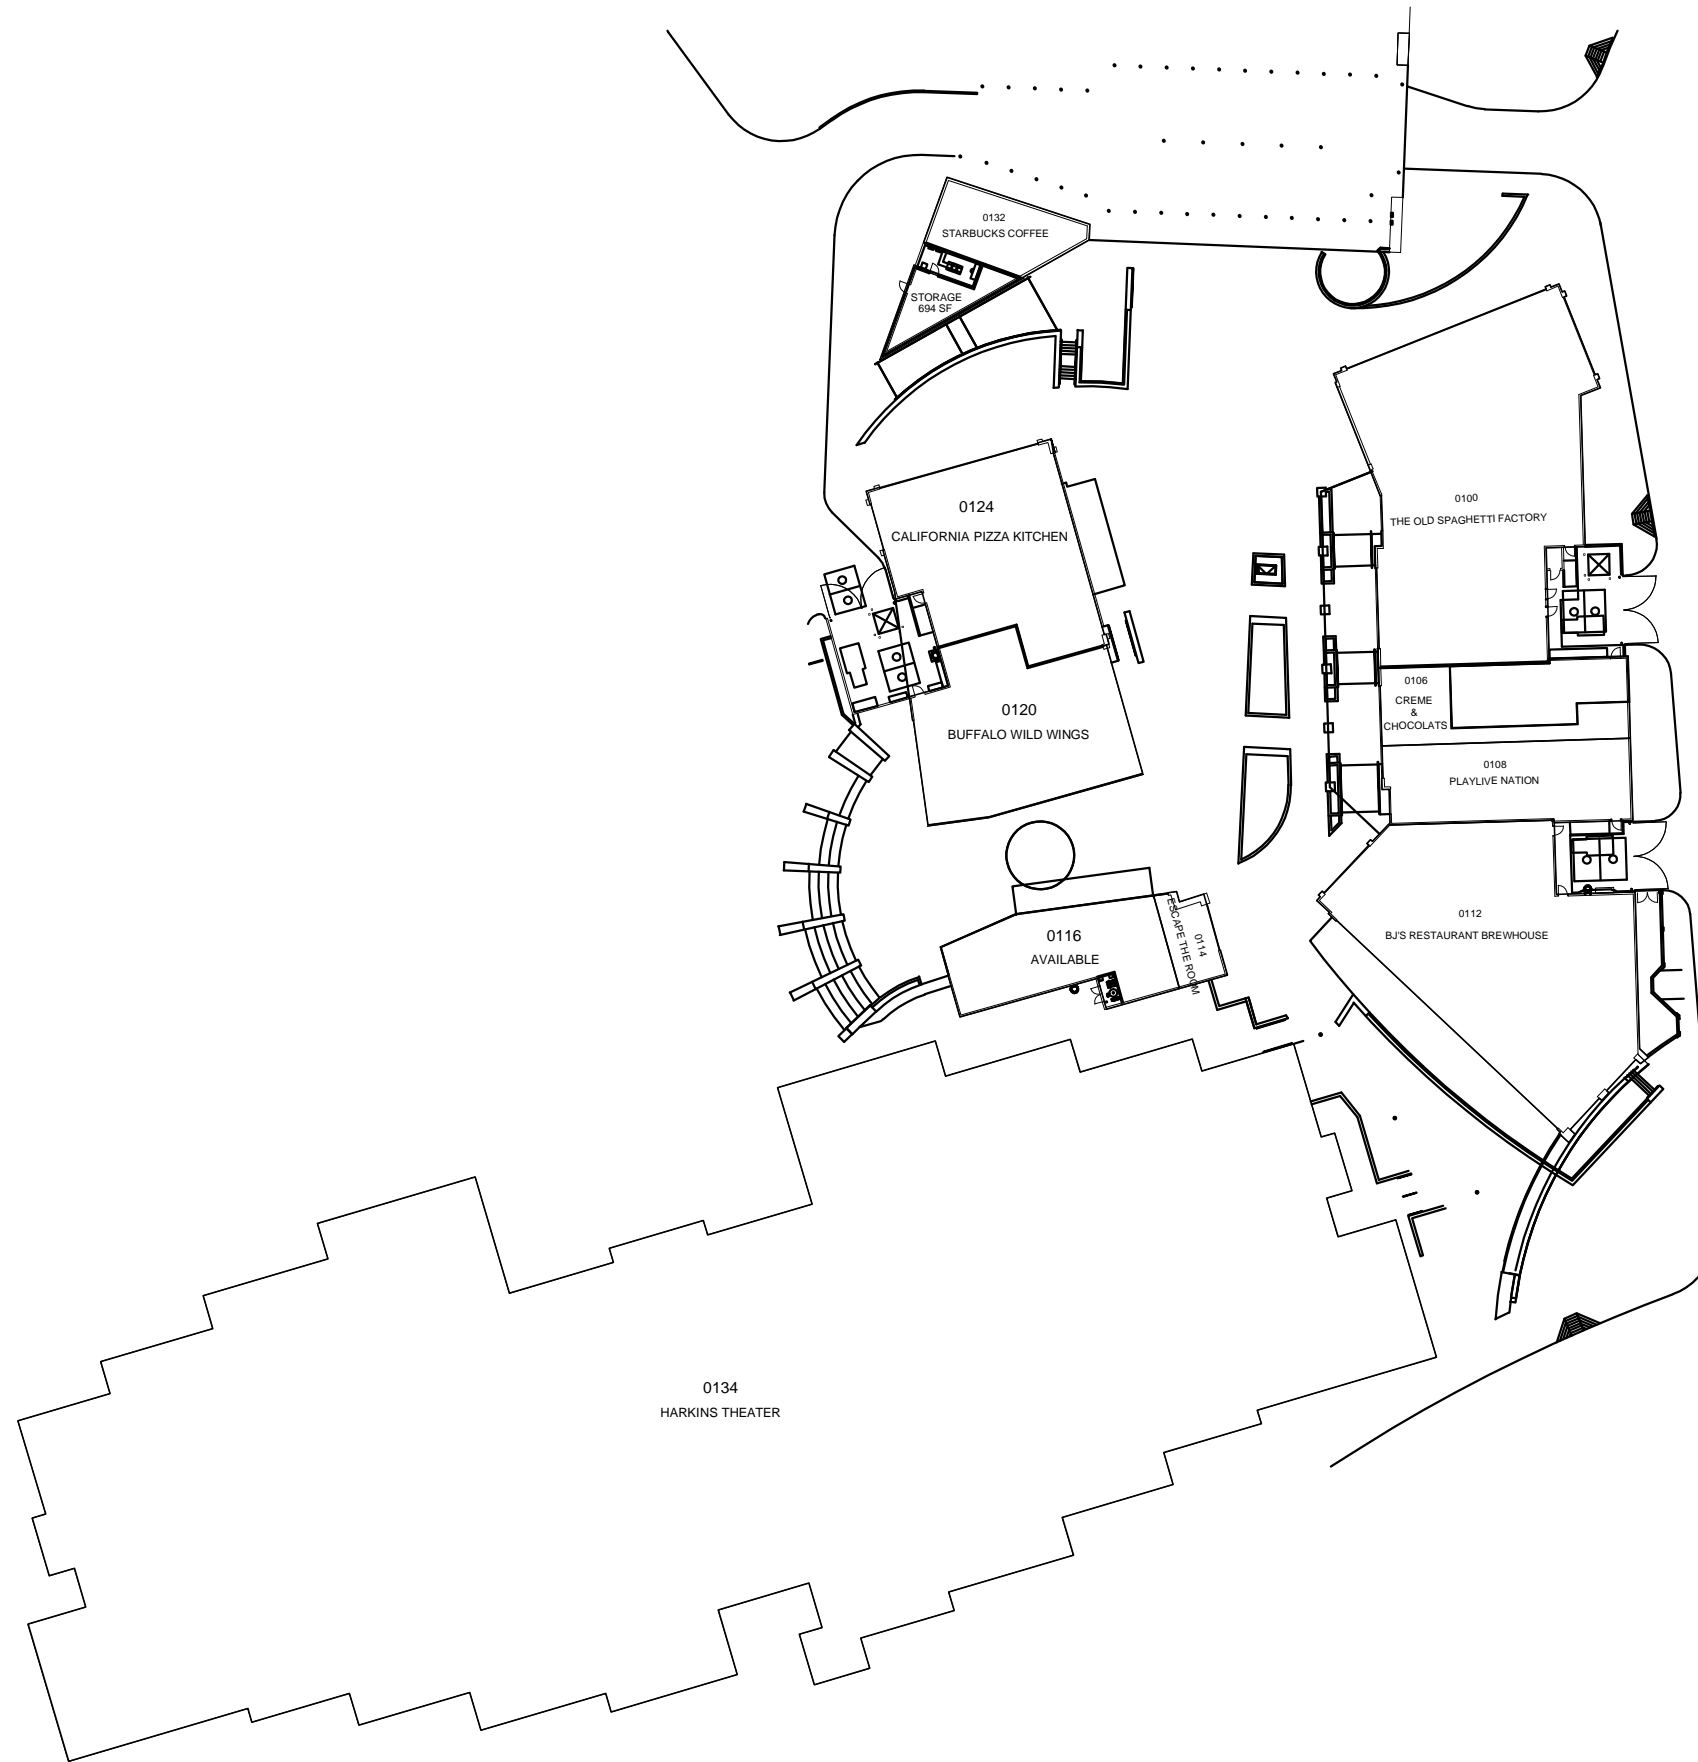

For Restaurant
Leasing Contact:
Jessica Janes
MACERICH

401 Wilshire Blvd.
Santa Monica, CA 90401
Phone: (424) 229-3542

Note:
This is a schematic plan only
intended to show the general layout
of the shopping center or part
thereof. This plan is not to be scaled.

Last Updated:
NOV 06, 2018

visit our web site at
www.macerich.com

VILLAGE
LEASE PLAN

NORTH