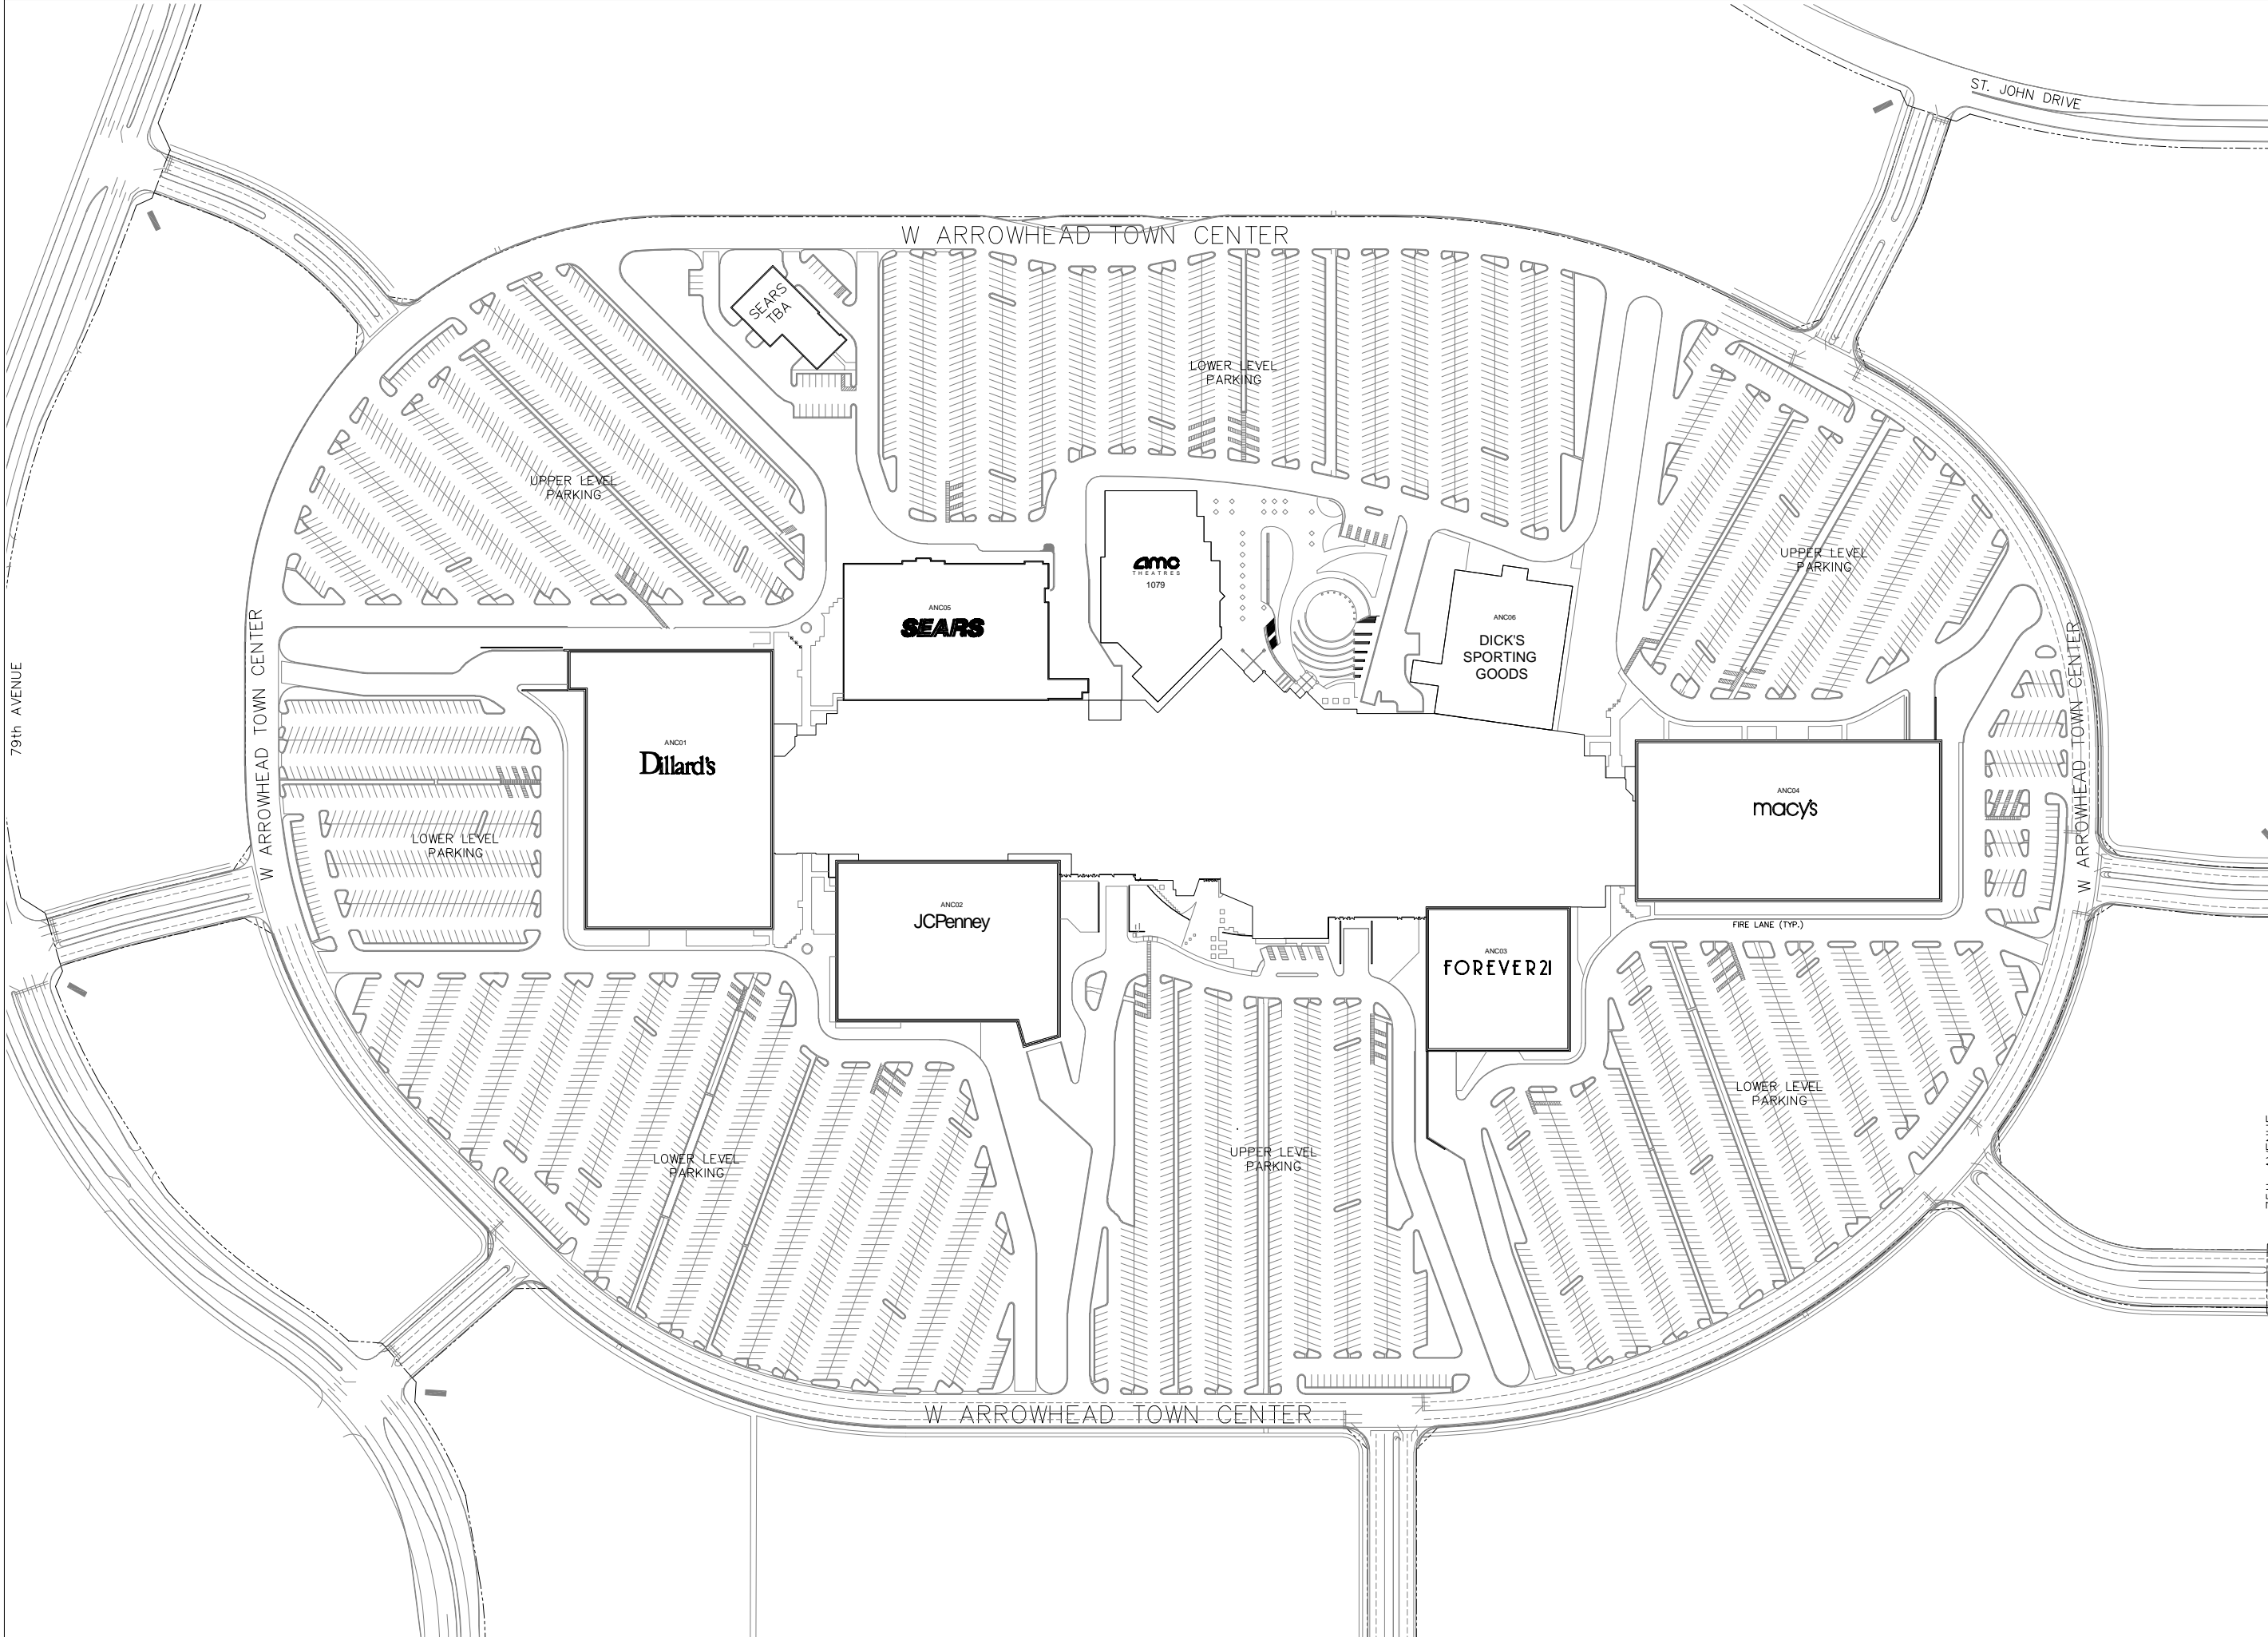

## SITE PLAN

NORTH

79th AVENUE

W ARROWHEAD TOWN CENTER

W ARROWHEAD TOWN CENTER

W ARROWHEAD TOWN CENTER

75th AVENUE

ST. JOHN DRIVE

SEARS T&A

LOWER LEVEL PARKING

UPPER LEVEL PARKING

ANC05 SEARS

amo THEATRES 1079

ANC06 DICK'S SPORTING GOODS

UPPER LEVEL PARKING

ANC01 Dillard's

LOWER LEVEL PARKING

ANC02 JCPenney

ANC03 FOREVER 21

ANC04 macys

FIRE LANE (TYP.)

LOWER LEVEL PARKING

UPPER LEVEL PARKING

LOWER LEVEL PARKING