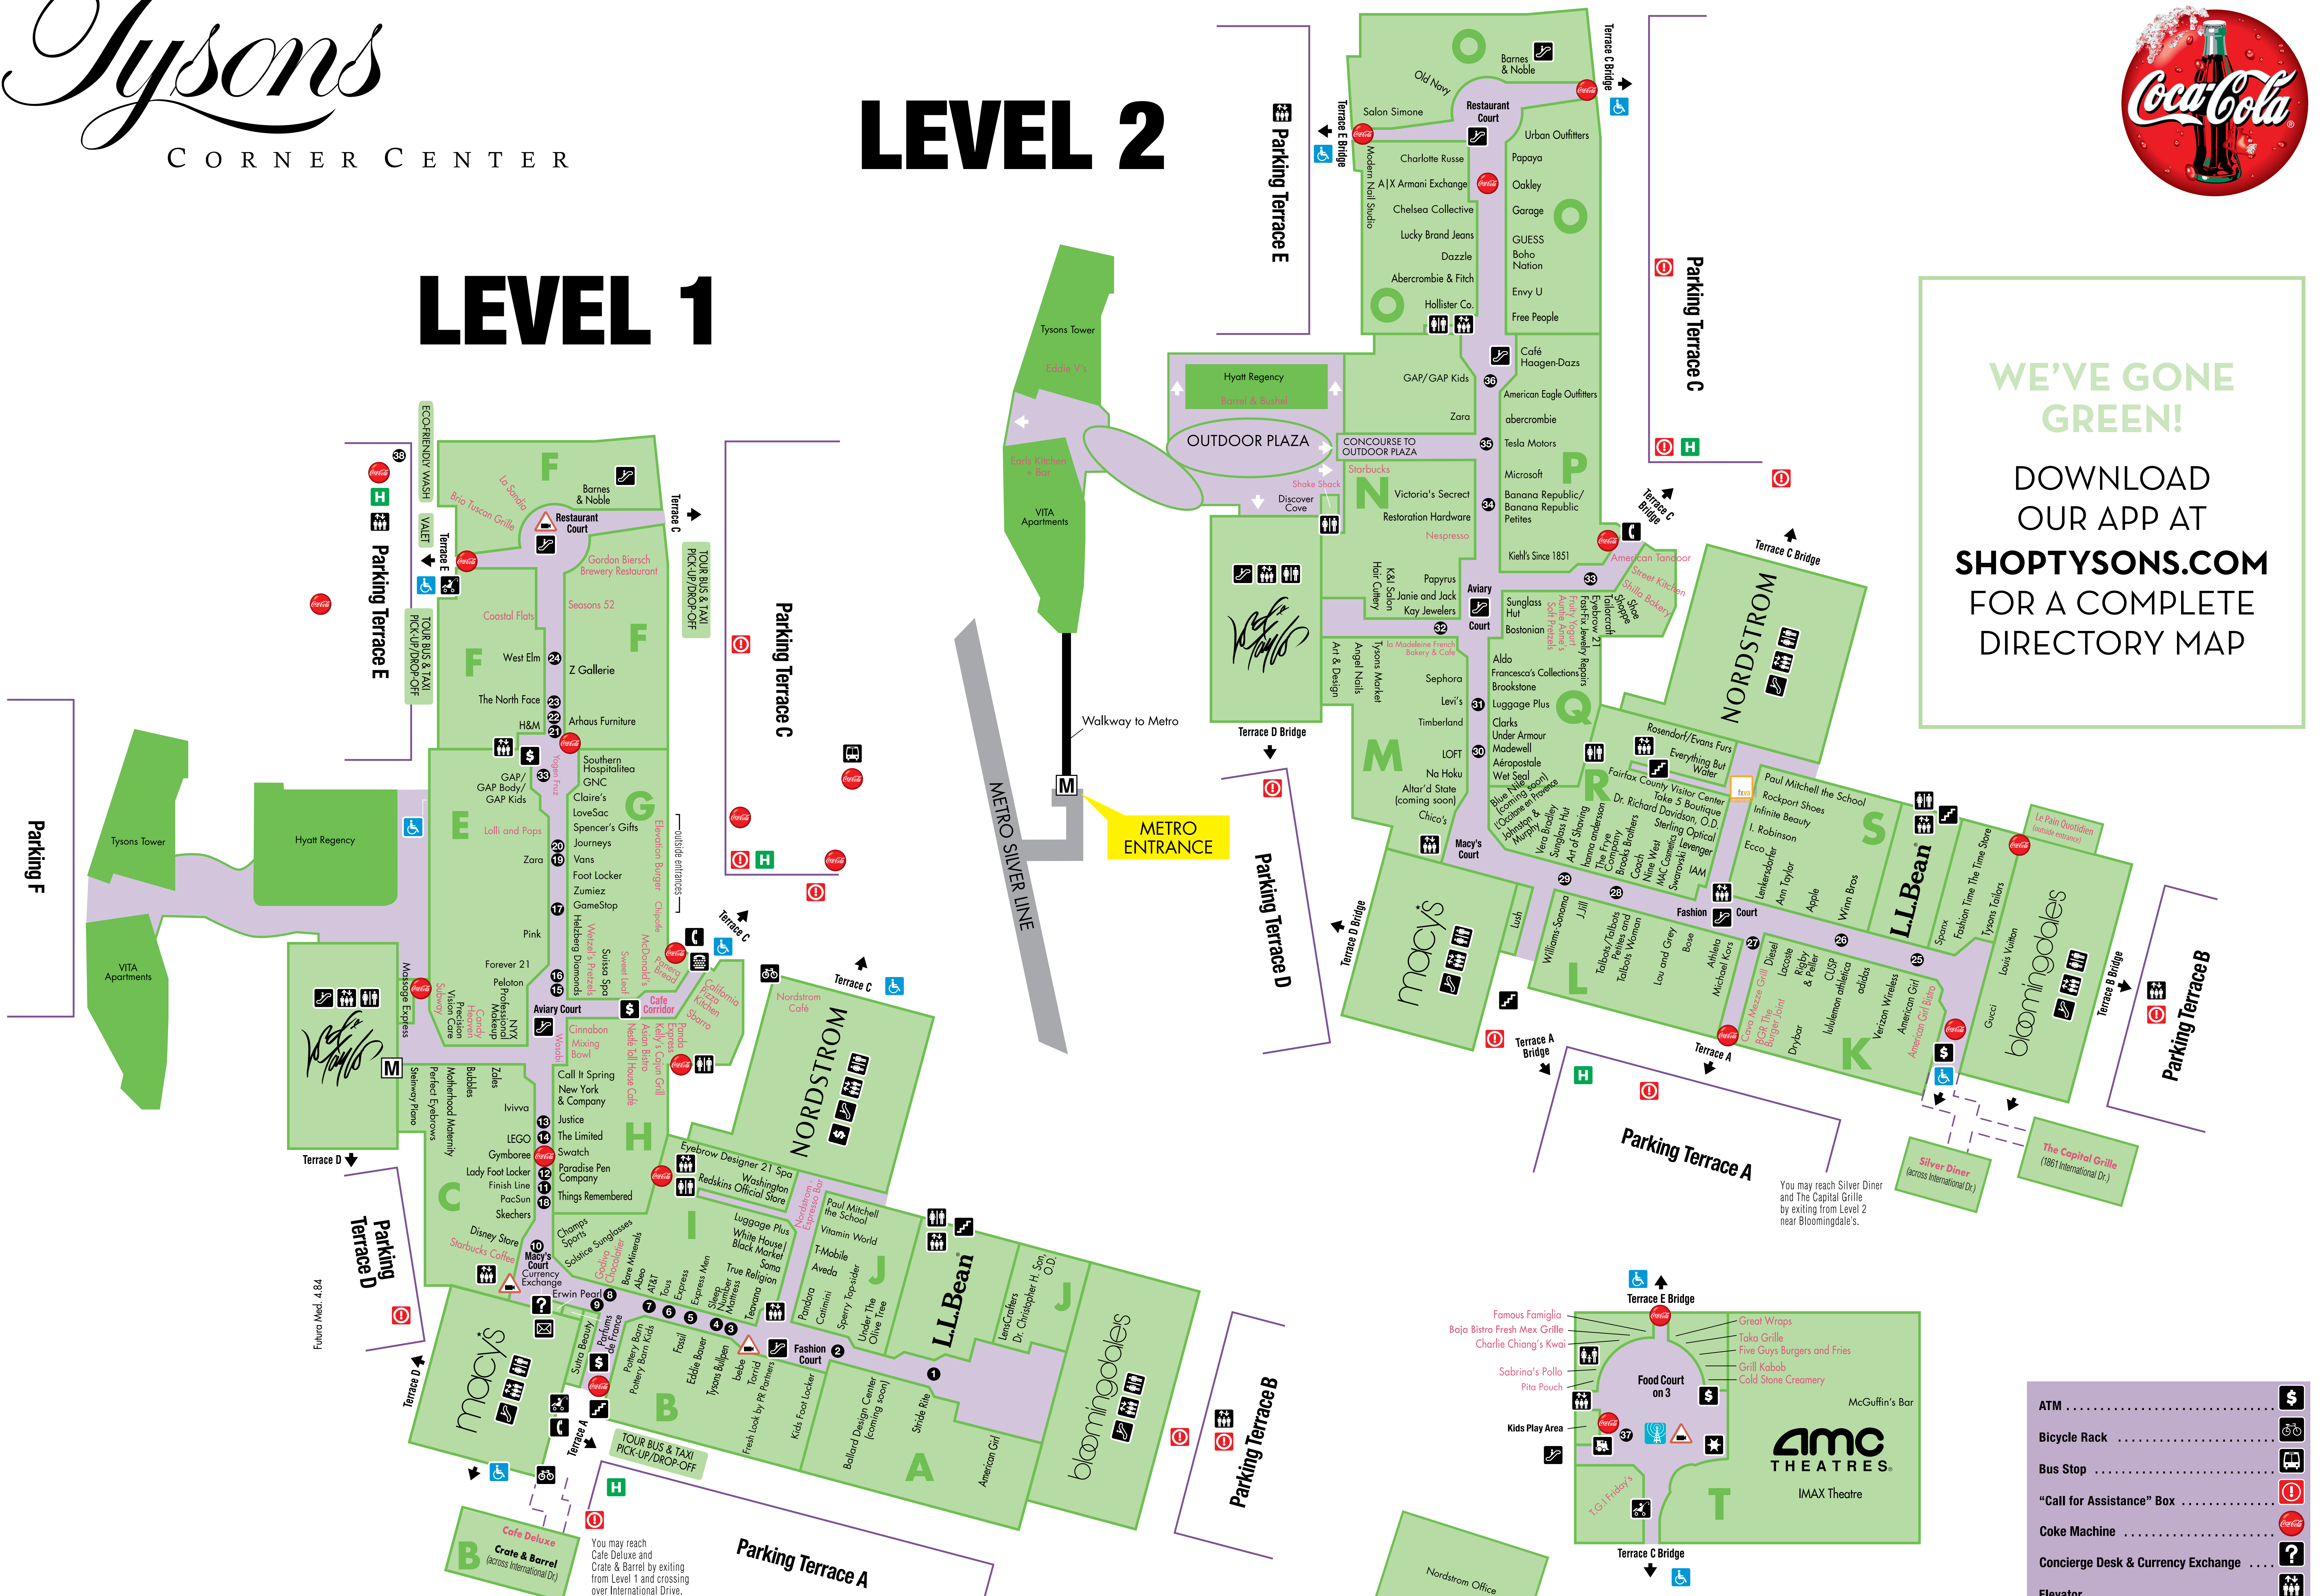

LEVEL 2

LEVEL 1

WE'VE GONE GREEN!
DOWNLOAD OUR APP AT
SHOPTYSONS.COM
FOR A COMPLETE DIRECTORY MAP

LEVEL 3

WHAT CAN WE HELP YOU WITH?

TEXT US

703-997-0950