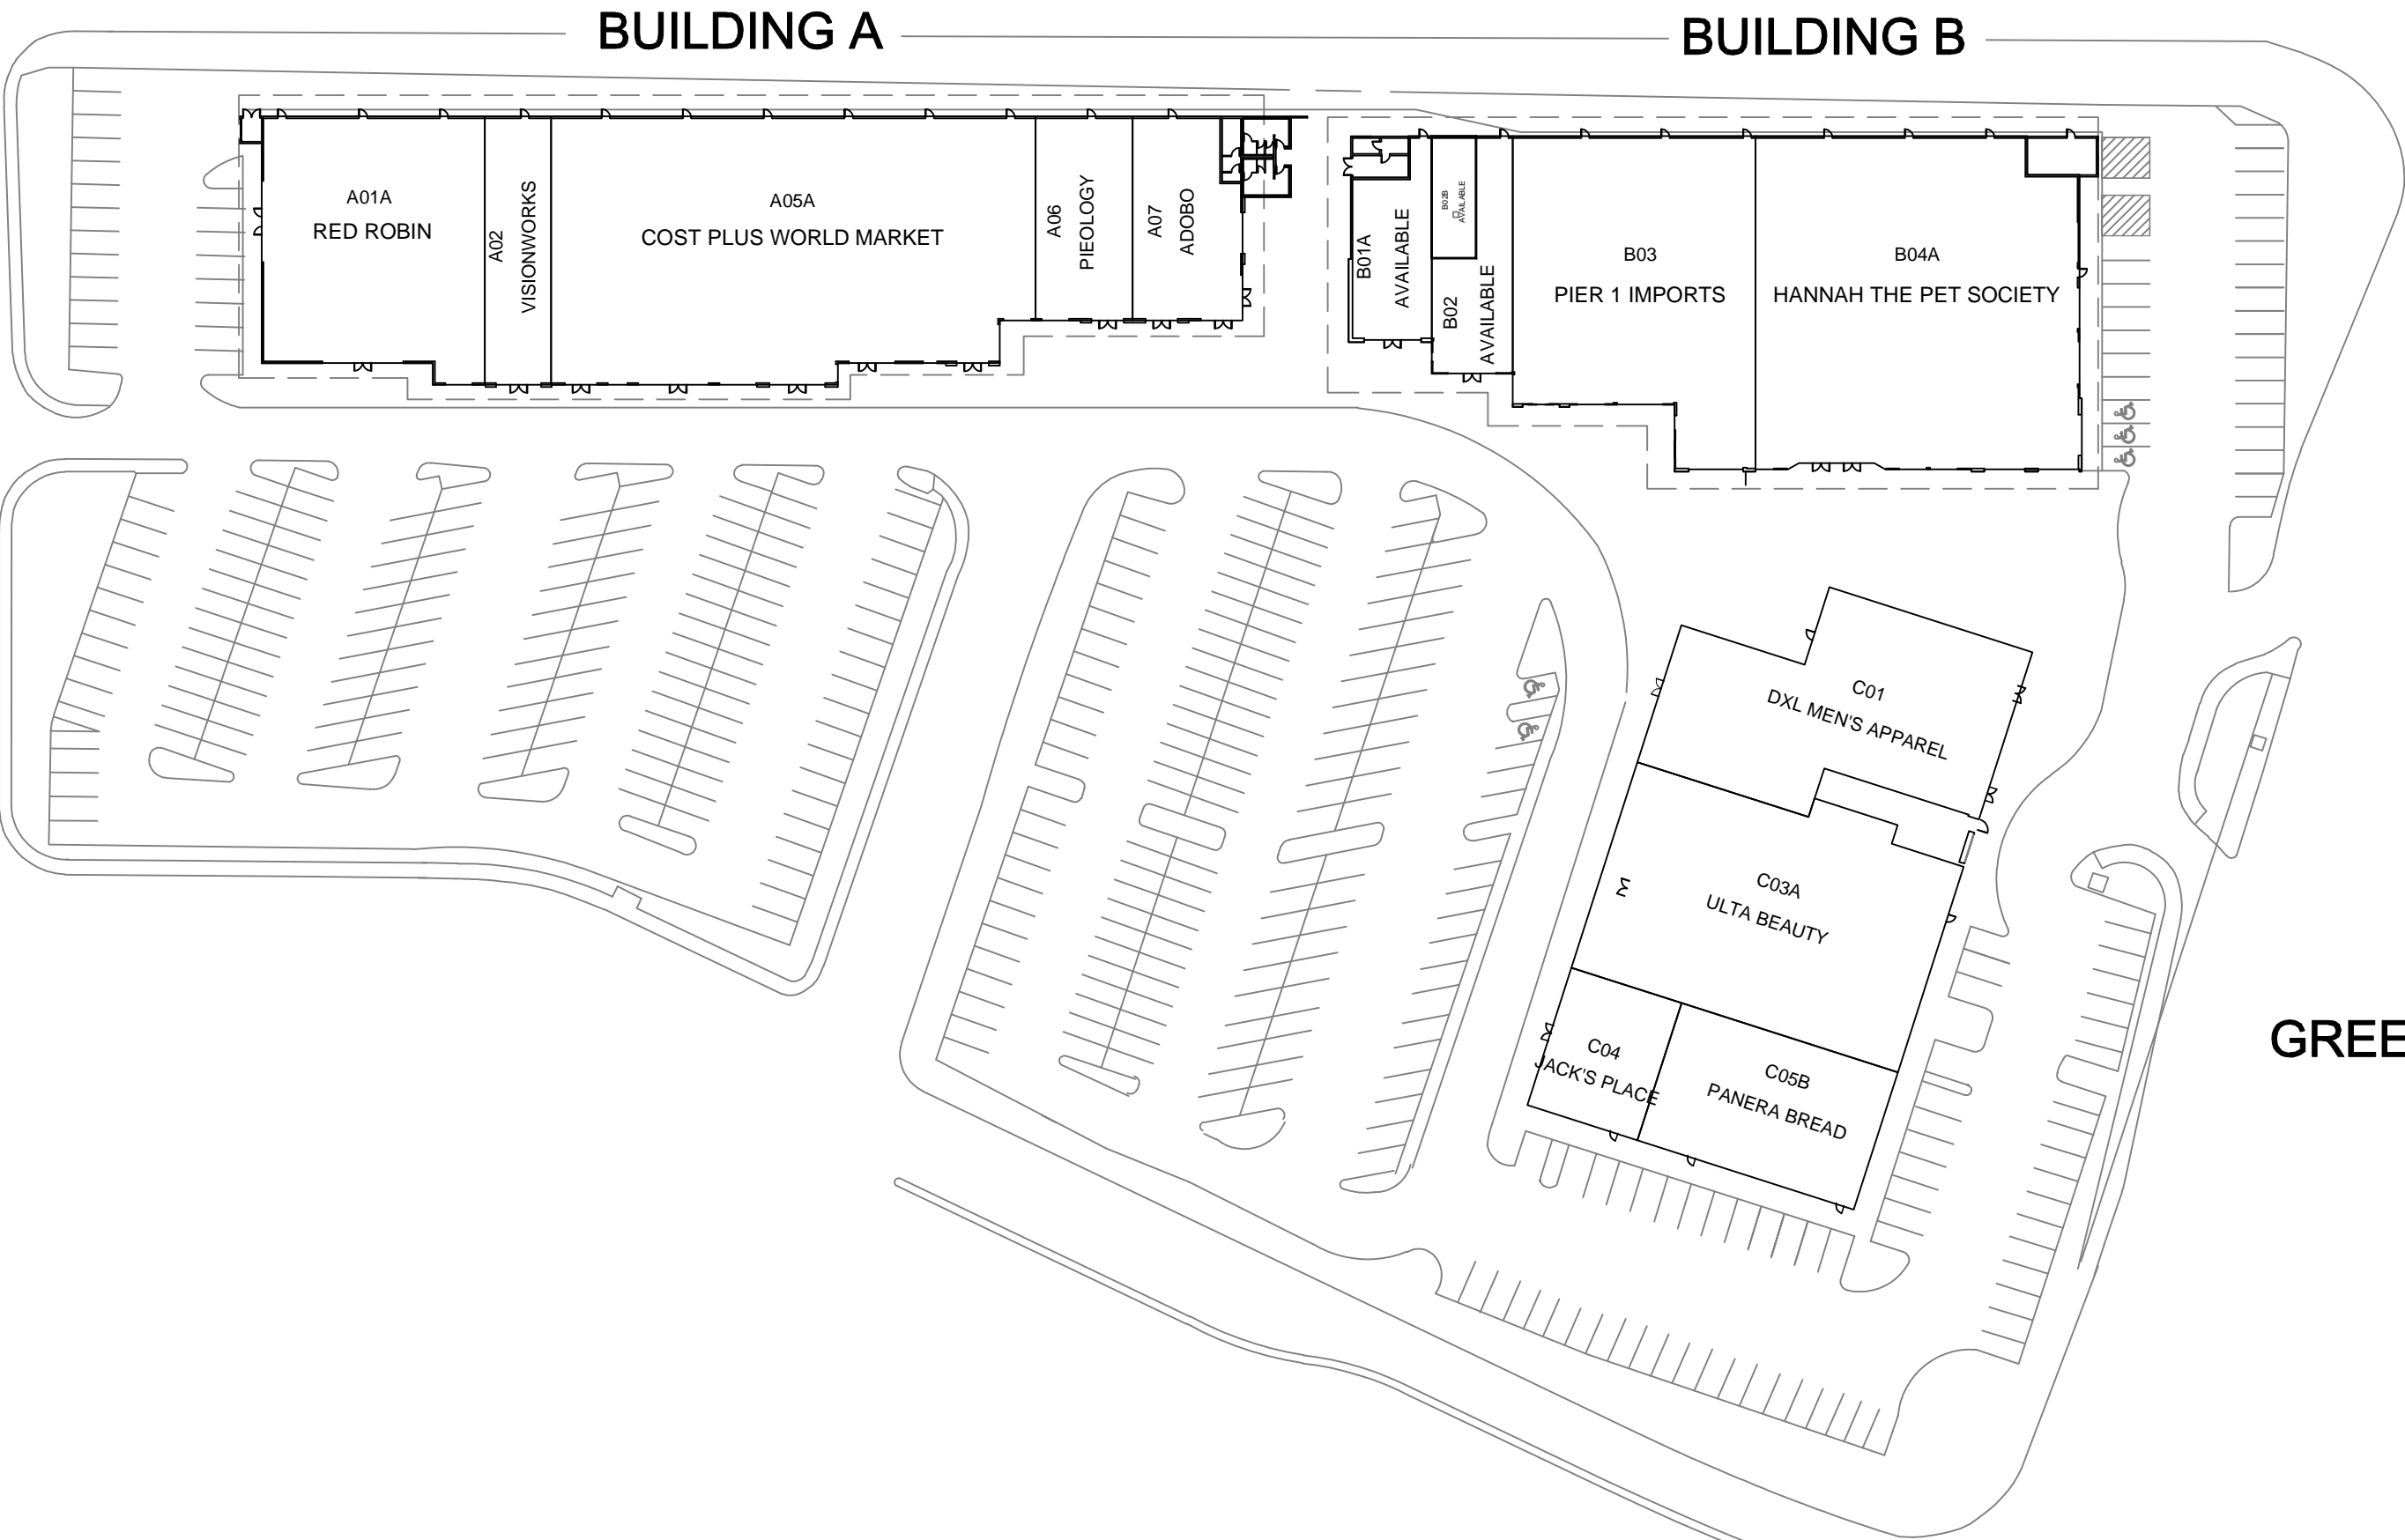

SQUARE TOO

AT WASHINGTON SQUARE

Mall Address:

SQUARE TOO AT WASHINGTON SQUARE
9585 S.W. Washington Square
Portland, OR 97223
Phone: (503) 639-8865
Fax: (503) 620-5612

For Leasing
Information Contact:

Zack Gaskell
Macerich
401 Wilshire Blvd., Ste 700
Santa Monica, CA 90401
Phone: (424)229-3506
Fax: (424)229-3244
Peripheral Leasing Group
Big Box, Pad &
Restaurant Leasing
David Malayil
Phone: (424) 229-3503

Note:
This is a schematic plan only
intended to show the general layout
of the shopping center or part
thereof. This plan is not to be scaled.

Last Updated:
AUG 09, 2018

SITE PLAN

BUILDING A

BUILDING B

GREENB